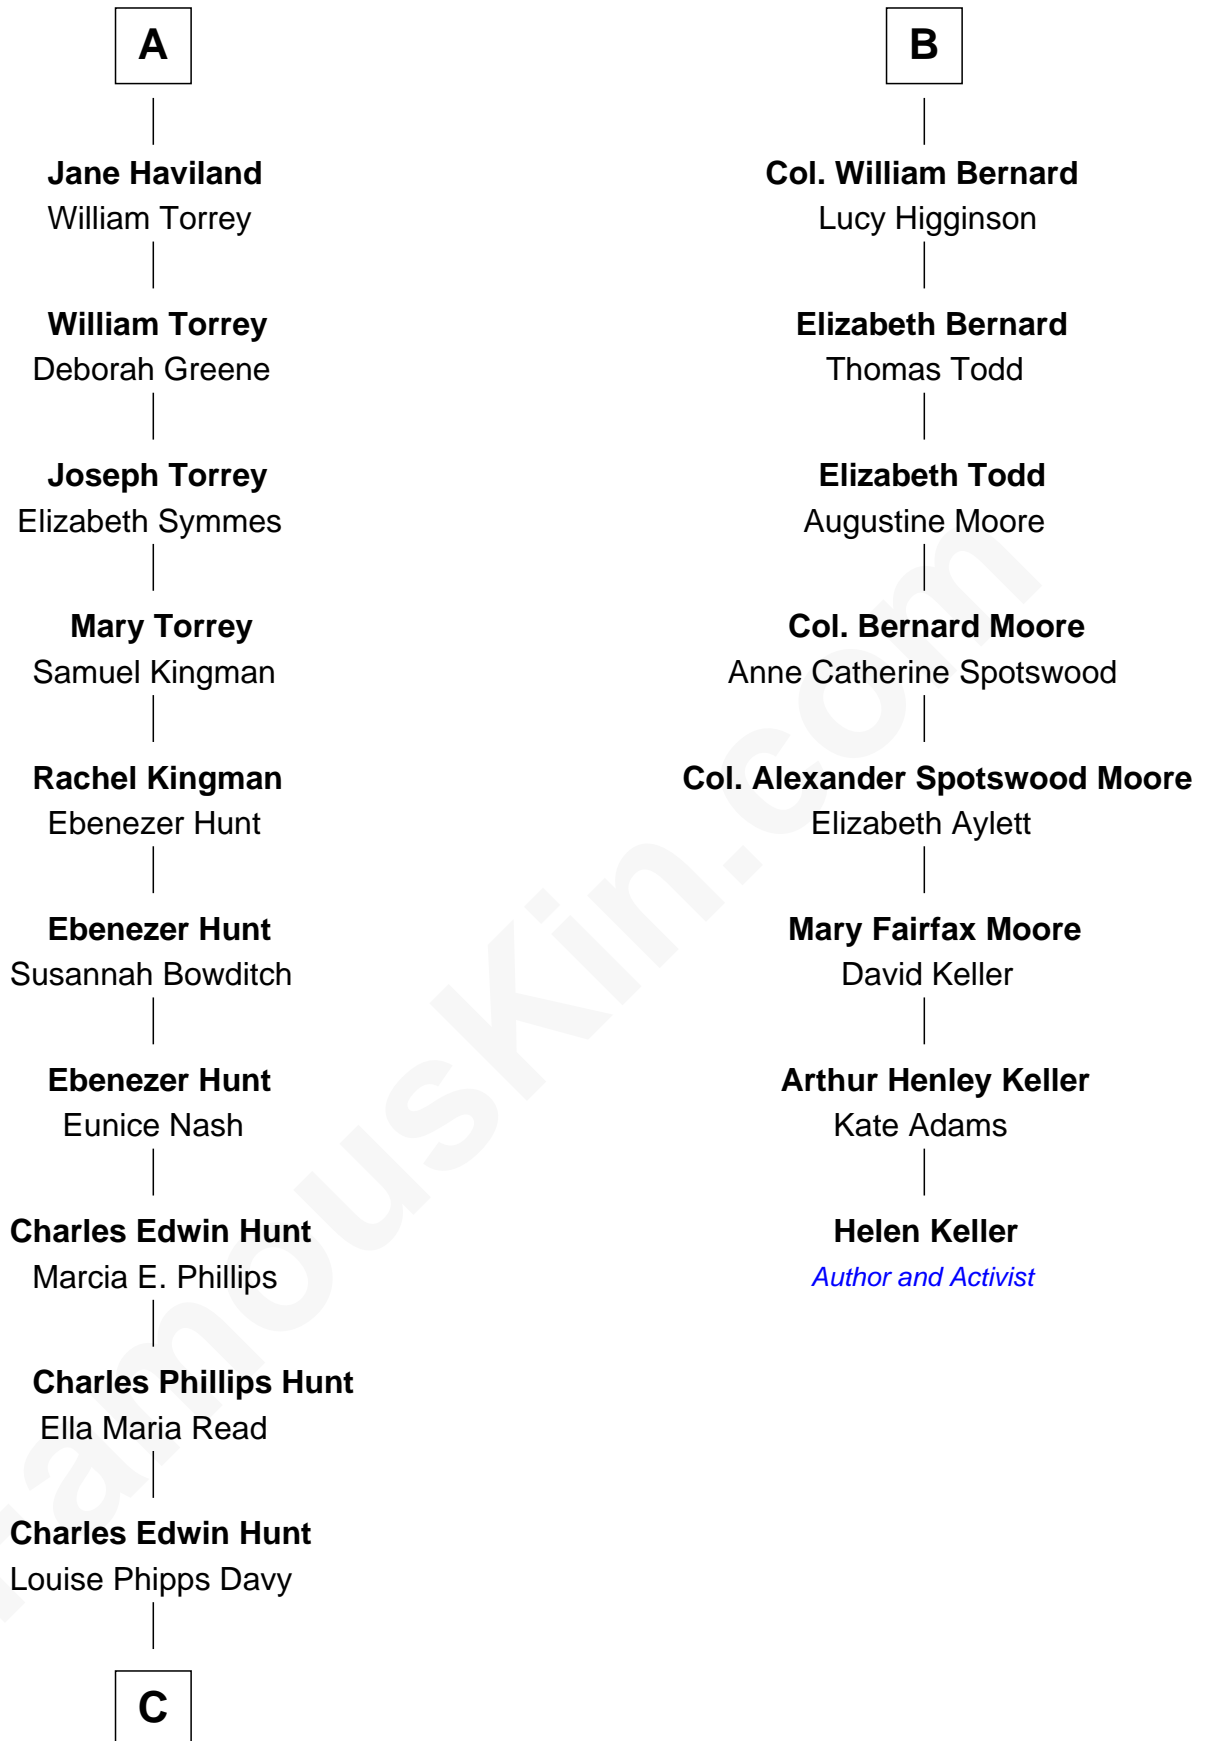

FamousKin.com Relationship Chart of

Linda Hunt

TV and Movie Actress

14th cousin 4 times removed of

Helen Keller

Author and Activist

Sir Ralph Neville

with wife
Joan Beaufort

John Bernard

Margaret Daundelyn

William Guise

Mary Rotsey

John Bernard

Cecily Muscote

John Guise

Jane Pouncefoot

Francis Bernard

Alice Hazlewood

Elizabeth Guise

Robert Haviland

Sir Francis Bernard

Mary Woolhouse

A

B