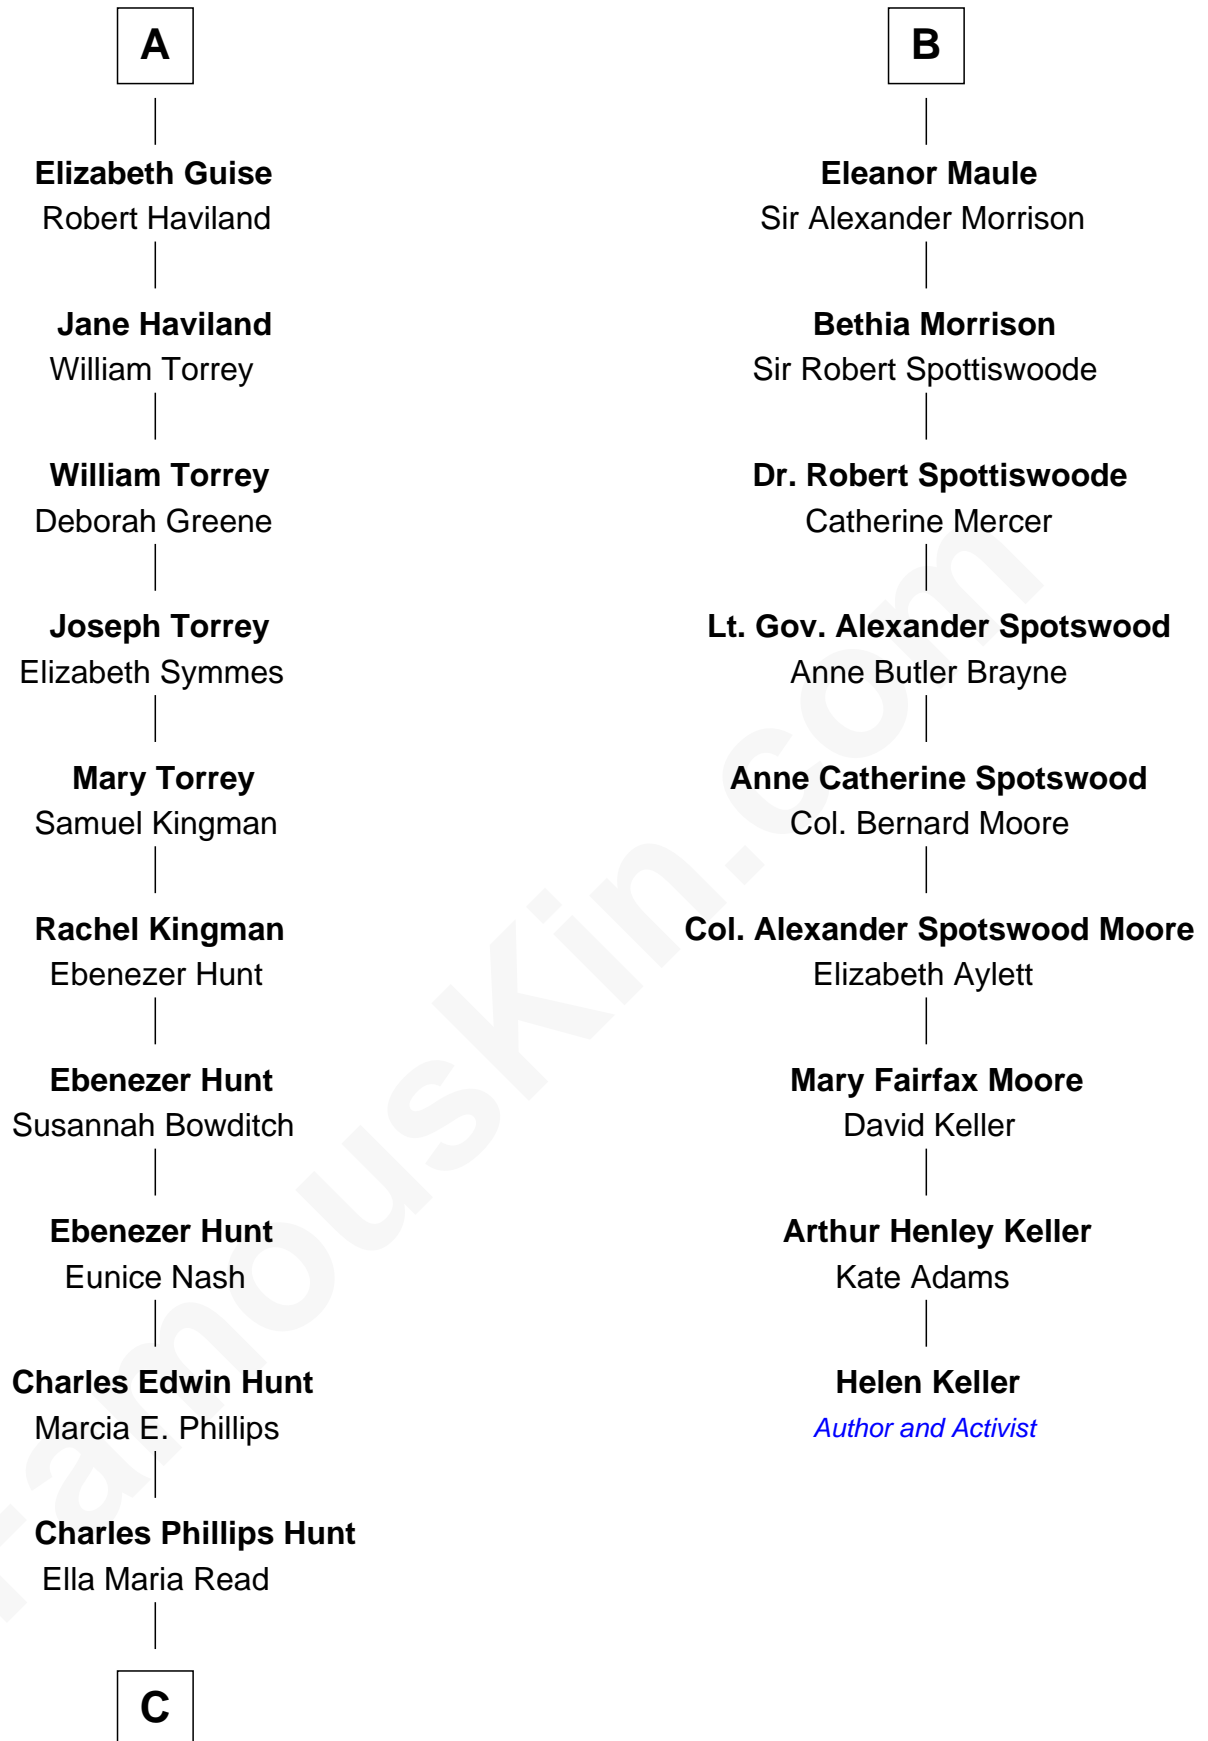

FamousKin.com Relationship Chart of

Linda Hunt

TV and Movie Actress

15th cousin 4 times removed of

Helen Keller

Author and Activist

Thomas Holand
Joan Plantagenet

John de Holand
Elizabeth of Lancaster

Margaret de Holand

Sir John Beaufort

Joan Beaufort

Sir James Stewart

John Stewart

Eleanor Sinclair

Jean Stewart

James Arbuthnott

Isabel Arbuthnott

Sir Robert Maule

William Maule

Bethia Guthrie

B

C

Charles Edwin Hunt

Louise Phipps Davy