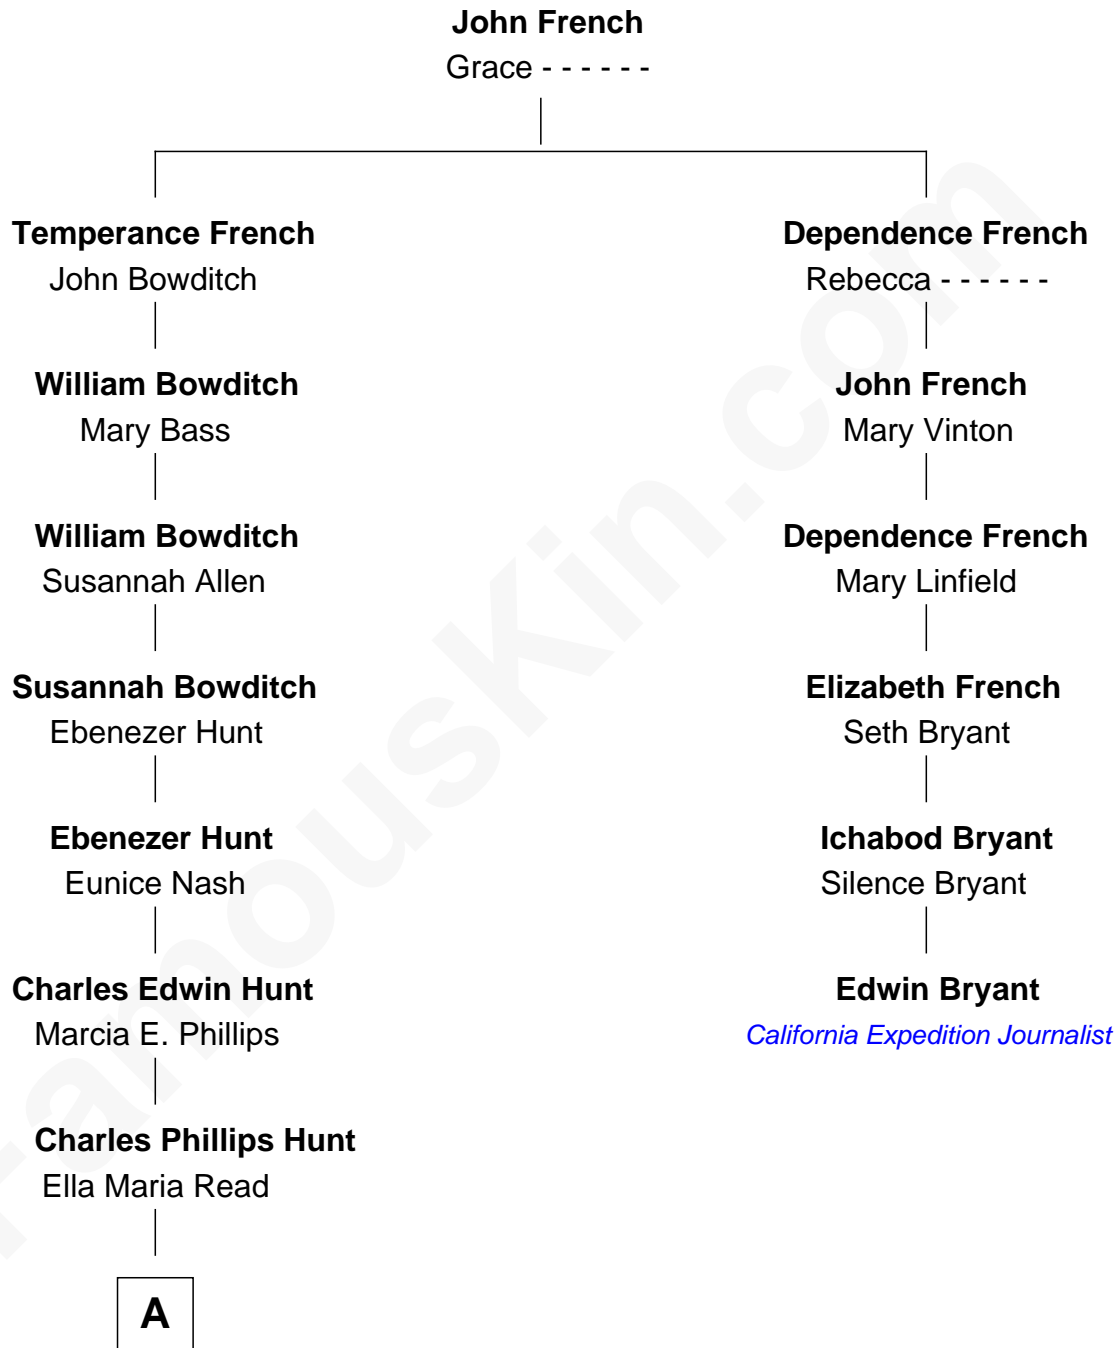

# FamousKin.com Relationship Chart of

**Linda Hunt**

*TV and Movie Actress*

5th cousin 4 times removed of

**Edwin Bryant**

*California Expedition Journalist*

**A**

—  
**Charles Edwin Hunt**

Louise Phipps Davy

—  
**Raymond Davy Hunt**

Elsie R. Doying

—  
**Linda Hunt**

*TV and Movie Actress*

FamousKin.com