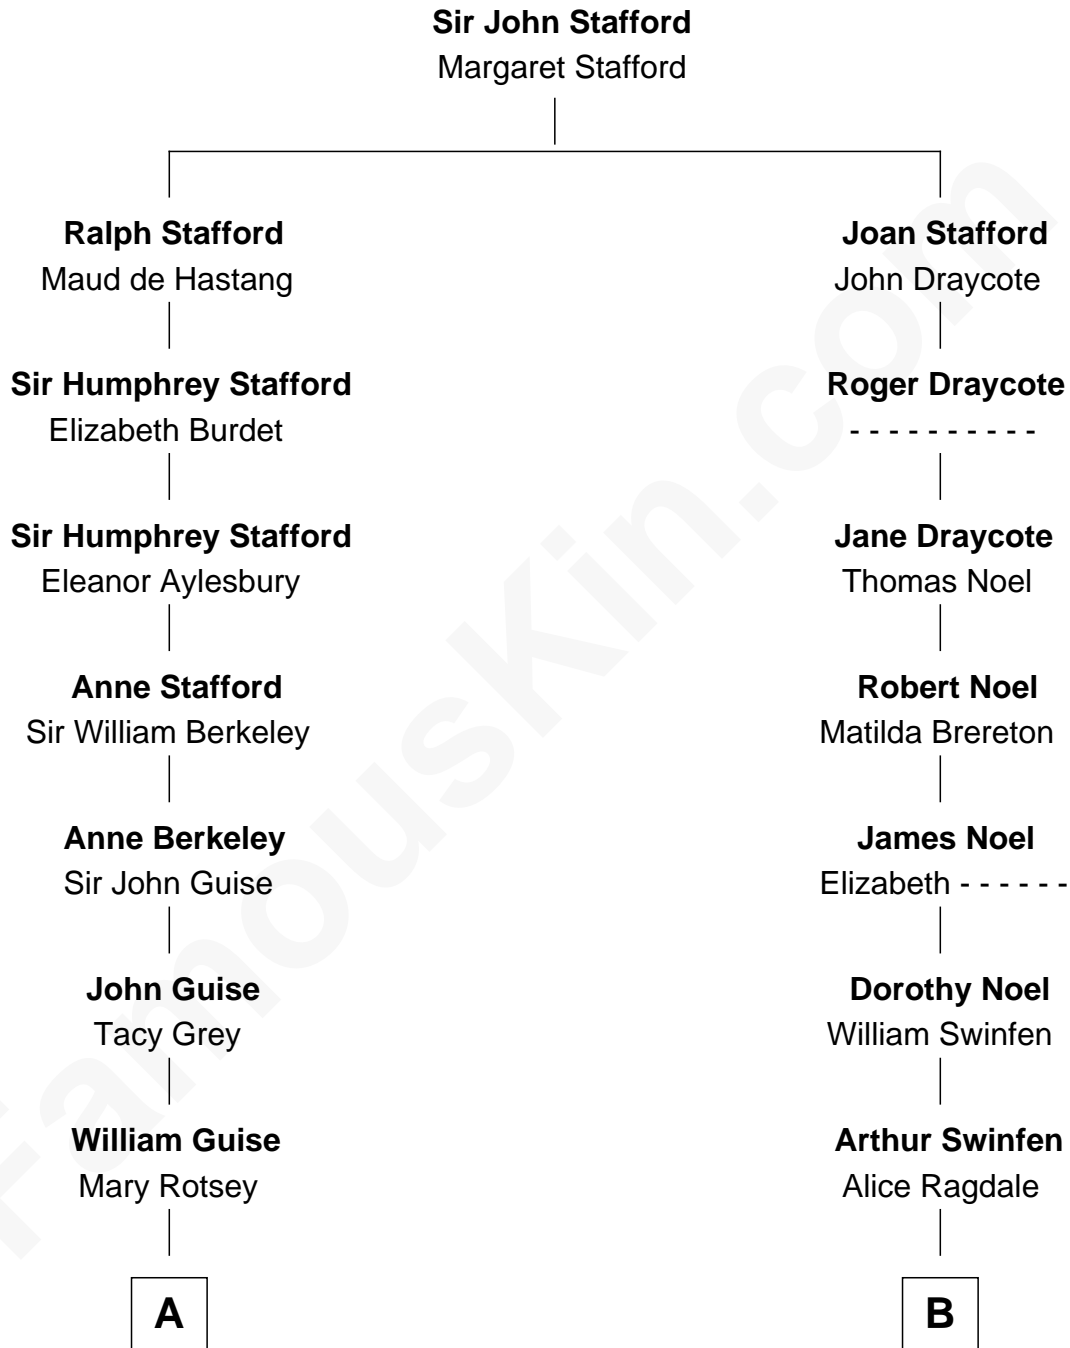

# FamousKin.com Relationship Chart of

**Linda Hunt**

*TV and Movie Actress*

13th cousin 7 times removed of

**Charles Carroll**

*Signer of the Declaration of Independence*

**A**

**John Guise**  
Jane Pauncefoot

**Elizabeth Guise**  
Robert Haviland

**Jane Haviland**  
William Torrey

**William Torrey**  
Deborah Greene

**Joseph Torrey**  
Elizabeth Symmes

**Mary Torrey**  
Samuel Kingman

**Rachel Kingman**  
Ebenezer Hunt

**Ebenezer Hunt**  
Susannah Bowditch

**Ebenezer Hunt**  
Eunice Nash

**Charles Edwin Hunt**  
Marcia E. Phillips

**C**

**B**

**Elizabeth Swinfen**  
John Dugdale

**Mary Dugdale**  
Richard Sewall

**Col. Henry Sewall**  
Jane Lowe