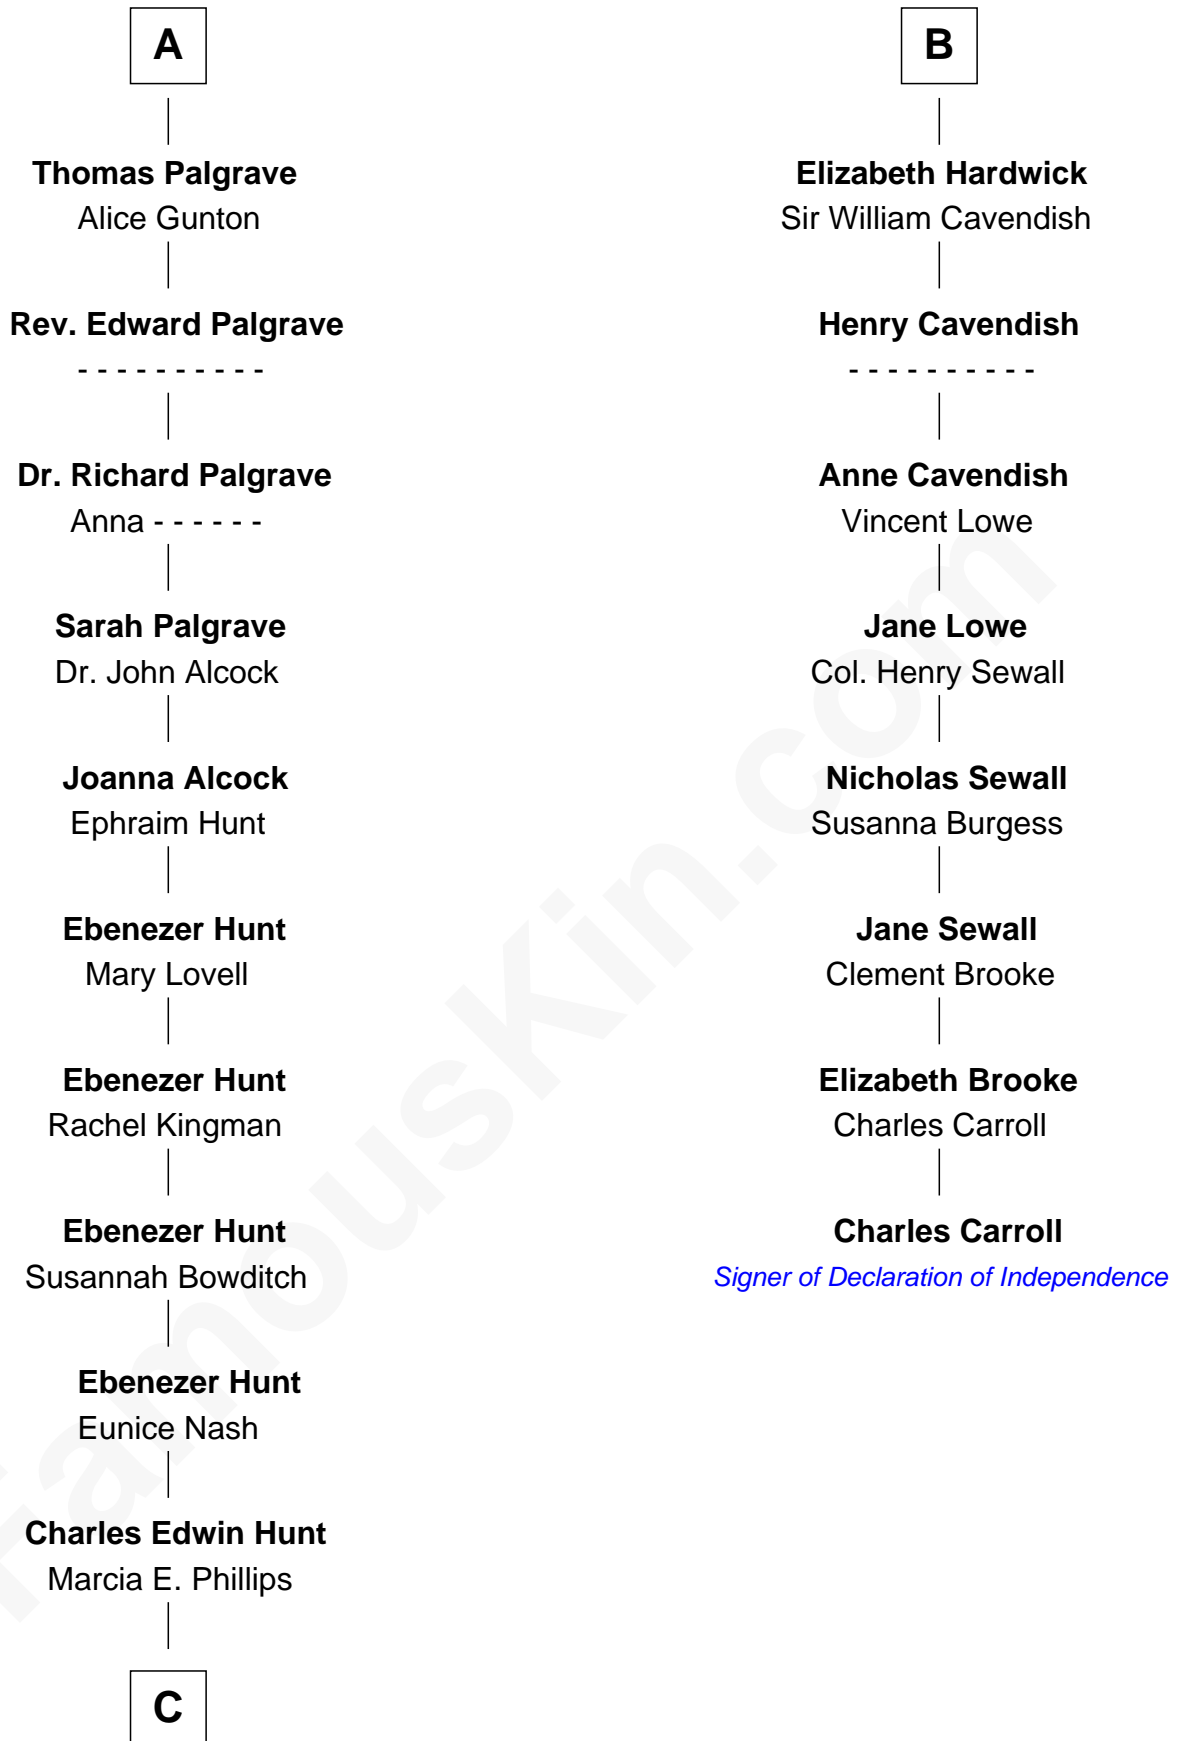

FamousKin.com Relationship Chart of

Linda Hunt

TV and Movie Actress

14th cousin 6 times removed of

Charles Carroll

Signer of the Declaration of Independence

Edmund Fitzalan

Alice de Warenne