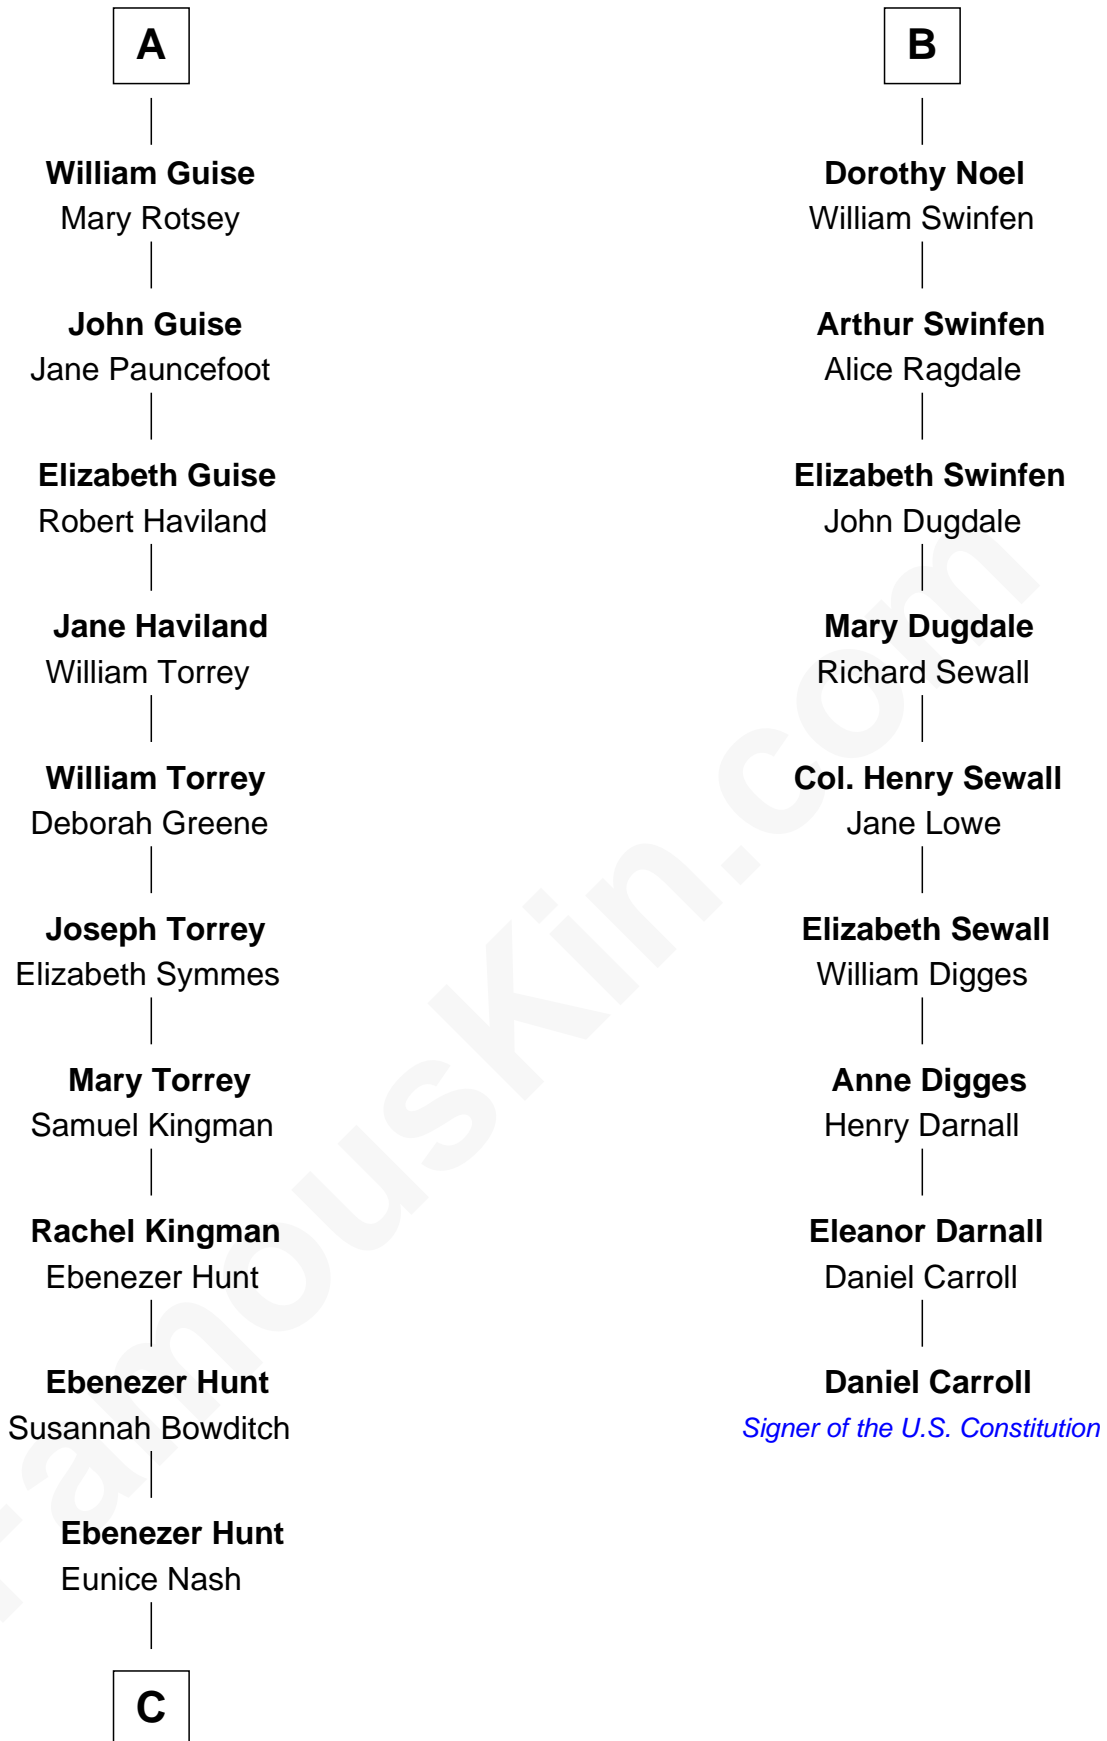

FamousKin.com Relationship Chart of

Linda Hunt

TV and Movie Actress

15th cousin 6 times removed of

Daniel Carroll

Signer of the U.S. Constitution

C

—
Charles Edwin Hunt

Marcia E. Phillips

—
Charles Phillips Hunt

Ella Maria Read

—
Charles Edwin Hunt

Louise Phipps Davy

—
Raymond Davy Hunt

Elsie R. Doying

—
Linda Hunt