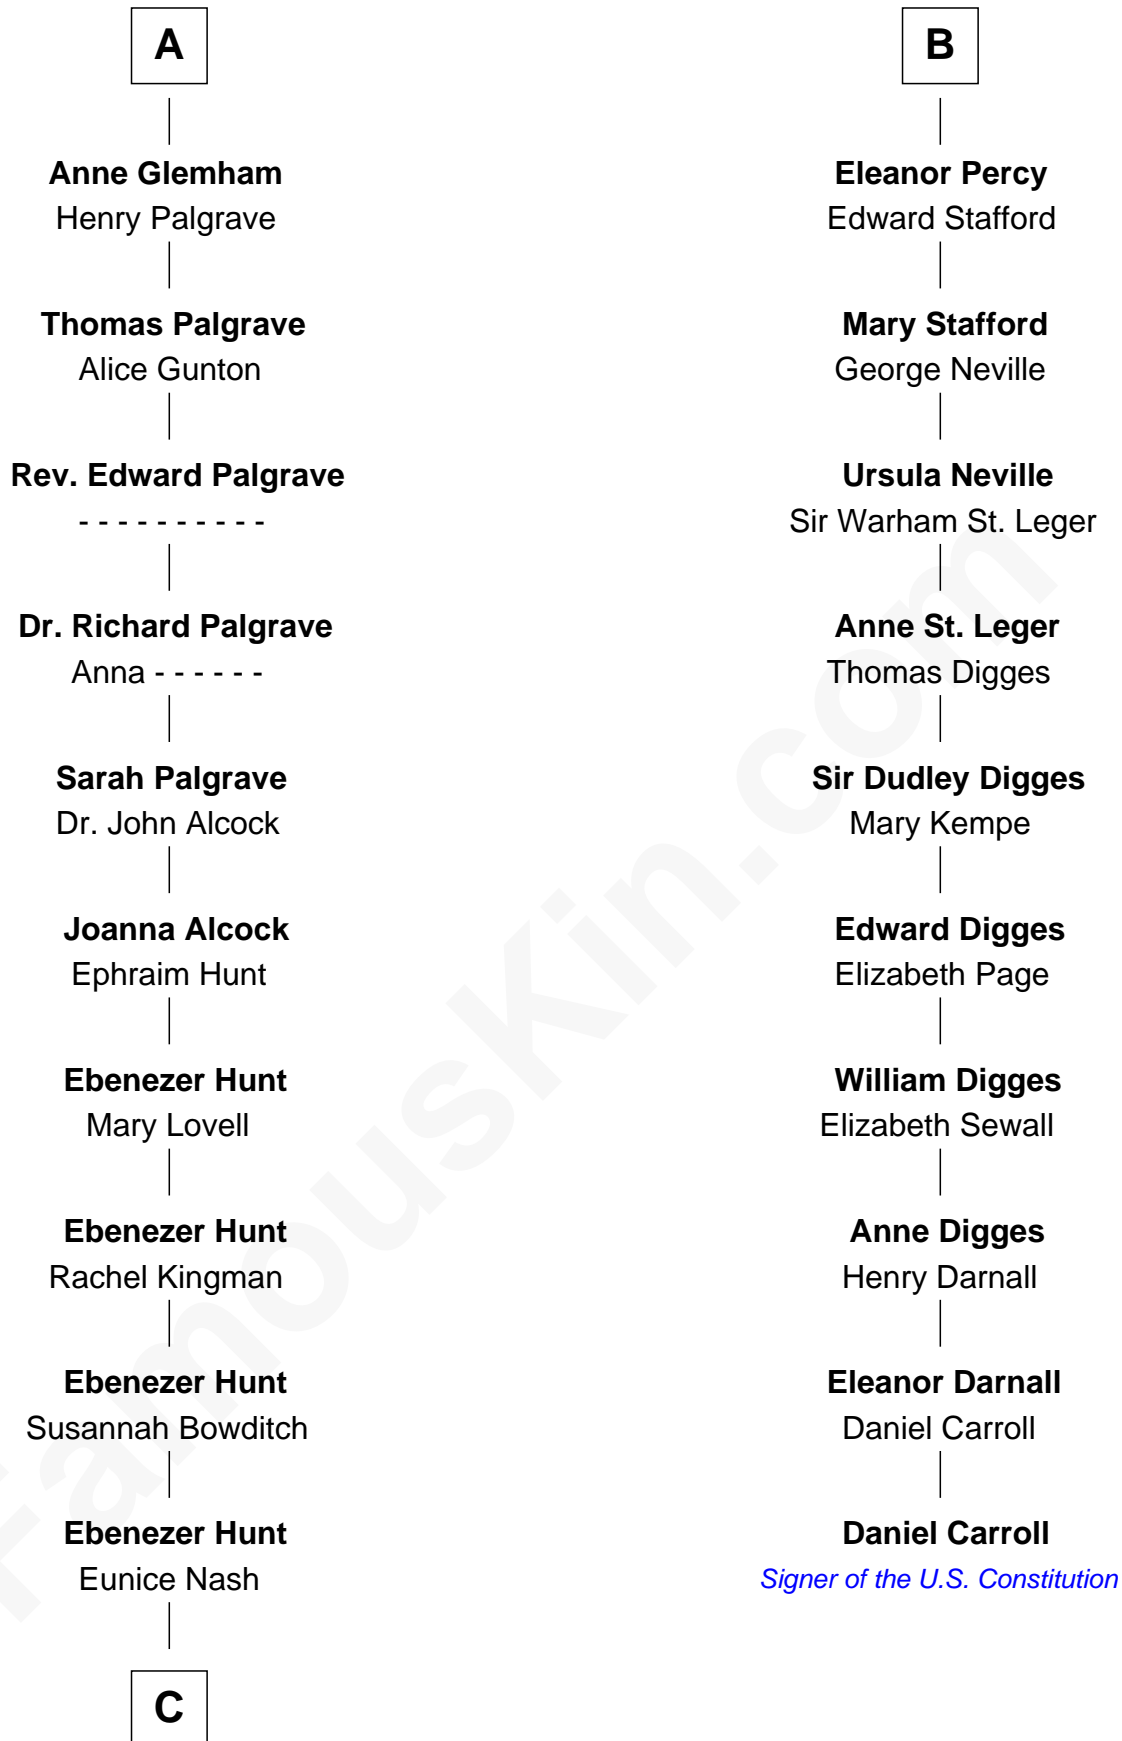

# FamousKin.com Relationship Chart of

**Linda Hunt**

*TV and Movie Actress*

16th cousin 5 times removed of

**Daniel Carroll**

*Signer of the U.S. Constitution*

**Edmund Plantagenet**

Blanche of Artois

**C**

**Charles Edwin Hunt**

Marcia E. Phillips

**Charles Phillips Hunt**

Ella Maria Read

**Charles Edwin Hunt**

Louise Phipps Davy

**Raymond Davy Hunt**