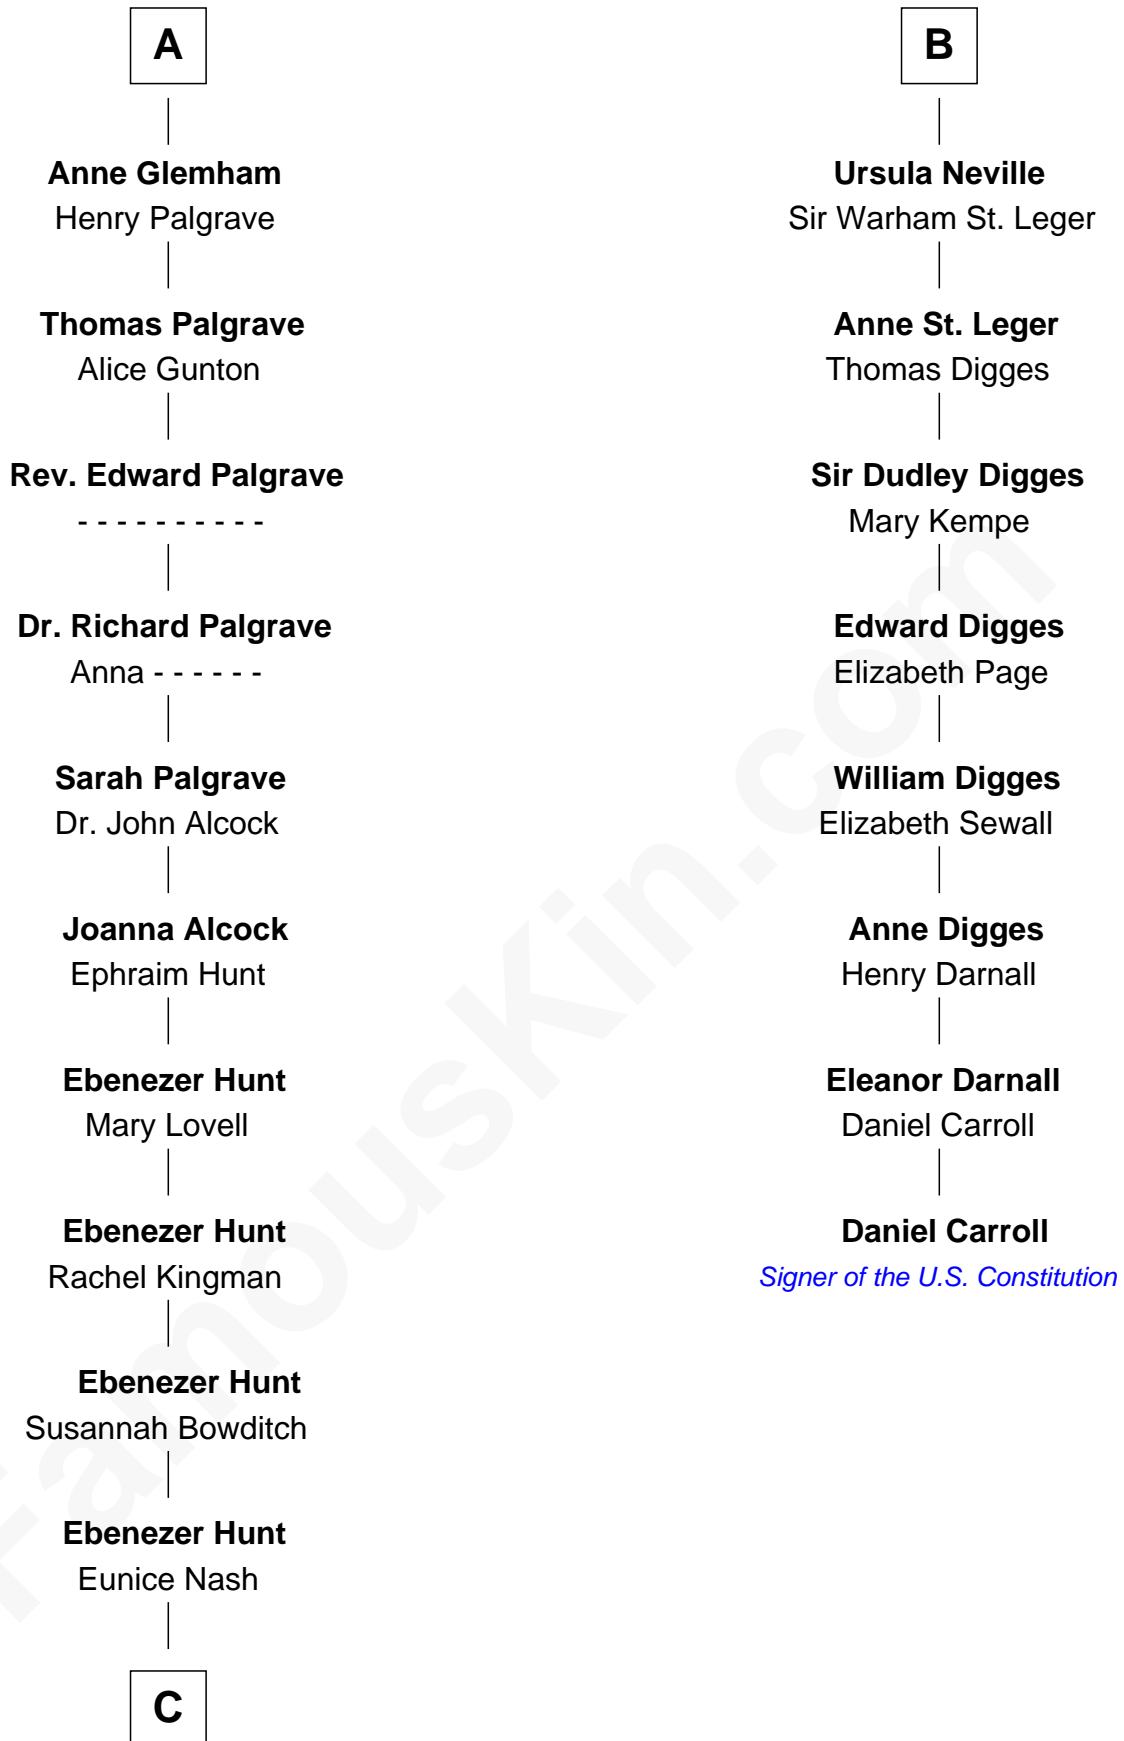

FamousKin.com Relationship Chart of

Linda Hunt

TV and Movie Actress

14th cousin 7 times removed of

Daniel Carroll

Signer of the U.S. Constitution

C

Charles Edwin Hunt

Marcia E. Phillips

Charles Phillips Hunt

Ella Maria Read

Charles Edwin Hunt

Louise Phipps Davy

Raymond Davy Hunt

Elsie R. Doying

Linda Hunt