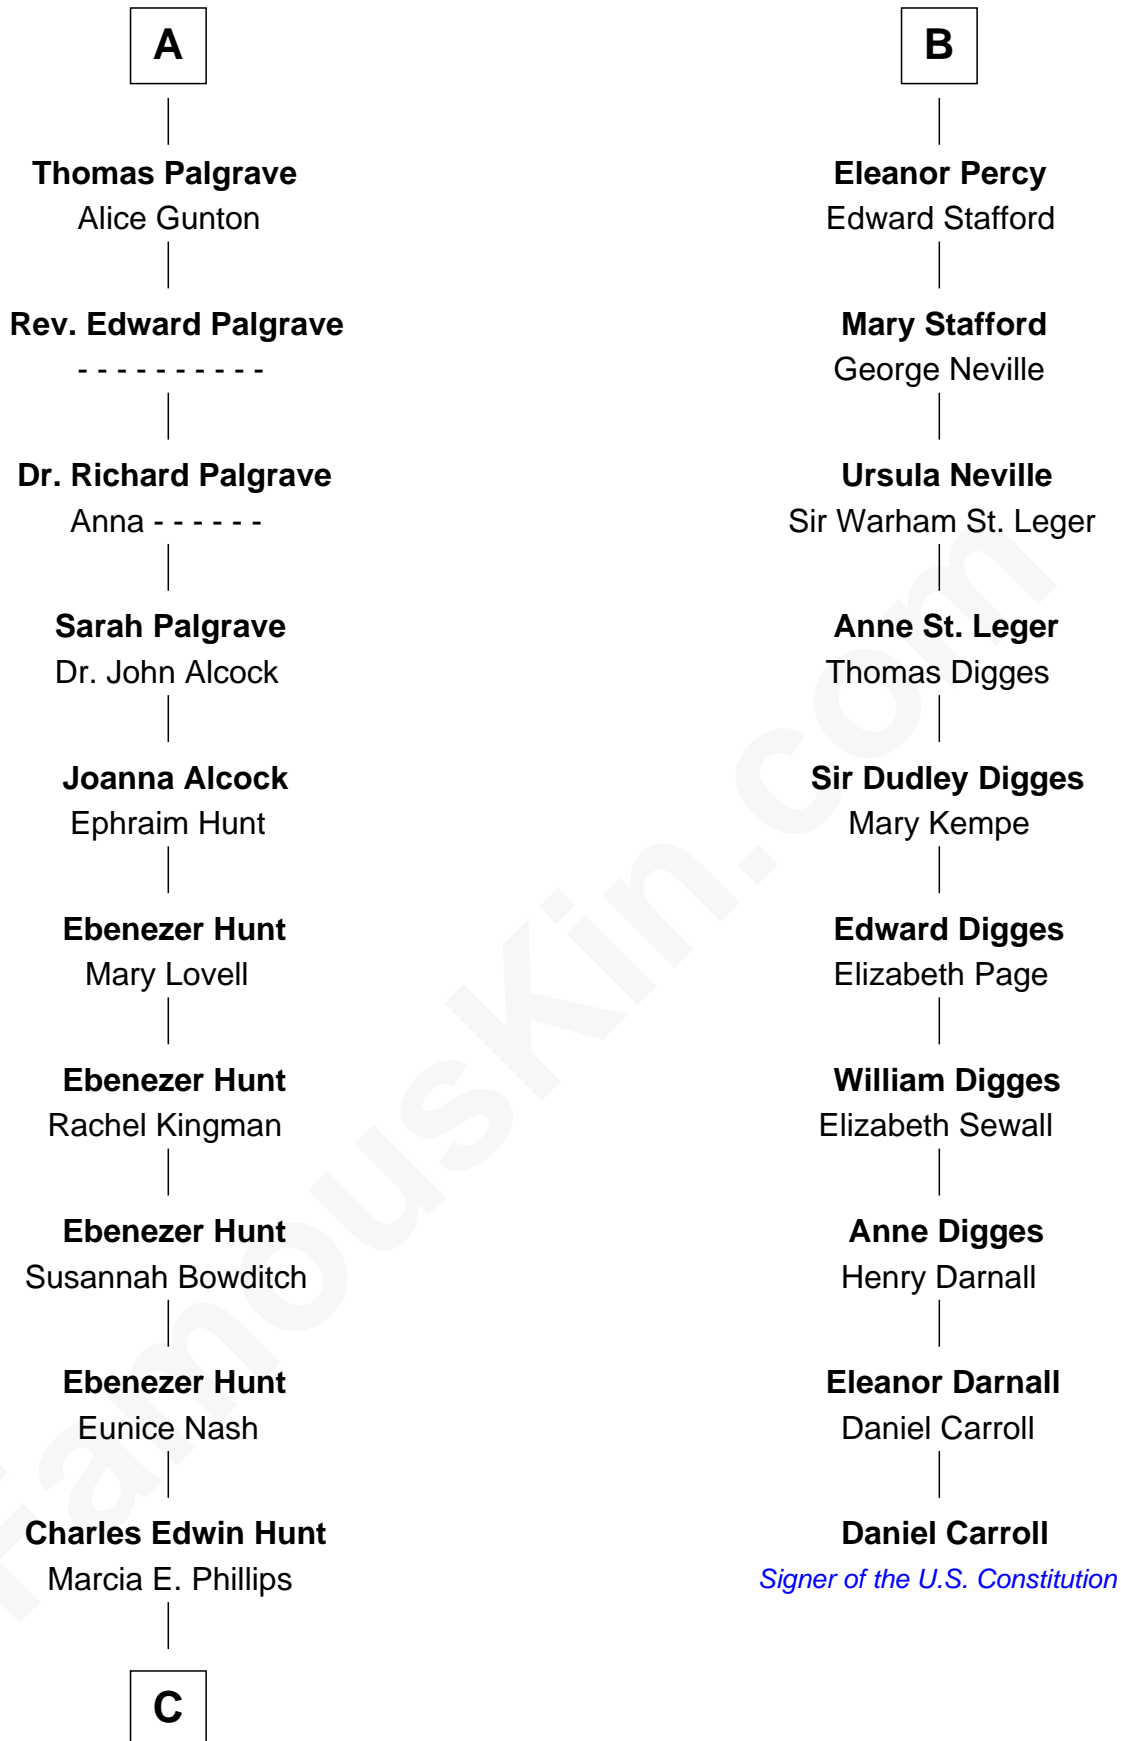

# FamousKin.com Relationship Chart of

**Linda Hunt**

*TV and Movie Actress*

16th cousin 4 times removed of

**Daniel Carroll**

*Signer of the U.S. Constitution*

**Bartholomew de Badlesmere**

Margaret de Clare

**C**

—  
**Charles Phillips Hunt**

Ella Maria Read

—  
**Charles Edwin Hunt**

Louise Phipps Davy

—  
**Raymond Davy Hunt**

Elsie R. Doying

—  
**Linda Hunt**