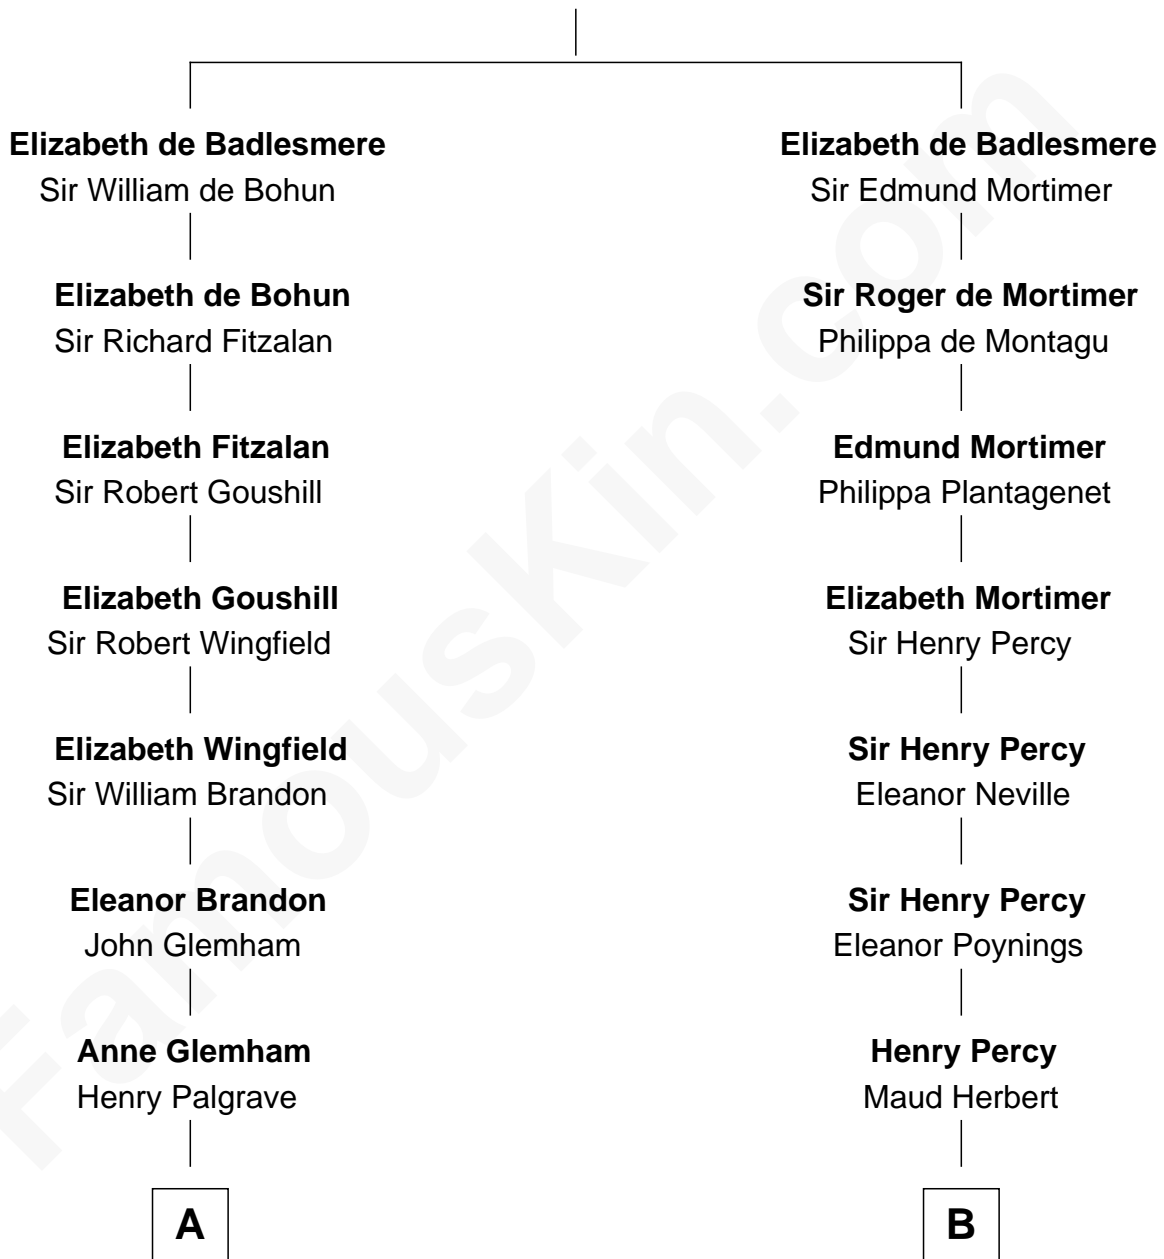

# FamousKin.com Relationship Chart of

**Linda Hunt**

*TV and Movie Actress*

16th cousin 4 times removed of

**Daniel Carroll**

*Signer of the U.S. Constitution*

**Bartholomew de Badlesmere**

Margaret de Clare

**C**

—  
**Charles Phillips Hunt**

Ella Maria Read

—  
**Charles Edwin Hunt**

Louise Phipps Davy

—  
**Raymond Davy Hunt**

Elsie R. Doying

—  
**Linda Hunt**

*TV and Movie Actress*

FamousKin.com