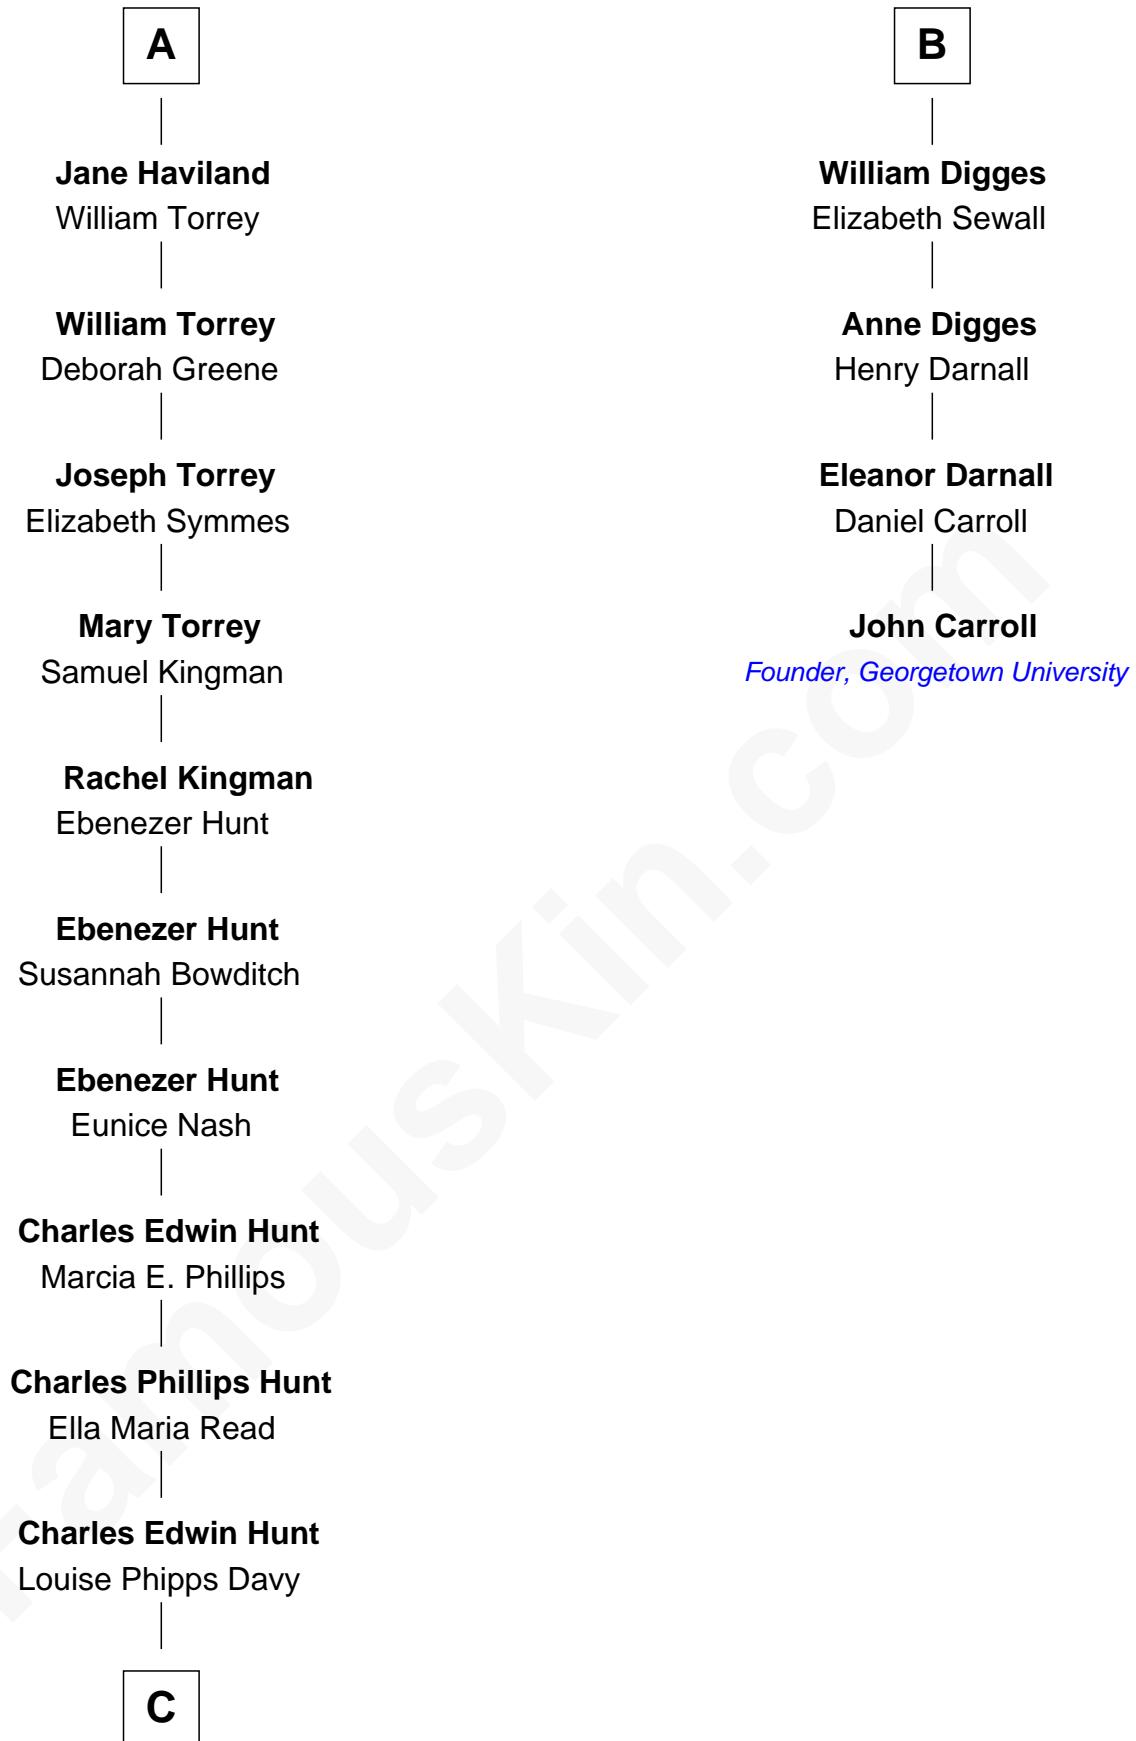

# FamousKin.com Relationship Chart of

**Linda Hunt**

*TV and Movie Actress*

10th cousin 8 times removed of

**John Carroll**

*Founder of Georgetown University*

**Sir Ralph Neville**

Joan Beaufort

**Eleanor Neville**

Sir Henry Percy

**Katherine Percy**

Sir Edmund Grey

**Anne Grey**

Sir John Grey

*Probable*

**Tacy Grey**

John Guise

**William Guise**

Mary Rotsey

**John Guise**

Jane Pauncefoot

**Elizabeth Guise**

Robert Haviland

**A**

**Anne St. Leger**

Thomas Digges

**Sir Dudley Digges**

Mary Kempe

**Edward Digges**

Elizabeth Page

**B**

**C**