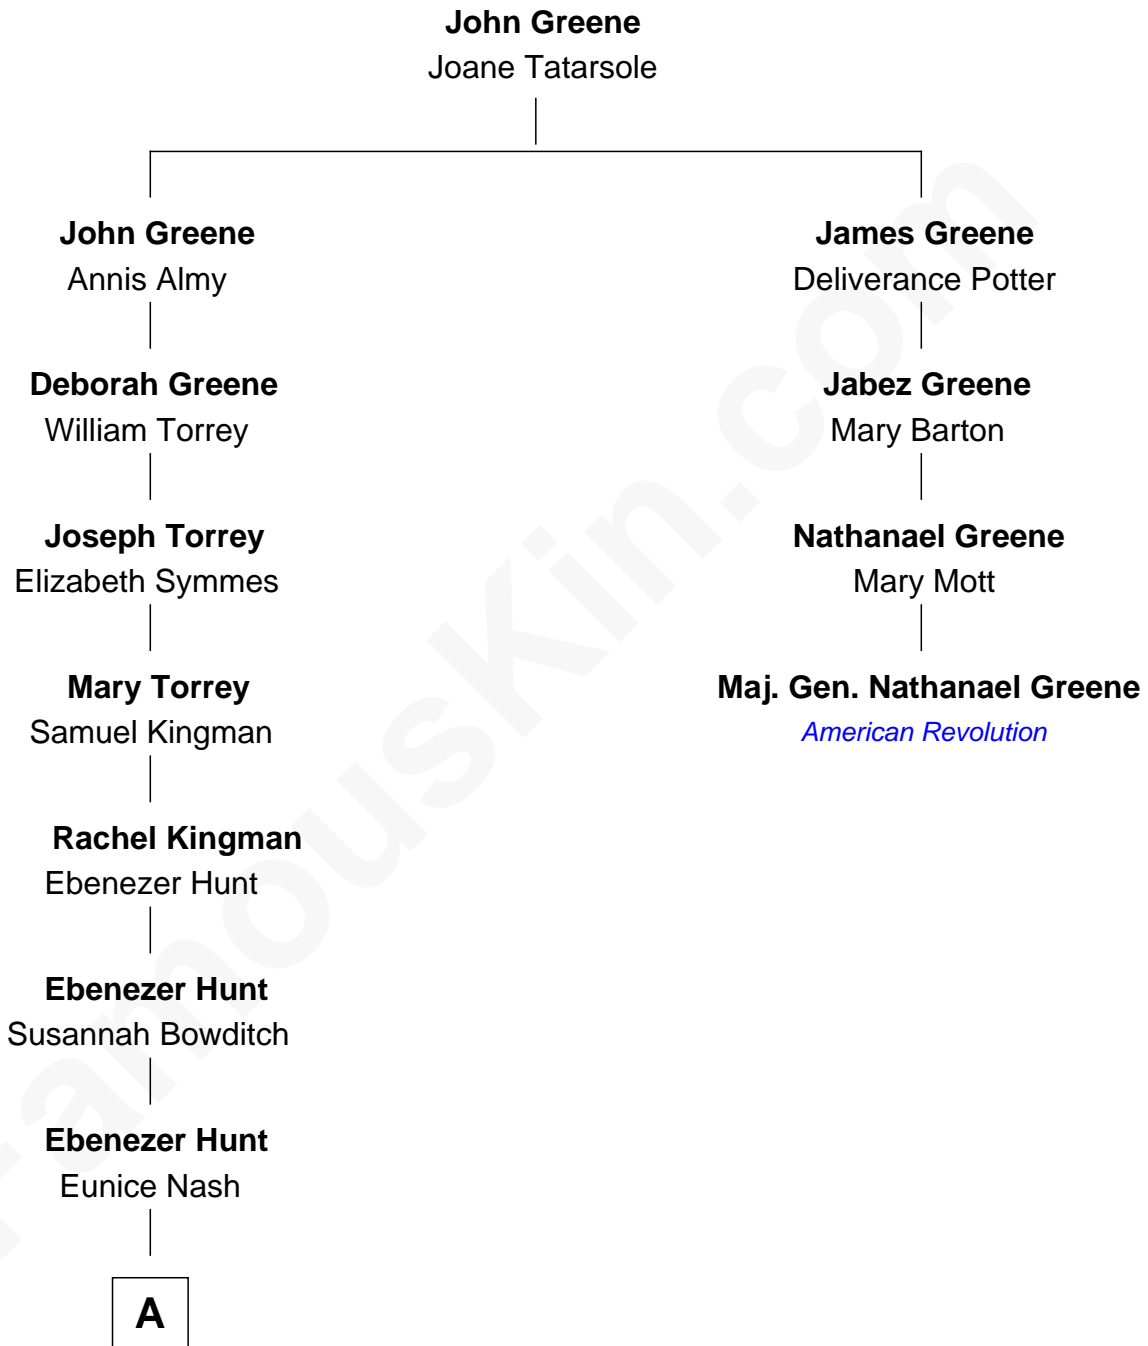

# FamousKin.com Relationship Chart of

**Linda Hunt**

*TV and Movie Actress*

3rd cousin 8 times removed of

**Maj. Gen. Nathanael Greene**

*American Revolution*

**A**

—  
**Charles Edwin Hunt**

Marcia E. Phillips

—  
**Charles Phillips Hunt**

Ella Maria Read

—  
**Charles Edwin Hunt**

Louise Phipps Davy

—  
**Raymond Davy Hunt**

Elsie R. Doying

—  
**Linda Hunt**

*TV and Movie Actress*