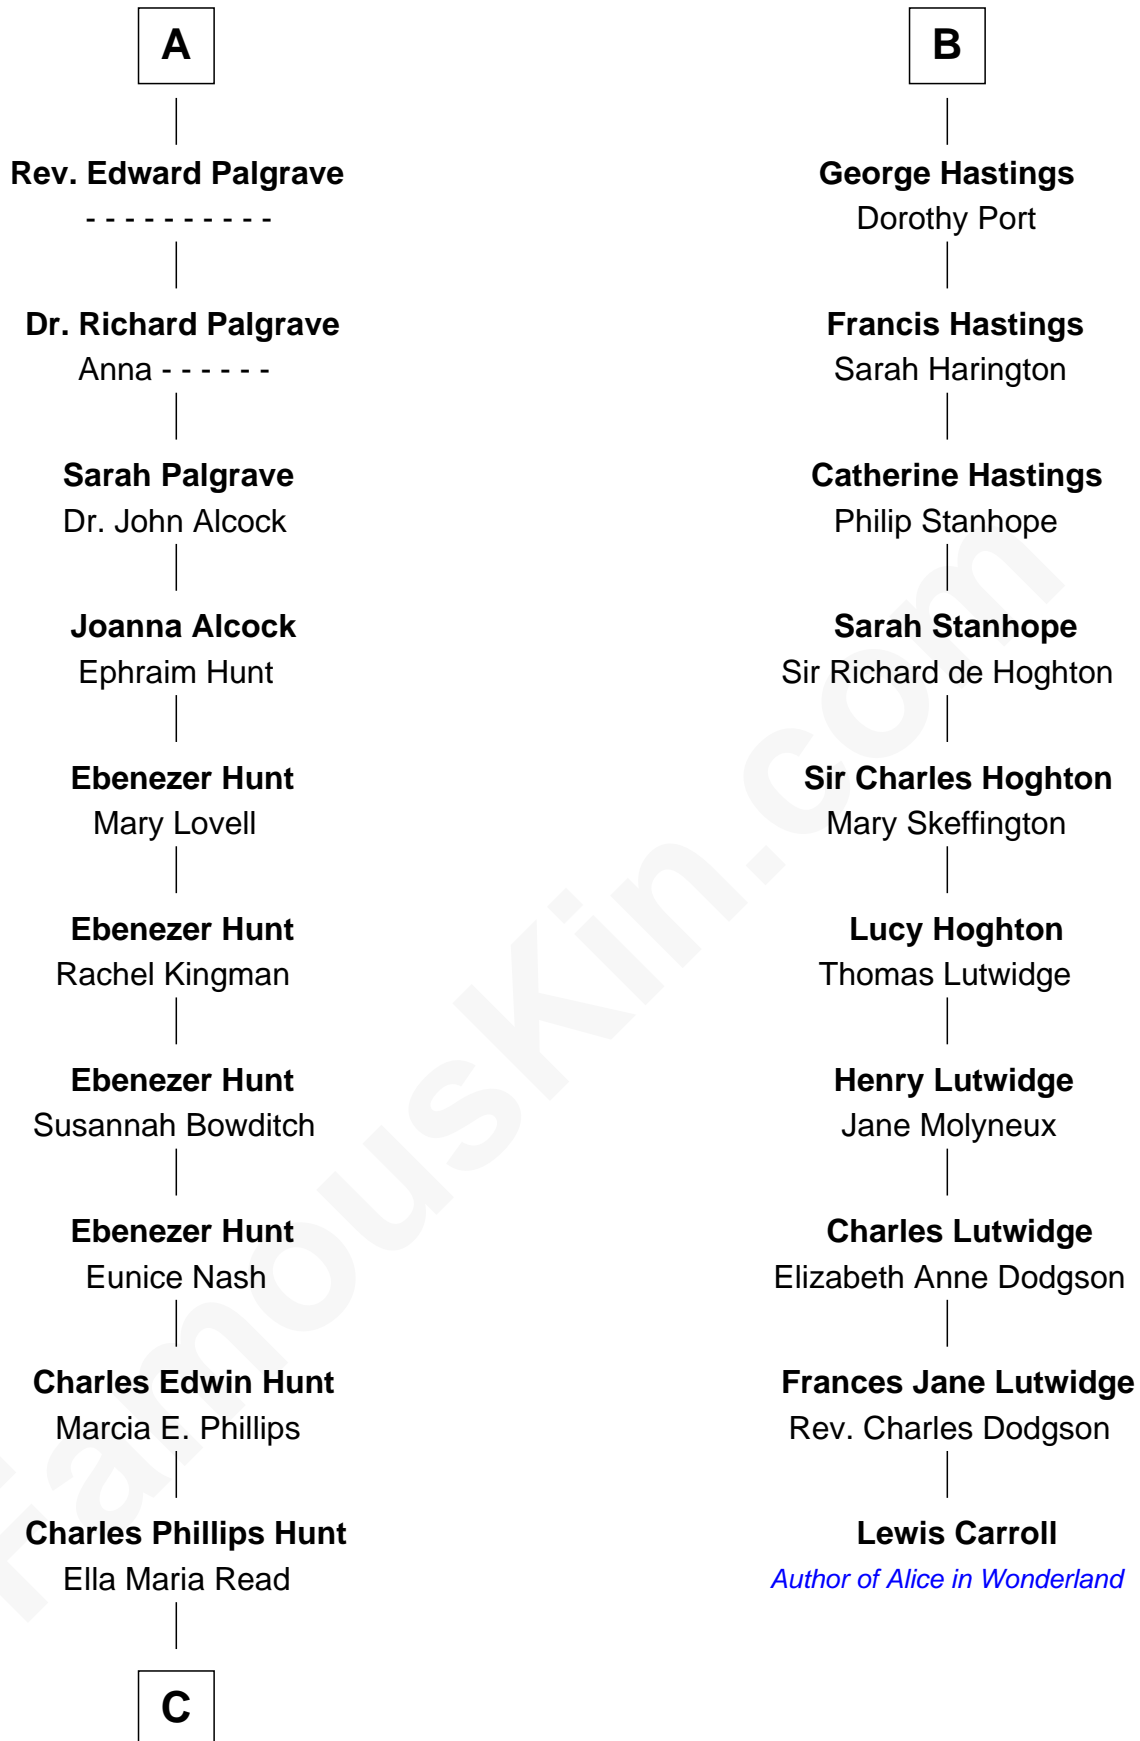

# FamousKin.com Relationship Chart of

**Linda Hunt**

*TV and Movie Actress*

16th cousin 3 times removed of

**Lewis Carroll**

*Author of Alice in Wonderland*

**Richard Fitzalan**  
Eleanor Plantagenet

**C**

—  
**Charles Edwin Hunt**

Louise Phipps Davy

—  
**Raymond Davy Hunt**

Elsie R. Doying

—  
**Linda Hunt**

*TV and Movie Actress*

FamousKin.com