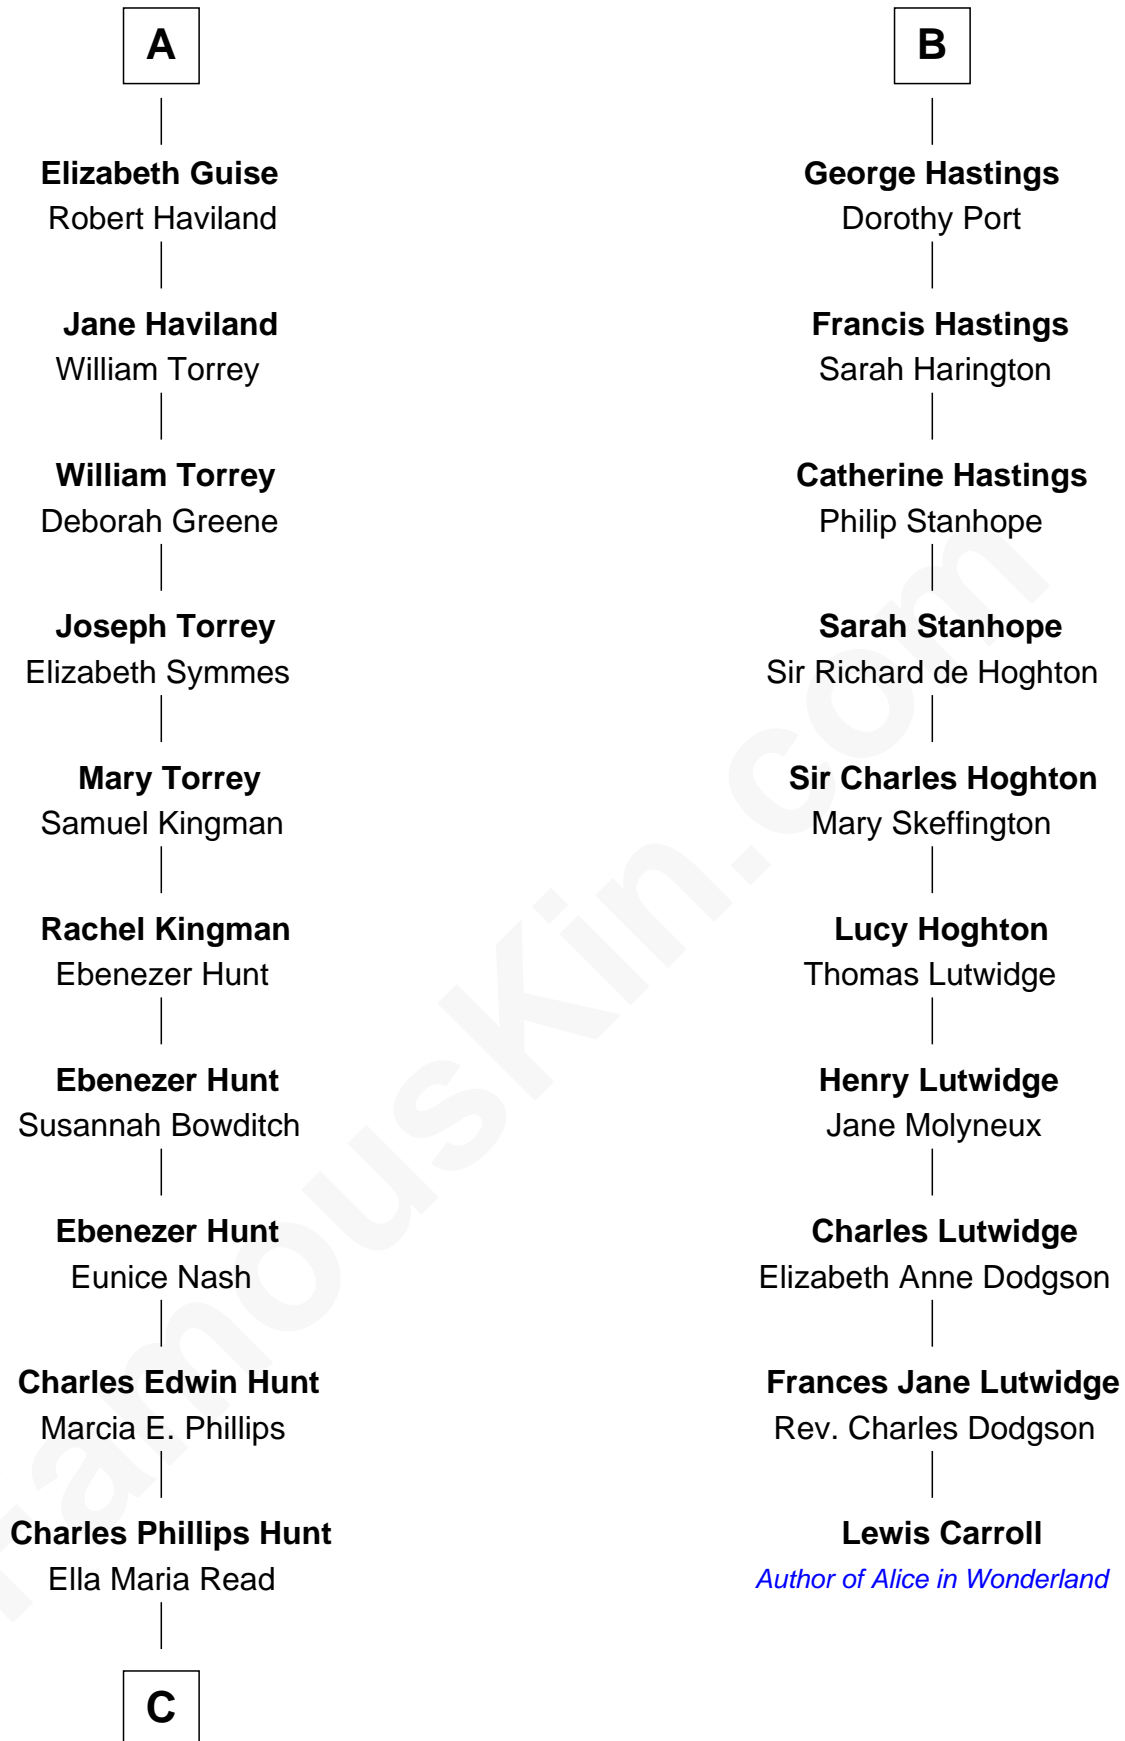

# FamousKin.com Relationship Chart of

**Linda Hunt**

*TV and Movie Actress*

16th cousin 3 times removed of

**Lewis Carroll**

*Author of Alice in Wonderland*

**C**

—  
**Charles Edwin Hunt**