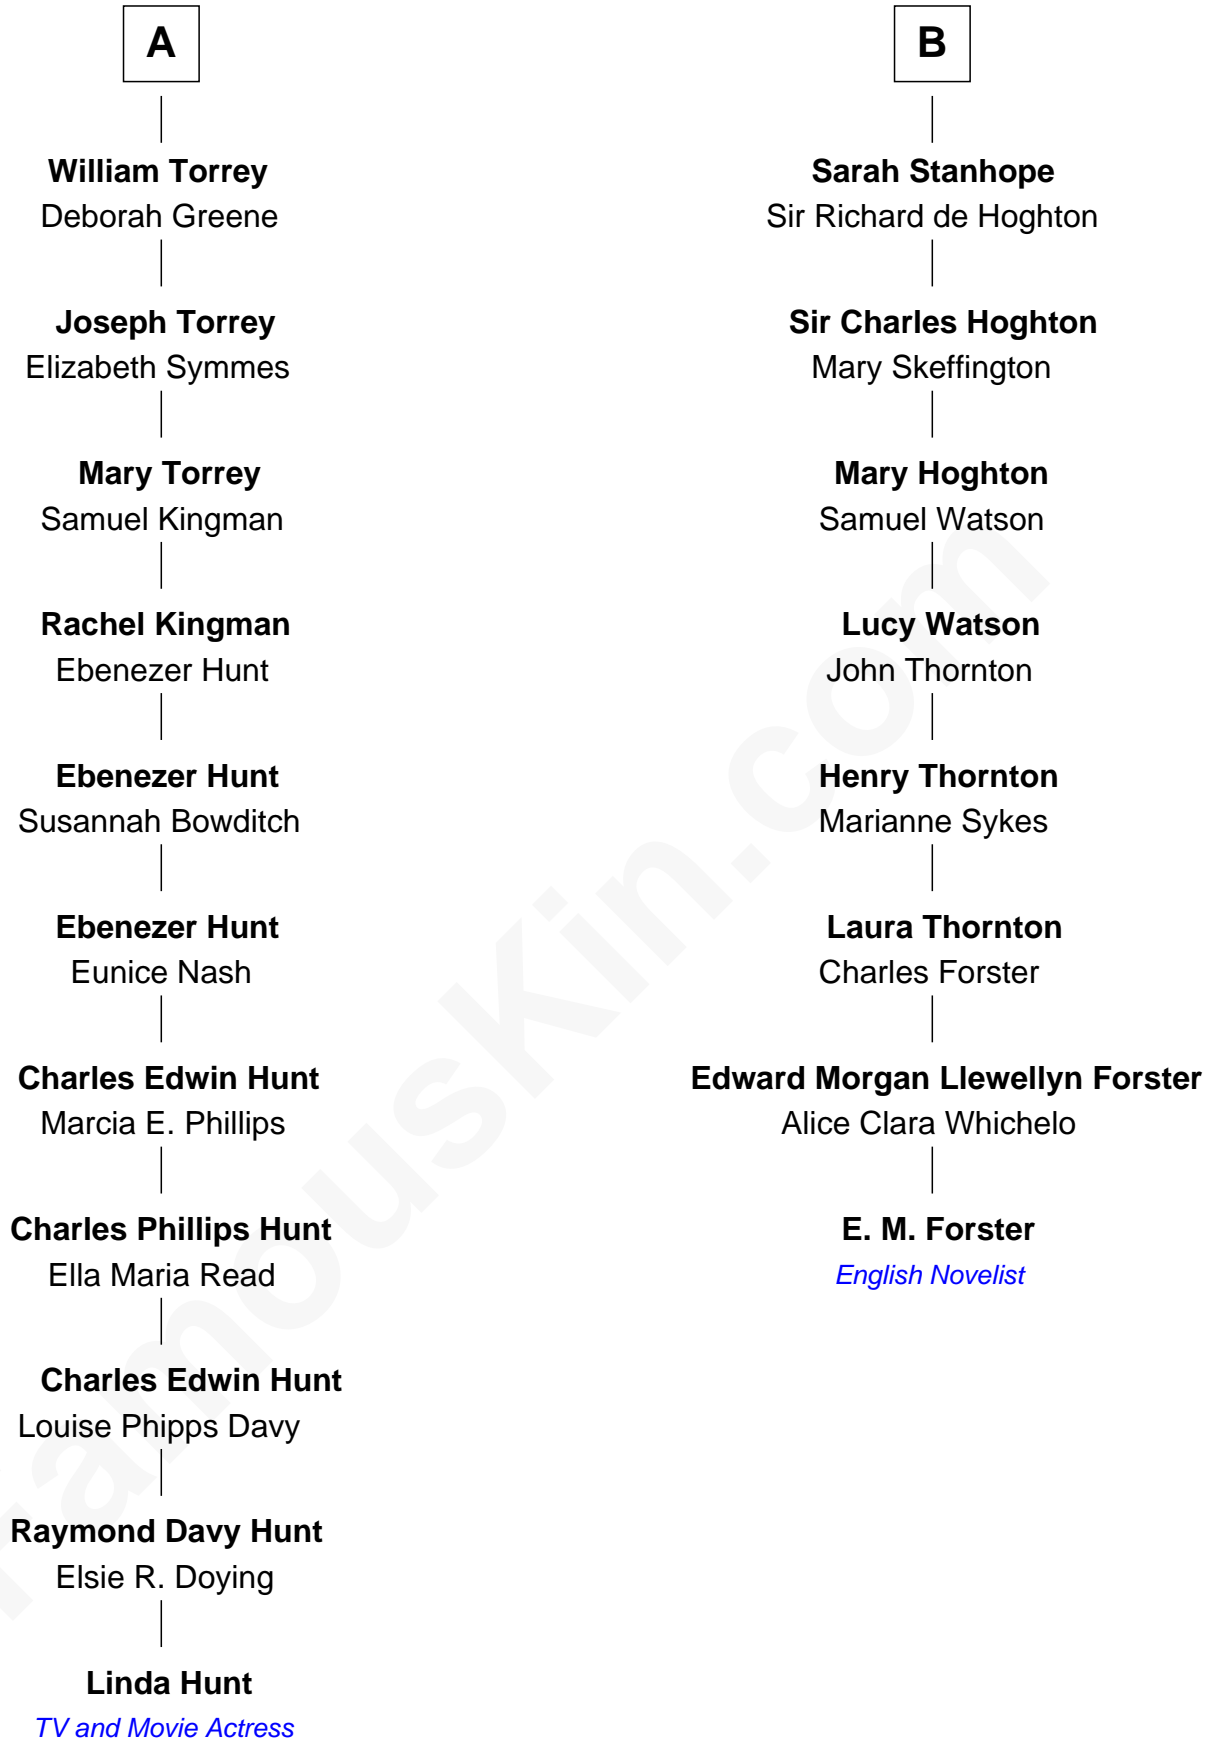

# FamousKin.com Relationship Chart of

**Linda Hunt**

*TV and Movie Actress*

14th cousin 3 times removed of

**E. M. Forster**

*English Novelist*

**Sir Henry Percy**

Eleanor Neville

Mary Rotsey

**John Guise**

Jane Pouncefoot

**Elizabeth Guise**

Robert Haviland

**Jane Haviland**

William Torrey

**A**

**Anne Percy**

Sir Thomas Hungerford

**Mary Hungerford**

Sir Edward Hastings

**Sir George Hastings**

Anne Stafford

**Sir Francis Hastings**

Katherine Pole

**George Hastings**

Dorothy Port

**Francis Hastings**

Sarah Harington

**Catherine Hastings**

Philip Stanhope

**B**

Linda Hunt photo by [RedCarpetReport](#) (CC BY-SA 2.0)