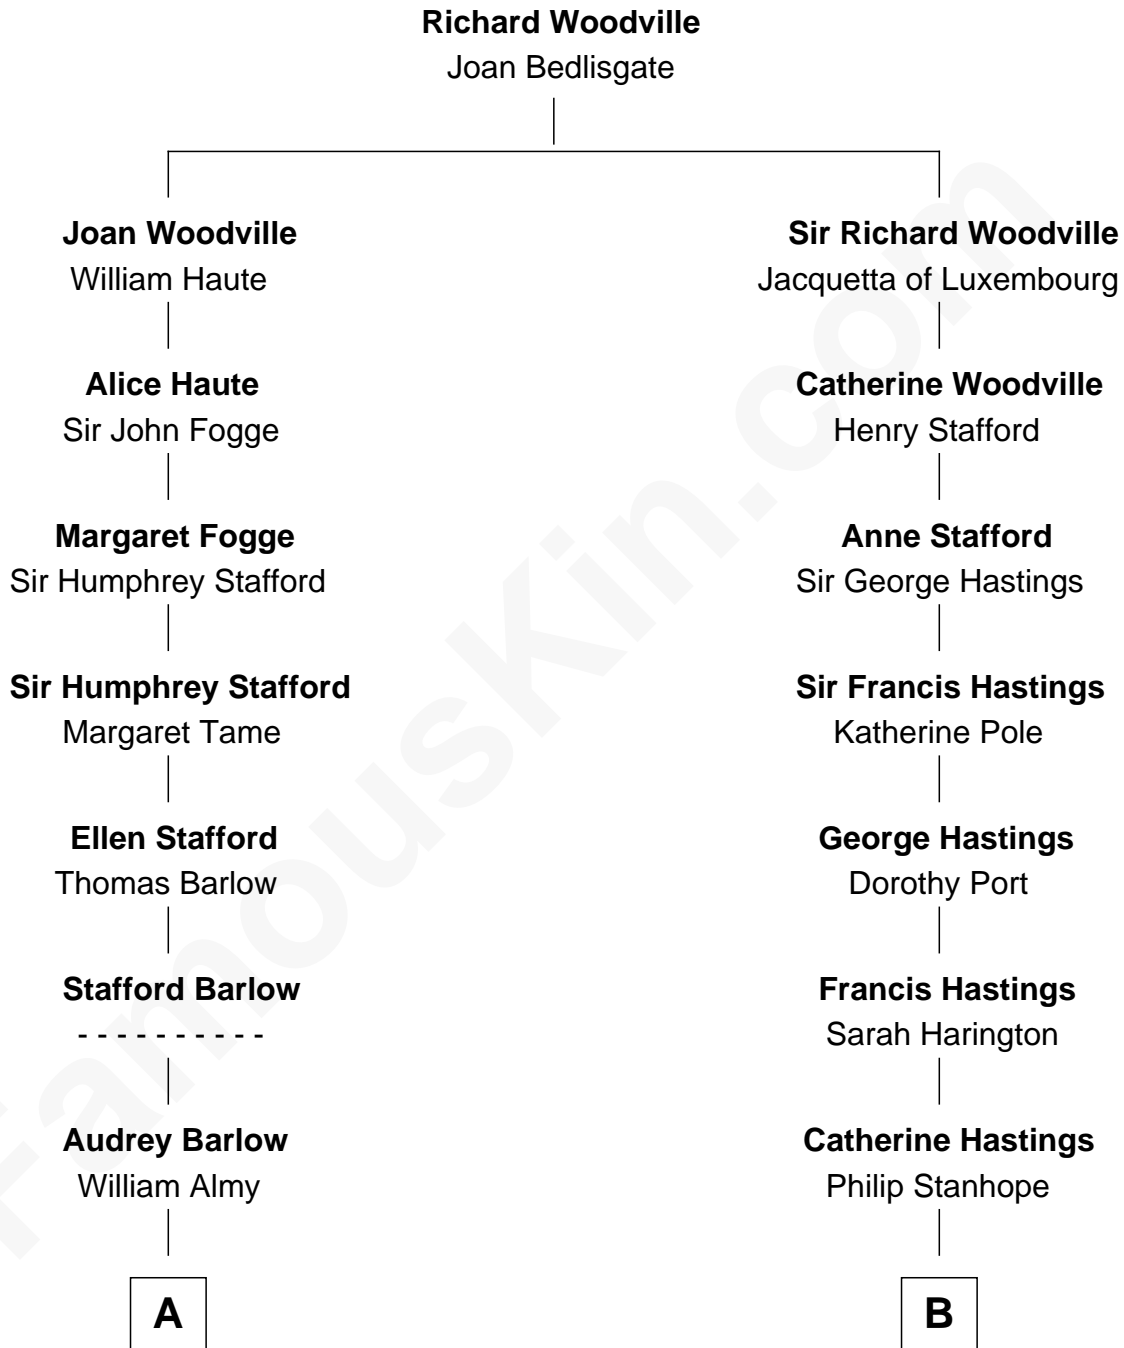

FamousKin.com Relationship Chart of

Linda Hunt

TV and Movie Actress

14th cousin 4 times removed of

E. M. Forster

English Novelist

FamousKin.com