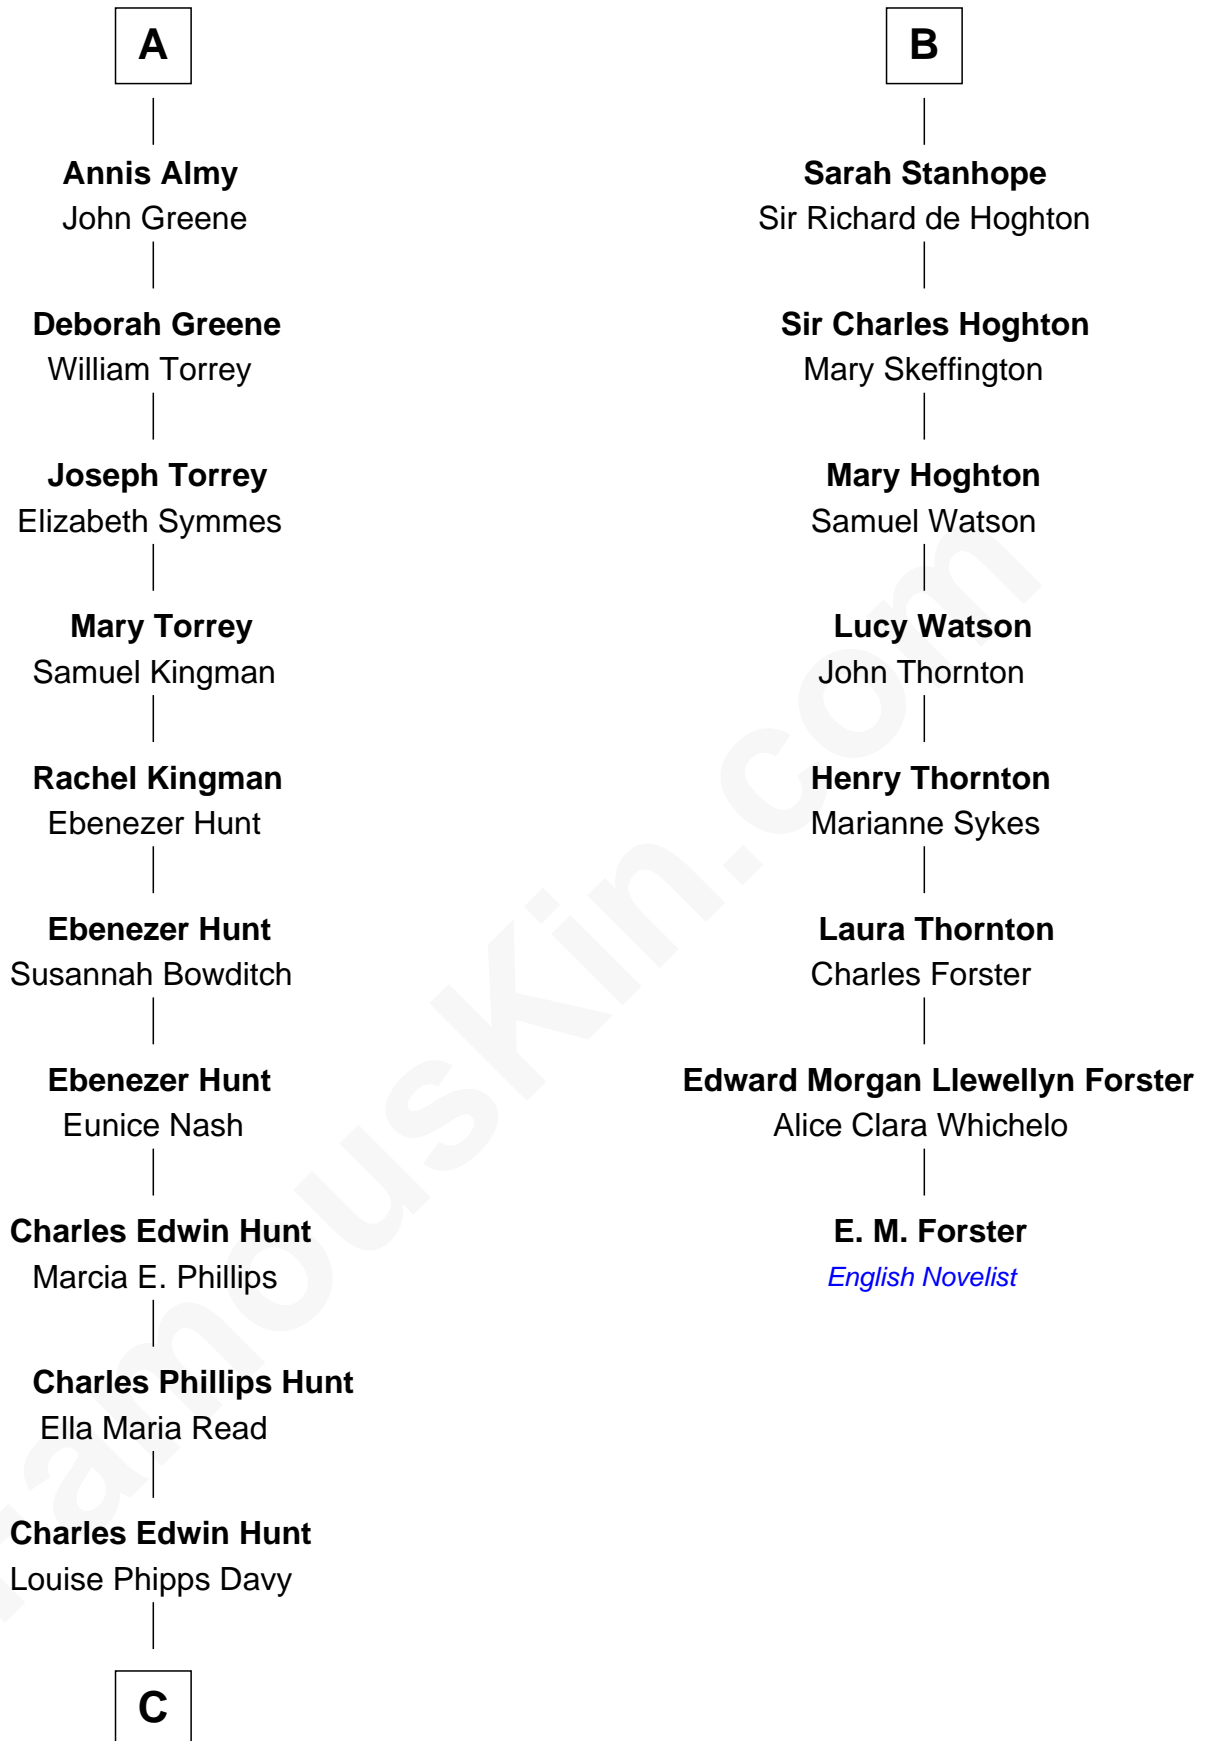

FamousKin.com Relationship Chart of

Linda Hunt

TV and Movie Actress

14th cousin 4 times removed of

E. M. Forster

English Novelist

FamousKin.com