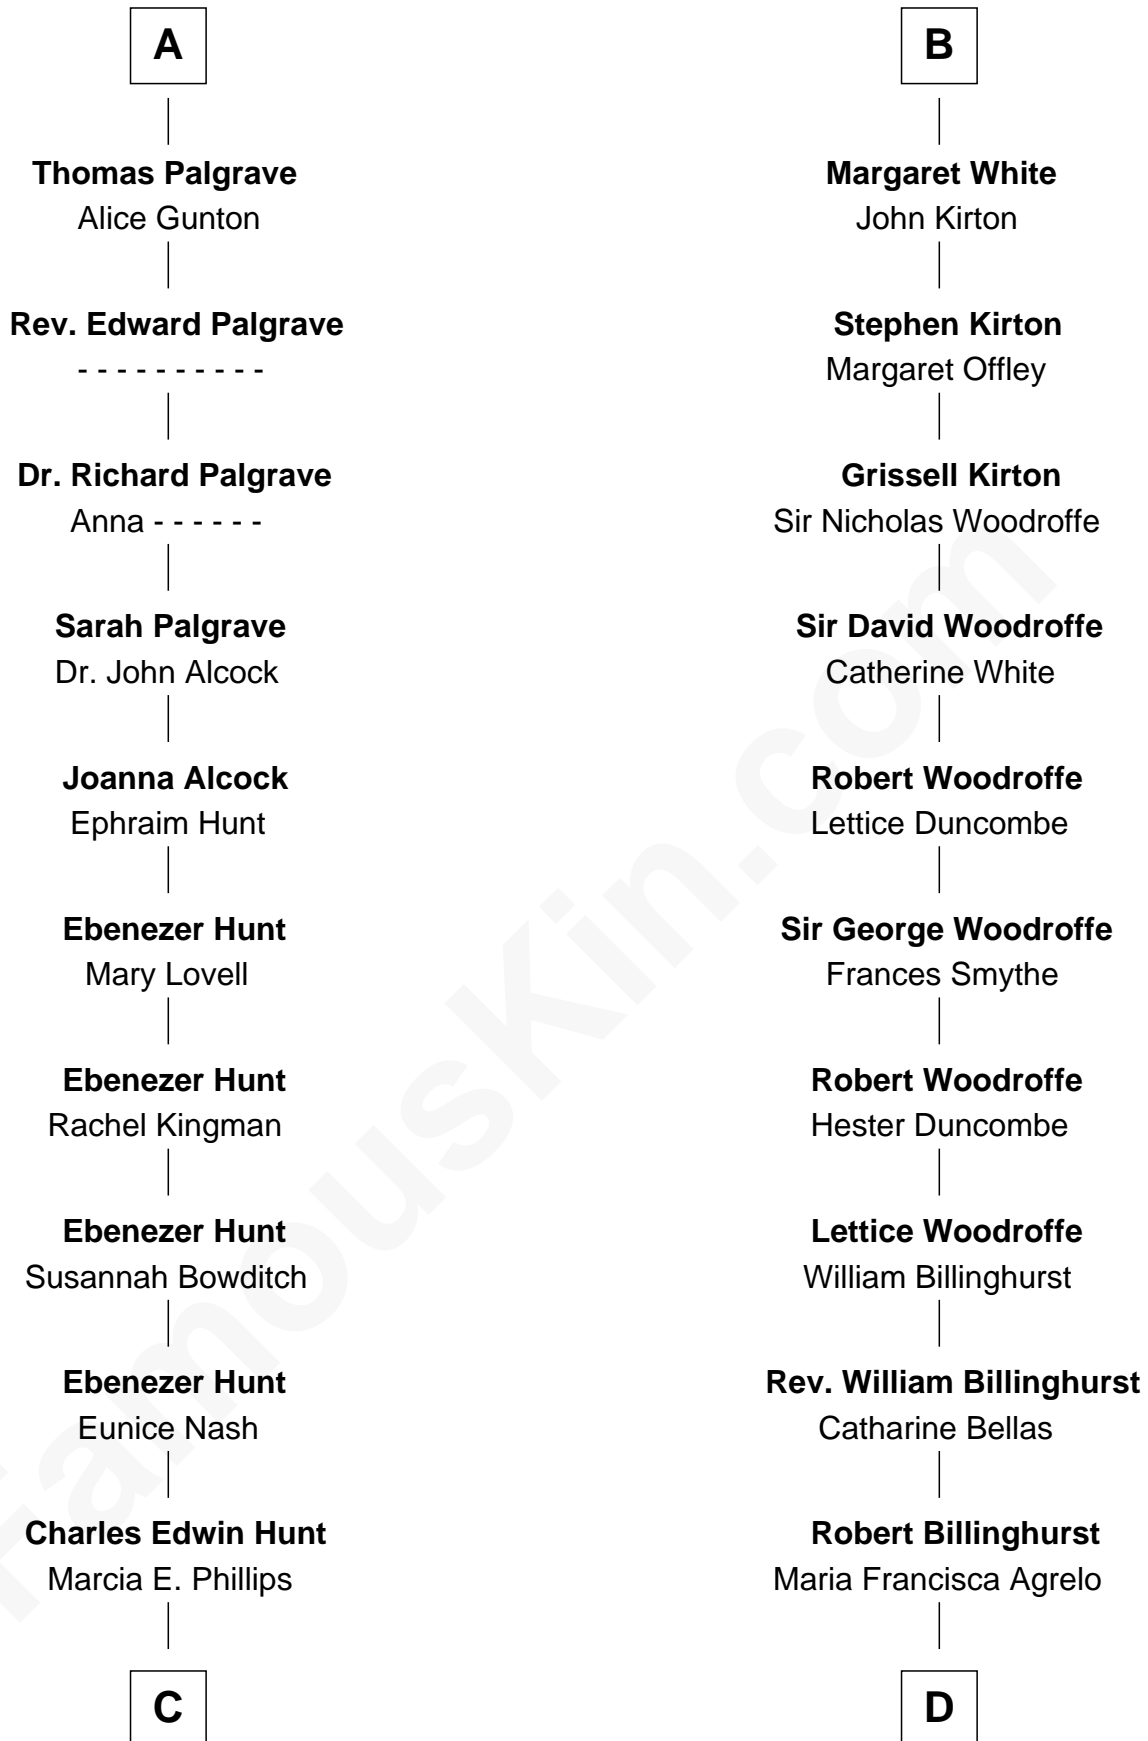

FamousKin.com Relationship Chart of

Linda Hunt

TV and Movie Actress

20th cousin of

Susana Ferrari Billinghamurst

Argentine Aviation Pioneer

Bartholomew de Badlesmere

Margaret de Clare

Elizabeth de Badlesmere

Sir William de Bohun

Elizabeth de Bohun

Sir Richard Fitzalan

Elizabeth Fitzalan

Sir Robert Goushill

Elizabeth Goushill

Sir Robert Wingfield

Sir Robert Hungerford

Eleanor Hungerford

Sir John White

Robert White

Margaret Gainsford

B

C

Charles Phillips Hunt

Daniel Mariano Billinghurst

Mercedes Merzano

Lisandro Billinghurst

Ana Kidd

Rosa Laureana Billinghurst

Alfredo Ferrari

Susana Ferrari Billinghurst

Argentine Aviation Pioneer