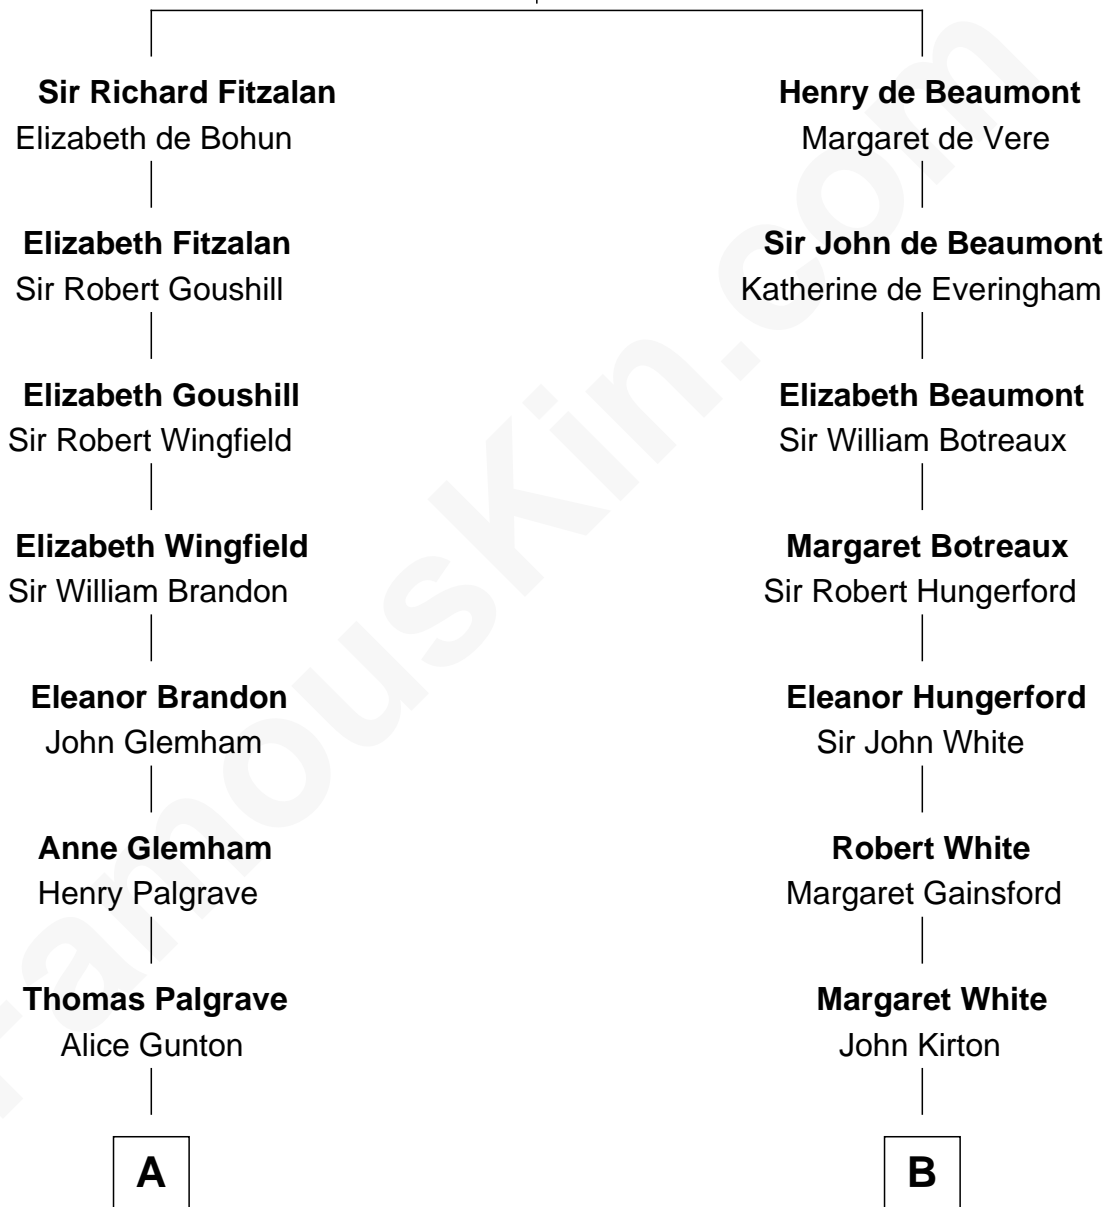

Eleanor Plantagenet

*with husband
Richard Fitzalan*

*with husband
Sir John de Beaumont*