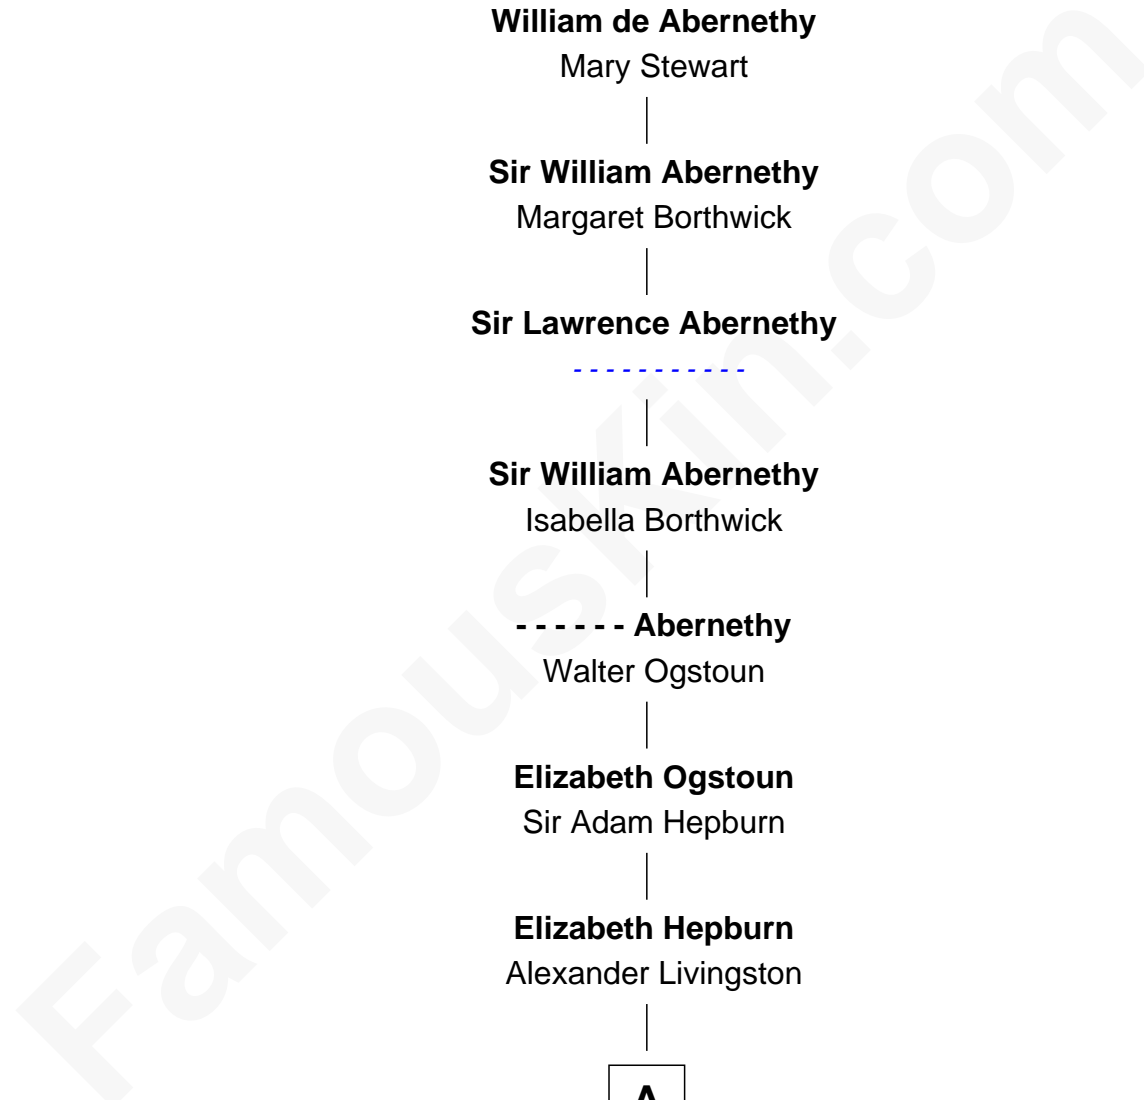

FamousKin.com
Relationship Chart of
George de Abernethy
 (- 1388)

20th Great-grandfather of
George W. Bush
43rd U.S. President

Sir George de Abernethy

William de Abernethy
 Mary Stewart

Sir William Abernethy
 Margaret Borthwick

Sir Lawrence Abernethy

Sir William Abernethy
 Isabella Borthwick

----- **Abernethy**
 Walter Ogstoun

Elizabeth Ogstoun
 Sir Adam Hepburn

Elizabeth Hepburn
 Alexander Livingston

A

A

Thomas Livingston