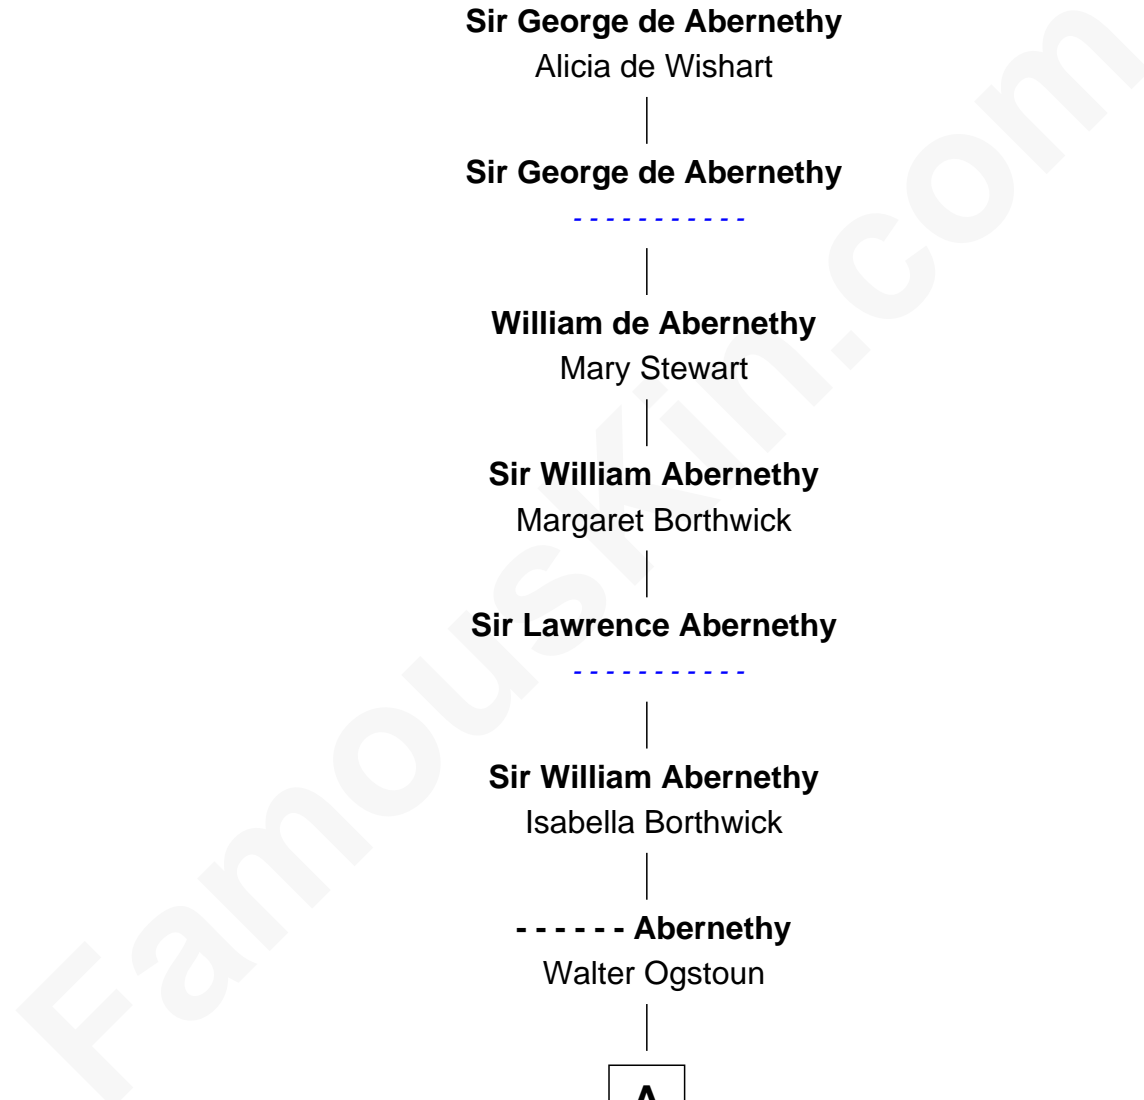

FamousKin.com
Relationship Chart of
William de Abernethy
 (- p1346)

21st Great-grandfather of
George H. W. Bush
41st U.S. President

Sir William de Abernethy

|

Sir George de Abernethy
 Alicia de Wishart

|

Sir George de Abernethy

|

William de Abernethy
 Mary Stewart

|

Sir William Abernethy
 Margaret Borthwick

|

Sir Lawrence Abernethy

|

Sir William Abernethy
 Isabella Borthwick

|

----- **Abernethy**
 Walter Ogstoun

|

A

A

Elizabeth Ogstoun

Sir Adam Hepburn

Elizabeth Hepburn