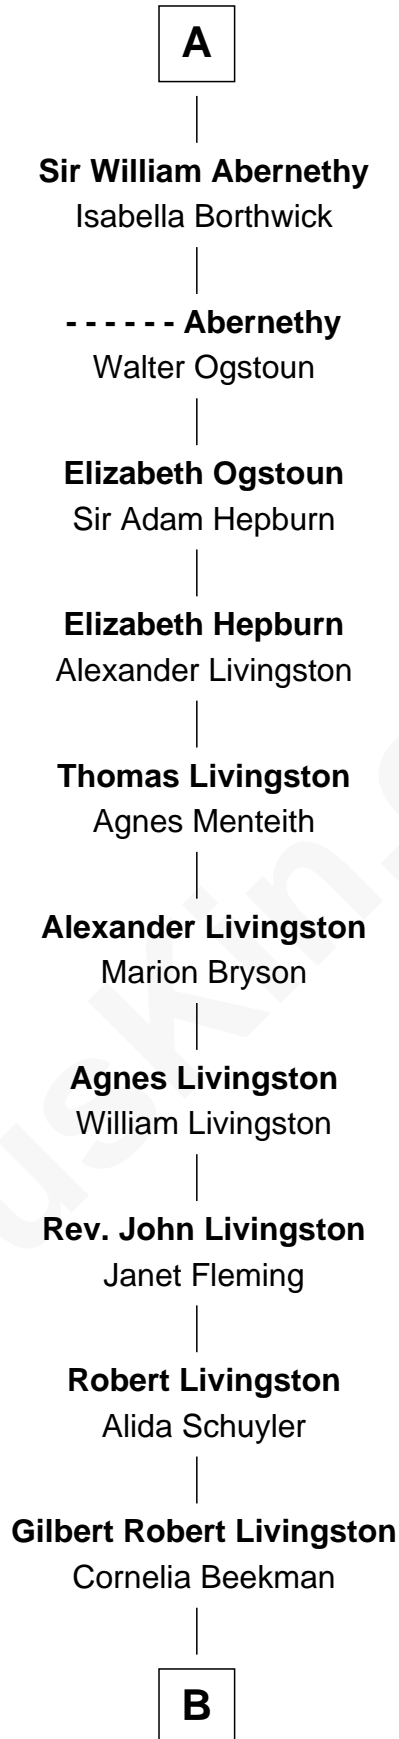

FamousKin.com Relationship Chart of

William de Abernethy

(- c1291/96)

23rd Great-grandfather of

George H. W. Bush

41st U.S. President

Sir William de Abernethy

Margaret - - - - -

Sir William de Abernethy

Sir William de Abernethy

Sir George de Abernethy

Alicia de Wishart

Sir George de Abernethy

William de Abernethy

Mary Stewart

Sir William Abernethy

Margaret Borthwick

Sir Lawrence Abernethy

FamousKin.com

B

James Livingston

Judith Newcomb

Gilbert James Livingston

Susannah Lewis

Judith Livingston

Samuel Herrick Butler

Cortland Philip Livingston Butler

Elizabeth Slade Pierce

Mary Elizabeth Butler

Robert Emmet Sheldon

Flora Sheldon

Samuel Prescott Bush