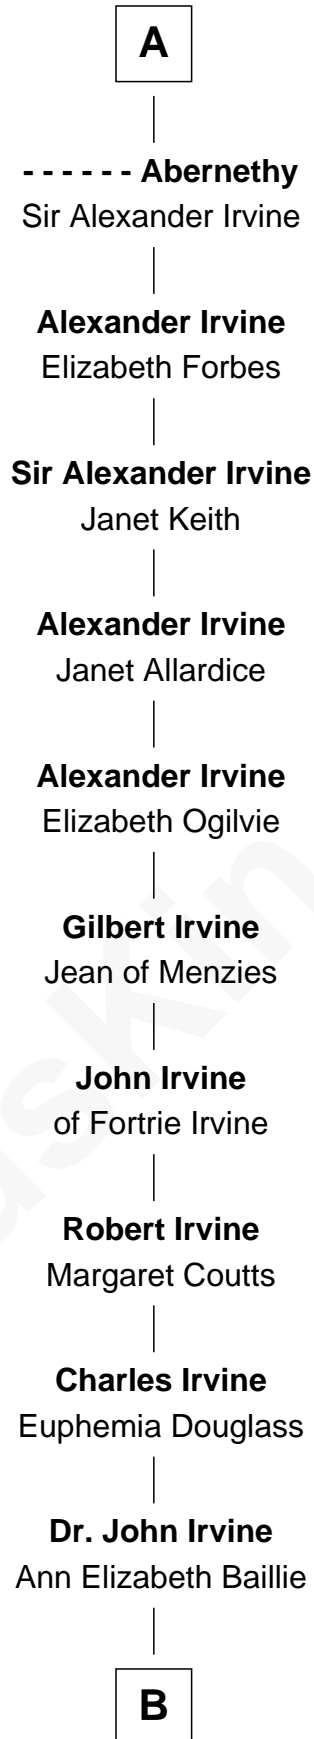

FamousKin.com Relationship Chart of

William de Abernethy

(- c1291/96)

19th Great-grandfather of

Theodore Roosevelt

26th U.S. President

Sir William de Abernethy

Margaret - - - - -

Sir William de Abernethy

Sir William de Abernethy

Sir George de Abernethy

Alicia de Wishart

Sir George de Abernethy

William de Abernethy

Mary Stewart

Sir William Abernethy

Margaret Borthwick

Sir Lawrence Abernethy

A

B

—
Anne Irvine

James Bulloch

—
James Stephens Bulloch

Martha Stewart

—
Martha Bulloch

Theodore Roosevelt

—
Theodore Roosevelt

26th U.S. President