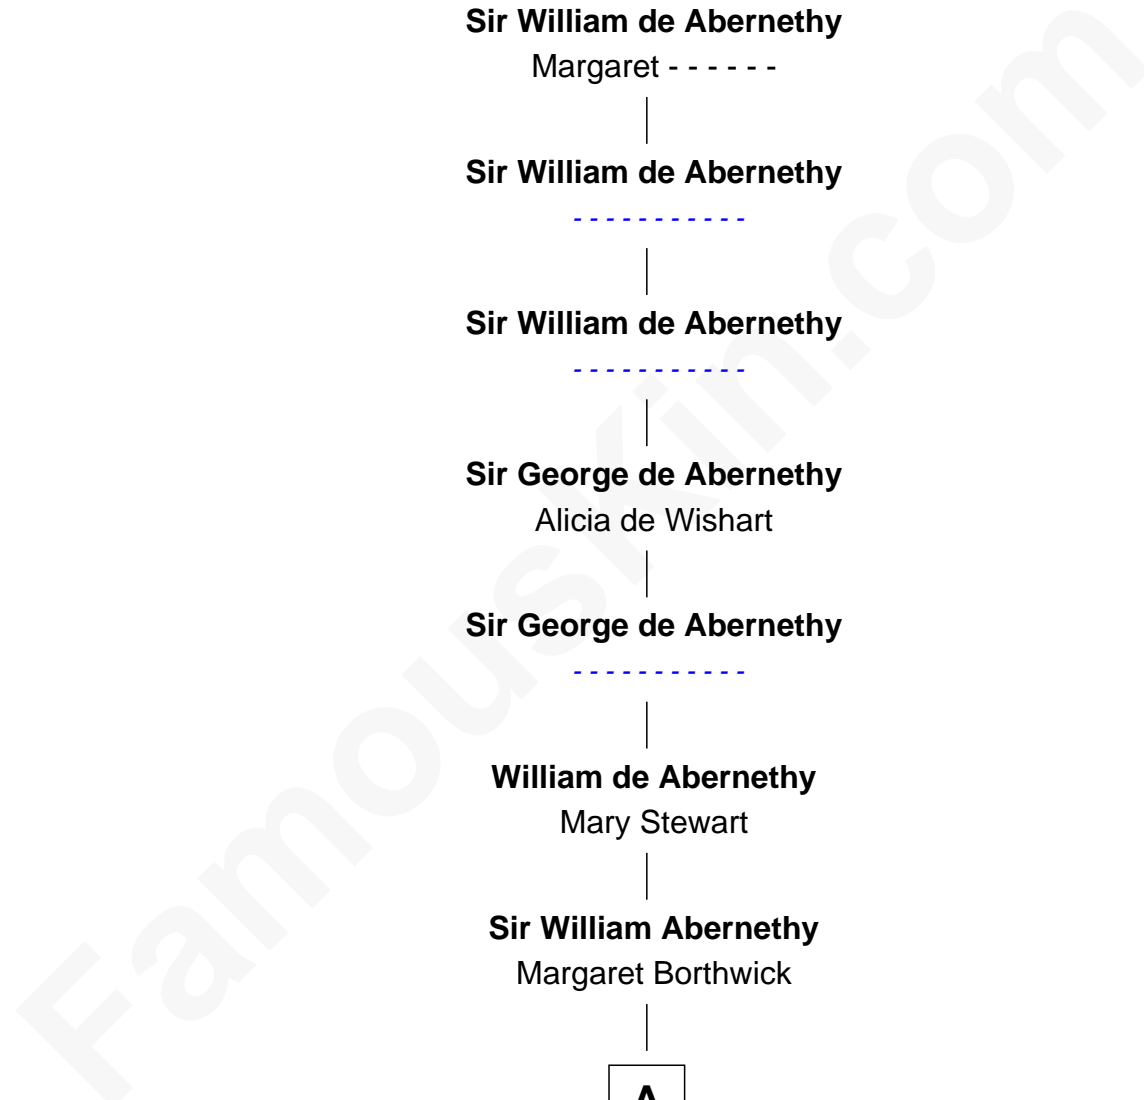

FamousKin.com
Relationship Chart of
Laurence Abernethy
 (- p1244)

24th Great-grandfather of
George H. W. Bush
41st U.S. President

Sir Laurence Abernethy

Devorgile - - - - -

Sir William de Abernethy

Margaret - - - - -

Sir William de Abernethy

Sir William de Abernethy

Sir George de Abernethy

Alicia de Wishart

Sir George de Abernethy

William de Abernethy

Mary Stewart

Sir William Abernethy

Margaret Borthwick

A

|
Sir Lawrence Abernethy

|
Sir William Abernethy

Isabella Borthwick

|
----- **Abernethy**

Walter Ogstoun

|
Elizabeth Ogstoun