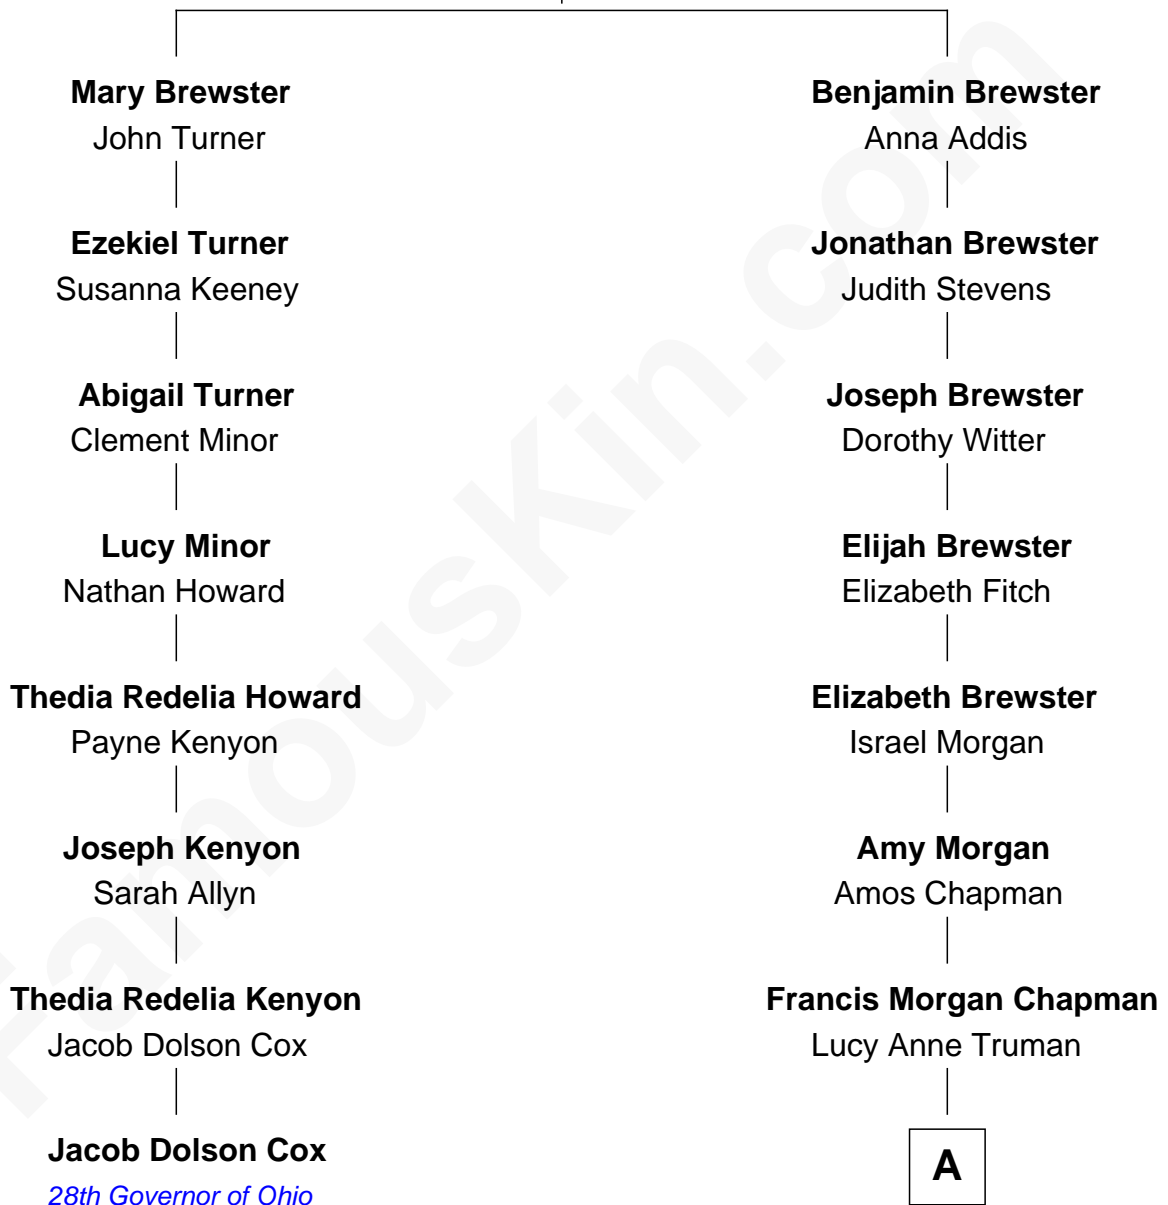

# FamousKin.com Relationship Chart of

**Jacob Dolson Cox**  
*28th Governor of Ohio*

7th cousin 2 times removed of

**Nelson Rockefeller**  
*41st U.S. Vice-President*

**Jonathan Brewster**  
Lucretia Oldham

**A**

Abby Pearce Truman Chapman

Nelson Wilmarth Aldrich

Abby Greene Aldrich

John Davison Rockefeller

Nelson Rockefeller

*41st U.S. Vice-President*

FamousKin.com