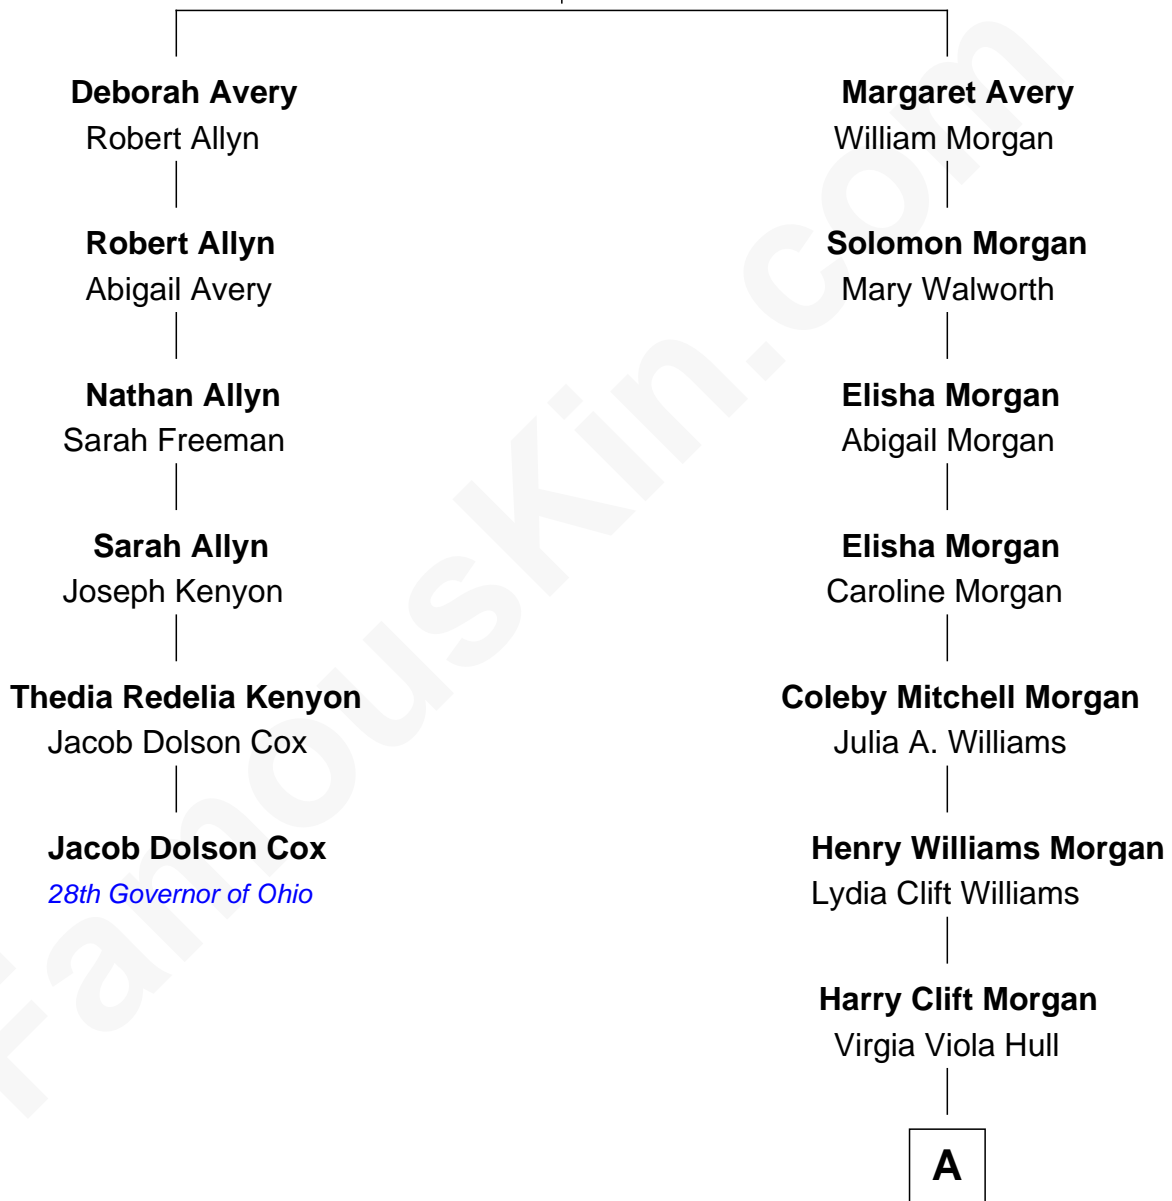

FamousKin.com Relationship Chart of

Jacob Dolson Cox

28th Governor of Ohio

5th cousin 4 times removed of

Gretchen Mol

TV and Movie Actress

James Avery
Deborah Stallion

A

Henry Williams Morgan

Beatrix Chappuis

Janet Morgan

James Curtis Mol

Gretchen Mol

TV and Movie Actress

FamousKin.com