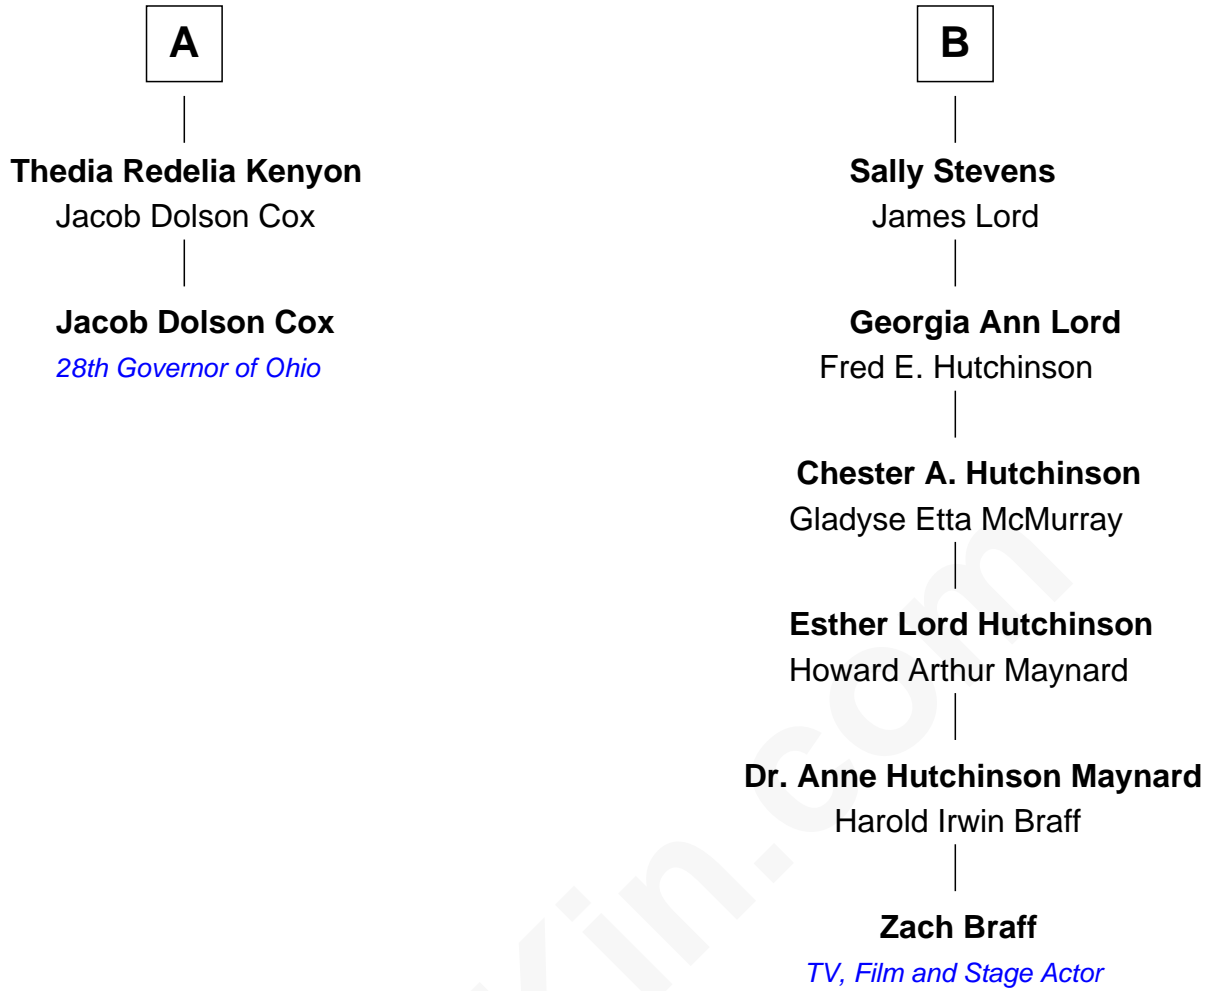

FamousKin.com Relationship Chart of

Jacob Dolson Cox

28th Governor of Ohio

8th cousin 4 times removed of

Zach Braff

TV, Film and Stage Actor

William Brewster

Mary - - - - -

Lucy Minor

Nathan Howard

Thedia Redelia Howard

Payne Kenyon

Joseph Kenyon

Sarah Allyn

A

Love Brewster

Sarah Collier

Wrestling Brewster

Mary - - - - -

Mary Brewster

Joseph Holmes

Abigail Holmes

Israel Turner

Deborah Turner

Israel Cowing

Calvin Cowing

Elizabeth Coombs

Probable

Abigail Cowing

Newcomb W. Stevens

B

Zach Braff photo by [AdamJaz](#)