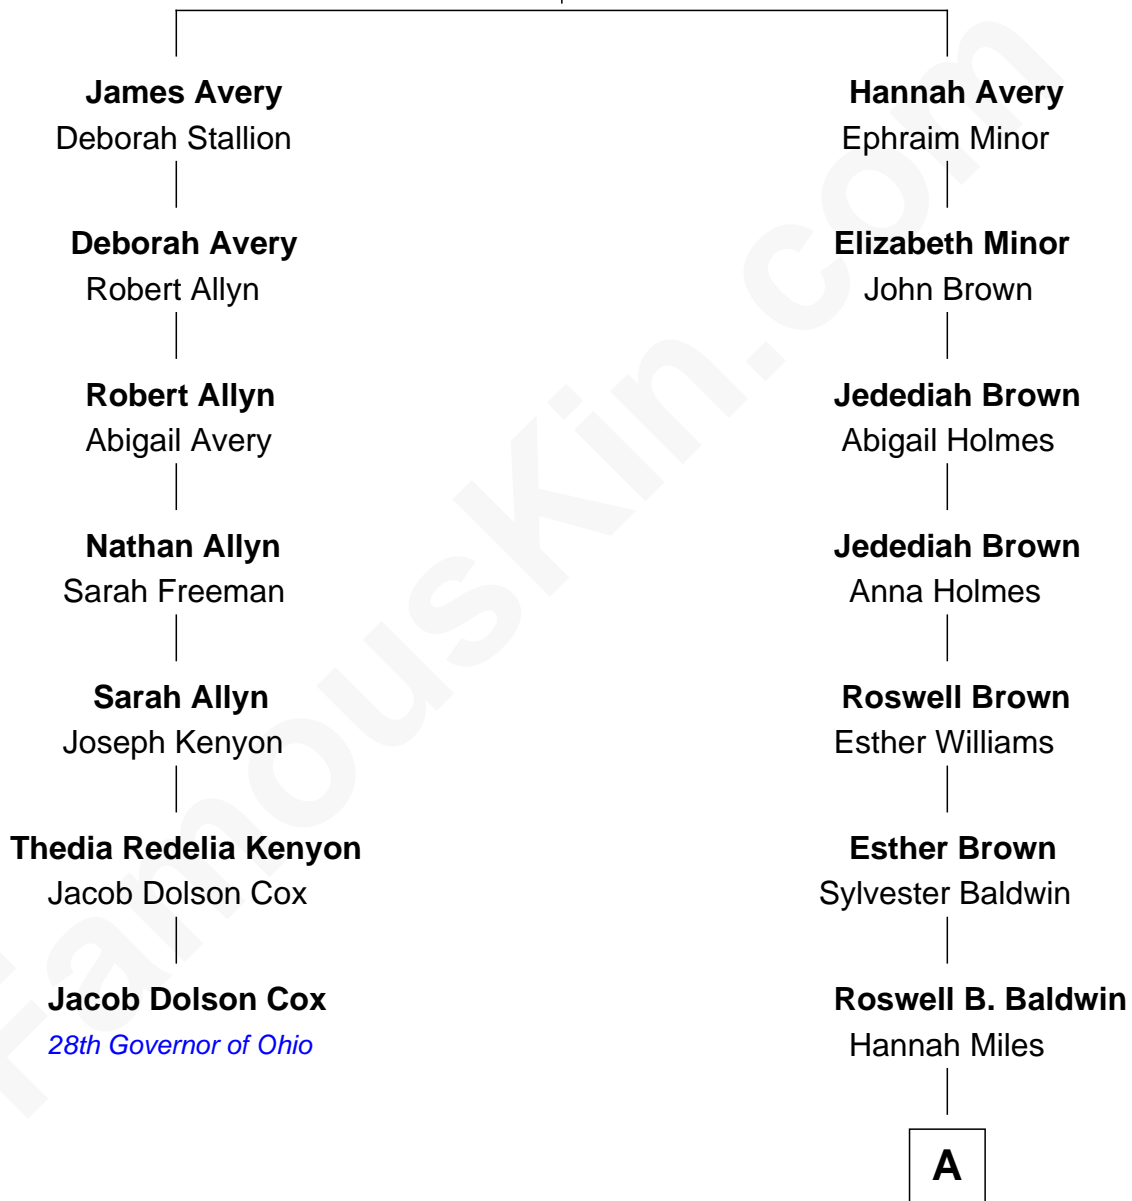

FamousKin.com Relationship Chart of

Jacob Dolson Cox

28th Governor of Ohio

6th cousin 4 times removed of

Alec Baldwin

Television and Movie Actor

James Avery
Joanna Greenslade

A

|
Sylvester Davis Baldwin

Helen Irene McNamara

|
Alexander Rae Baldwin

Ruth Mary Noble

|
Alexander Rae Baldwin

Carol Newcomb Martineau

|
Alec Baldwin

Television and Movie Actor