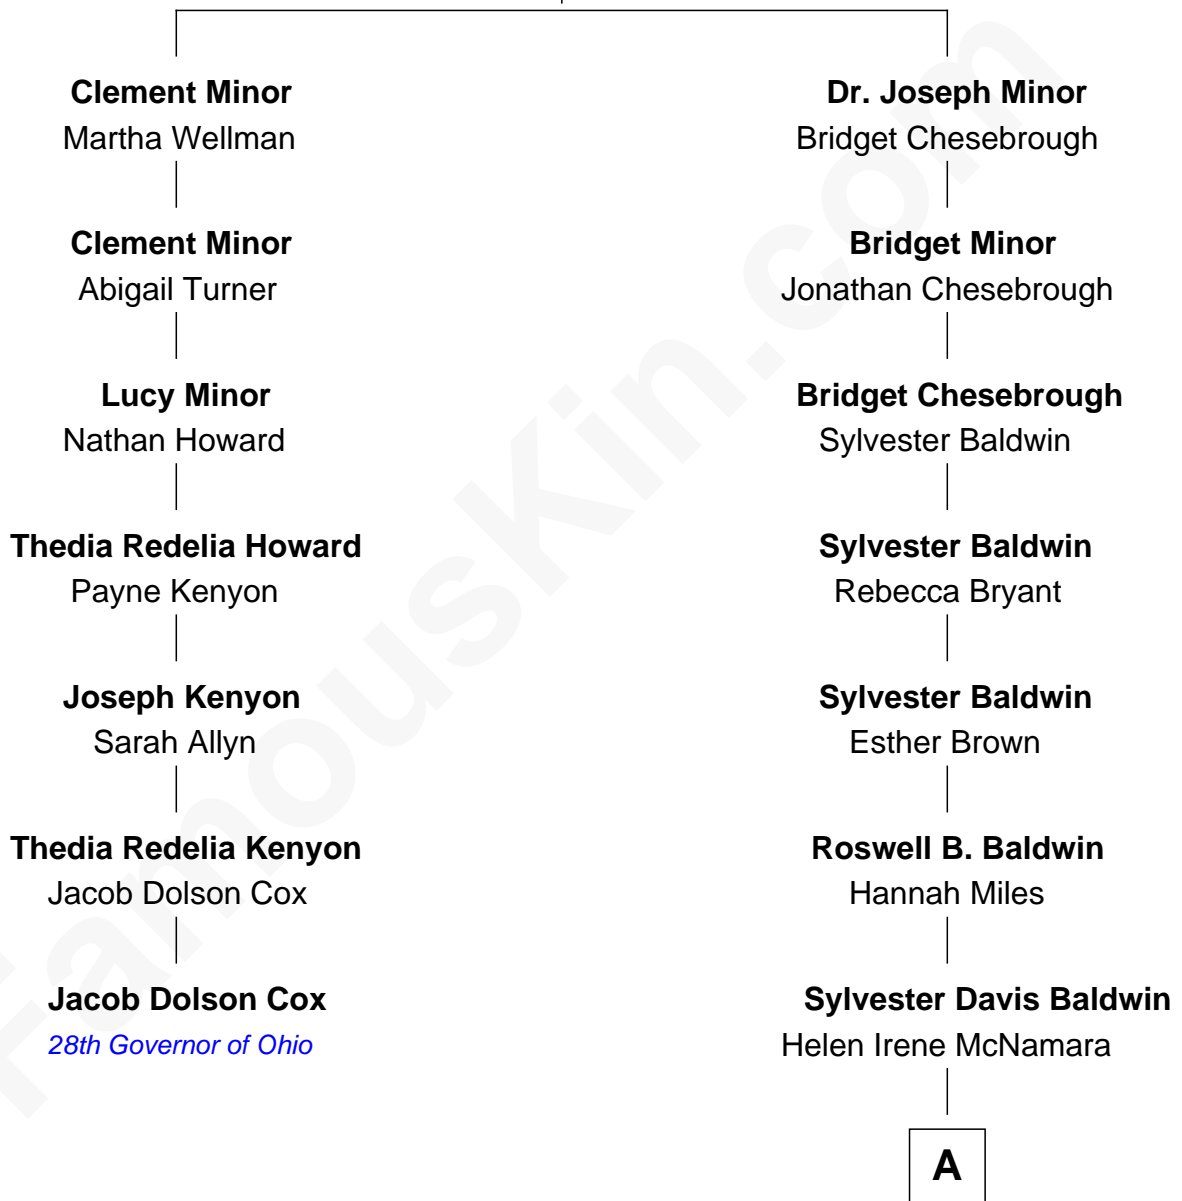

# FamousKin.com Relationship Chart of

**Jacob Dolson Cox**  
*28th Governor of Ohio*

6th cousin 3 times removed of

**Alec Baldwin**  
*Television and Movie Actor*

**Thomas Minor**  
Grace Palmer

**A**

—  
**Alexander Rae Baldwin**

Ruth Mary Noble

—  
**Alexander Rae Baldwin**

Carol Newcomb Martineau

—  
**Alec Baldwin**

*Television and Movie Actor*

FamousKin.com