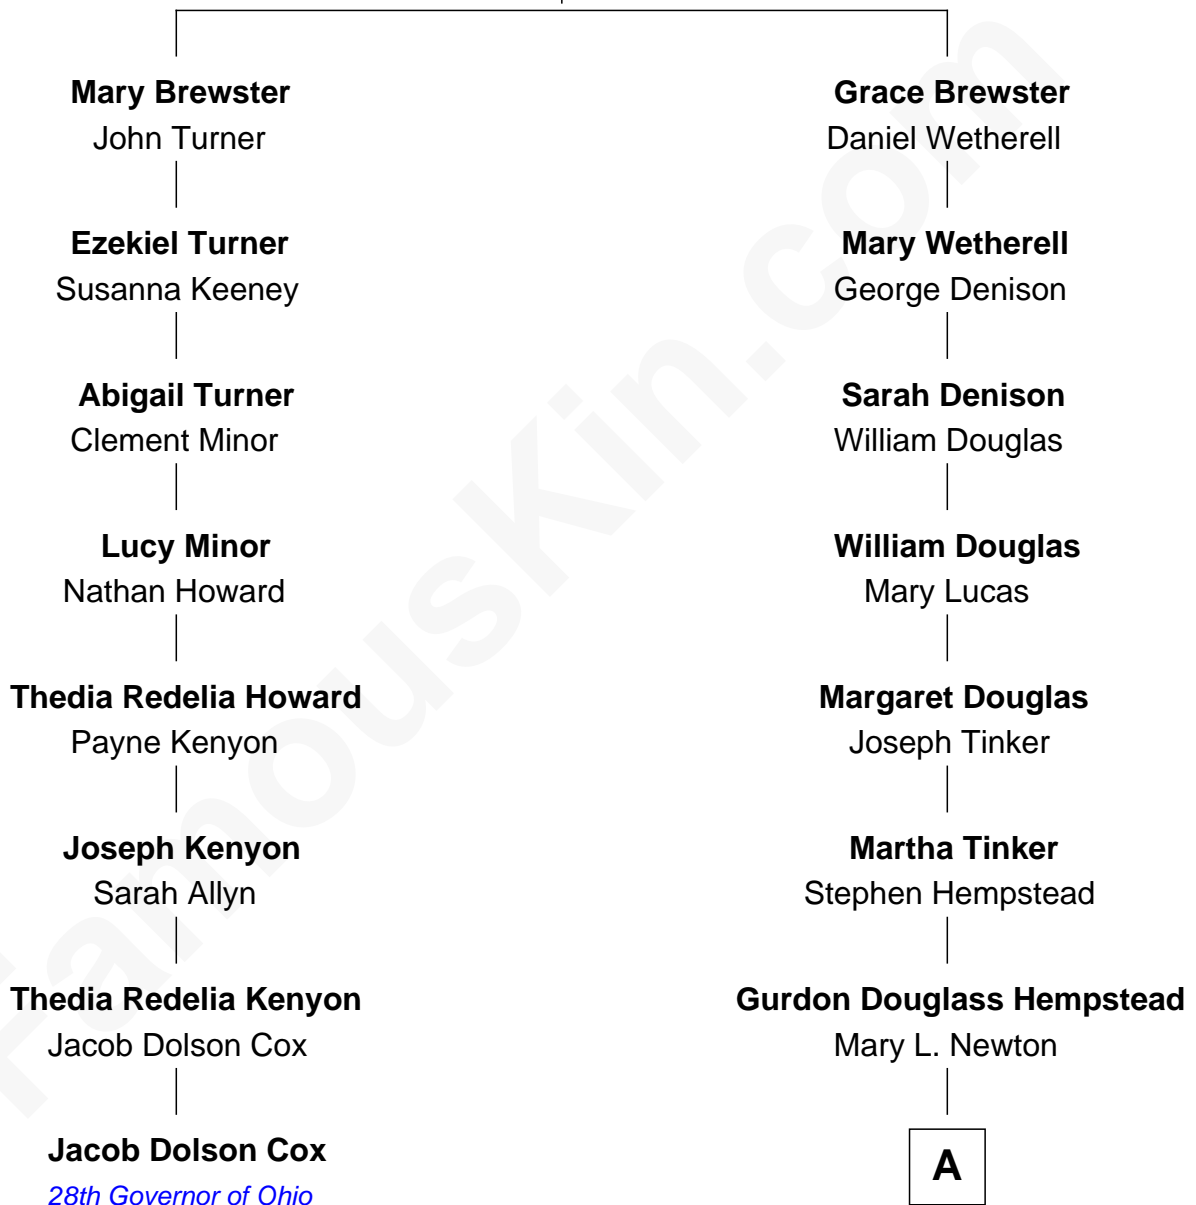

# FamousKin.com Relationship Chart of

**Jacob Dolson Cox**  
*28th Governor of Ohio*

7th cousin 4 times removed of

**Richard Gere**  
*Movie Actor*

**Jonathan Brewster**  
Lucretia Oldham

A

**Julia Anne Hempstead**

Elisha Thomas Tiffany

**Nelson Leroy Tiffany**

Evaline Harriet Williams

**William Stanton Tiffany**

Anna Rebecca Stevens

**Doris Anna Tiffany**

Homer George Gere

**Richard Gere**

*Movie Actor*