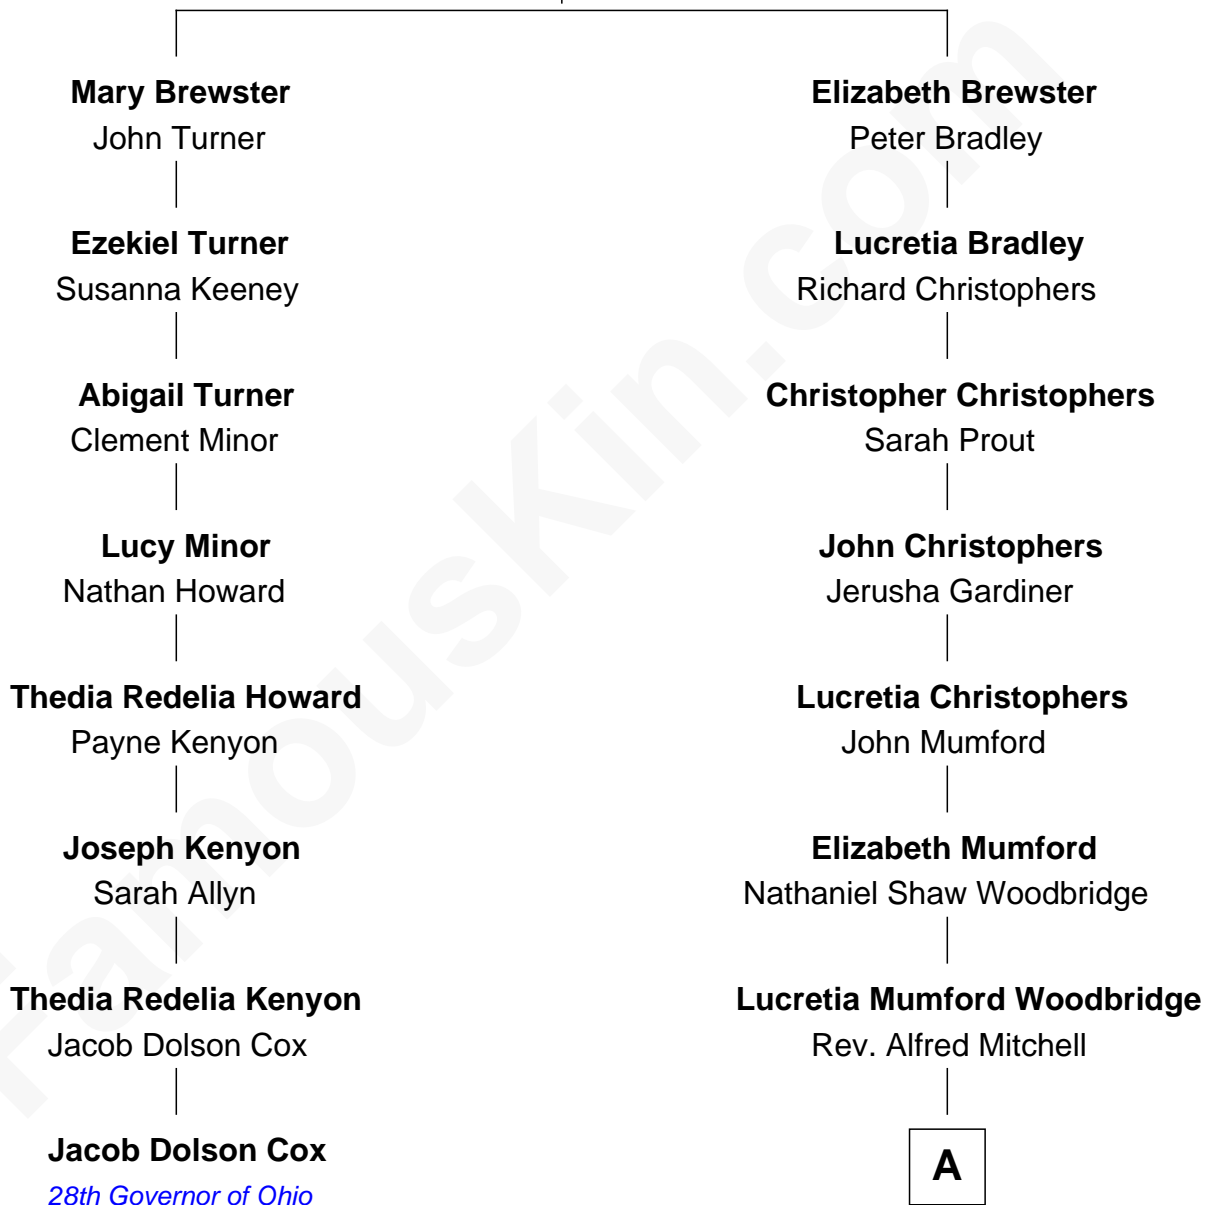

FamousKin.com Relationship Chart of

Jacob Dolson Cox
28th Governor of Ohio

7th cousin 5 times removed of

Paget Brewster
TV Actress

Jonathan Brewster
Lucretia Oldham

A

Donald Grant Mitchell

Mary Frances Pringle

Mary Pringle Mitchell

Edward Larned Ryerson

Donald Mitchell Ryerson

Isabelle McGenniss

Joan Ryerson

George Washington Wales Brewster

Galen Brewster

Hathaway Tew