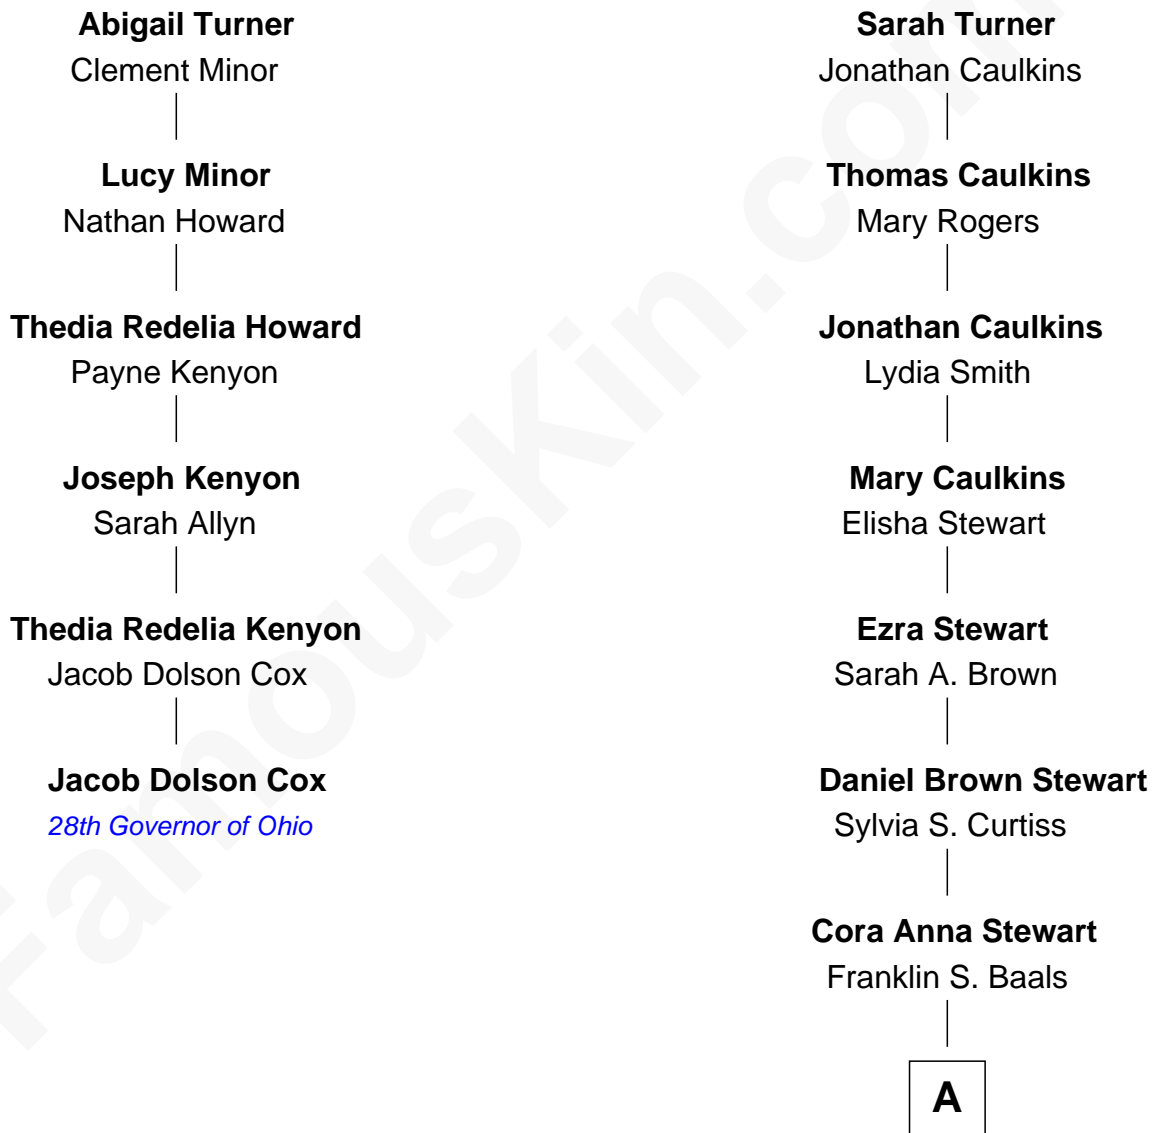

# FamousKin.com Relationship Chart of

**Jacob Dolson Cox**

*28th Governor of Ohio*

5th cousin 5 times removed of

**Edward Norton**

*Movie Actor*

**Ezekiel Turner**  
Susanna Keeney

**A**

**Alice C. Baals**  
Edward Mower Norton

**Edward Mower Norton**  
Betty Kent Harrison

**Edward Mower Norton**  
Lydia Robinson Rouse

**Edward Norton**  
*Movie Actor*

FamousKin.com