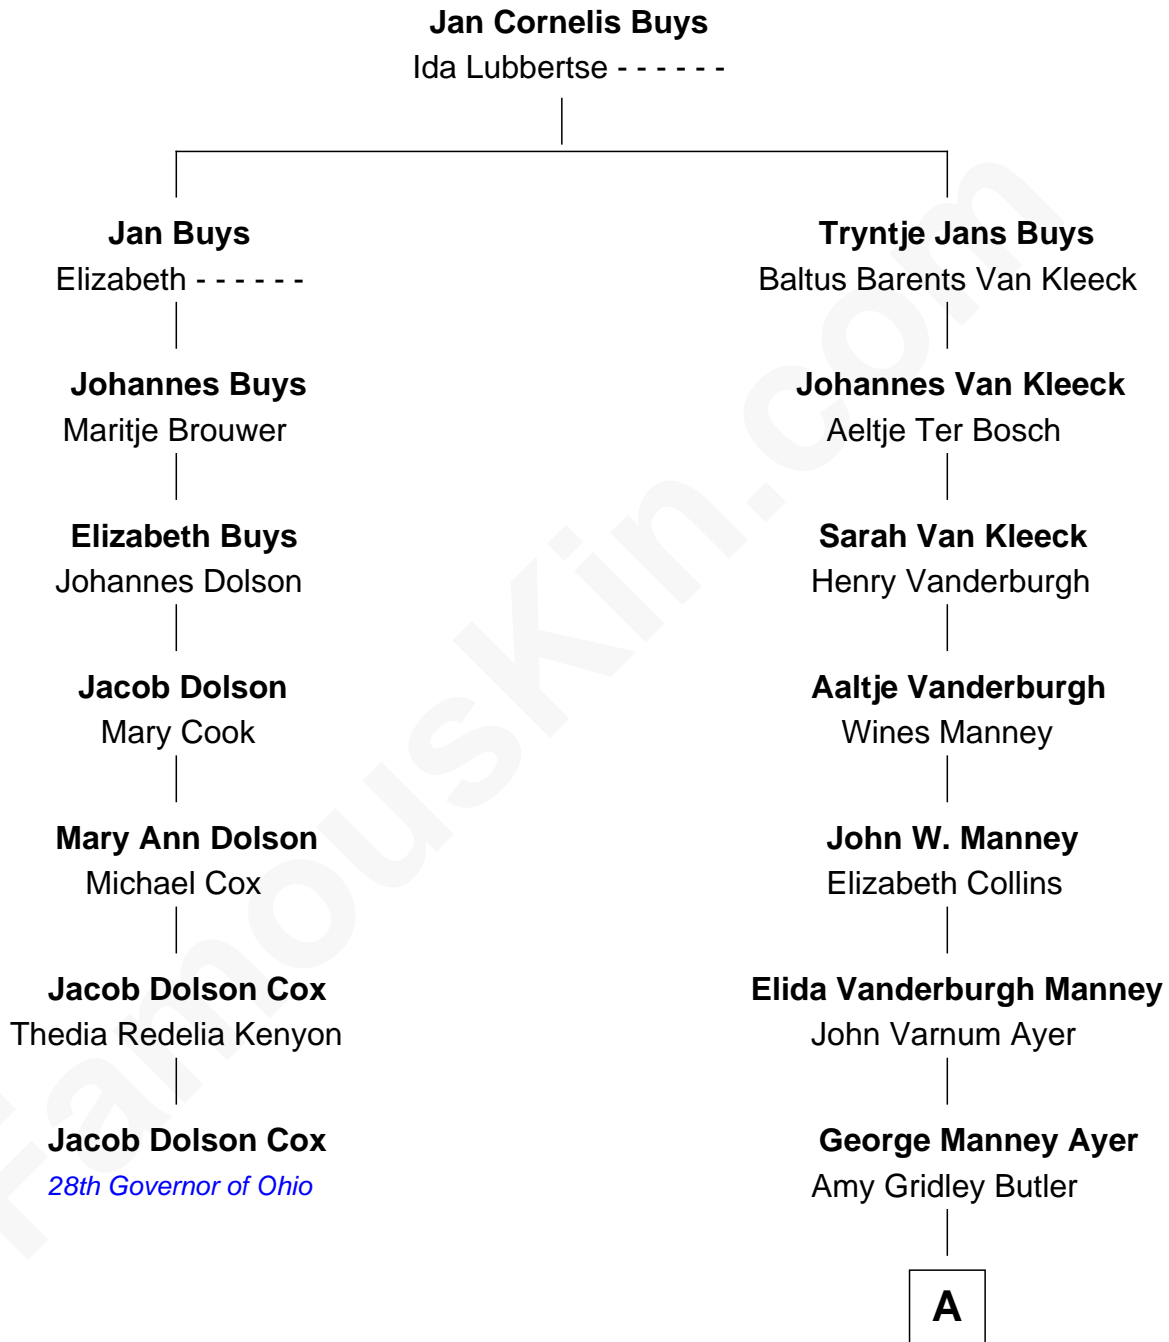

# FamousKin.com Relationship Chart of

**Jacob Dolson Cox**  
*28th Governor of Ohio*

6th cousin 3 times removed of

**Gerald Ford**  
*38th U.S. President*

**A**

**Adele Augusta Ayer**  
Levi Addison Gardner

**Dorothy Ayer Gardner**  
Leslie Lynch King

**Gerald Ford**  
*38th U.S. President*

FamousKin.com