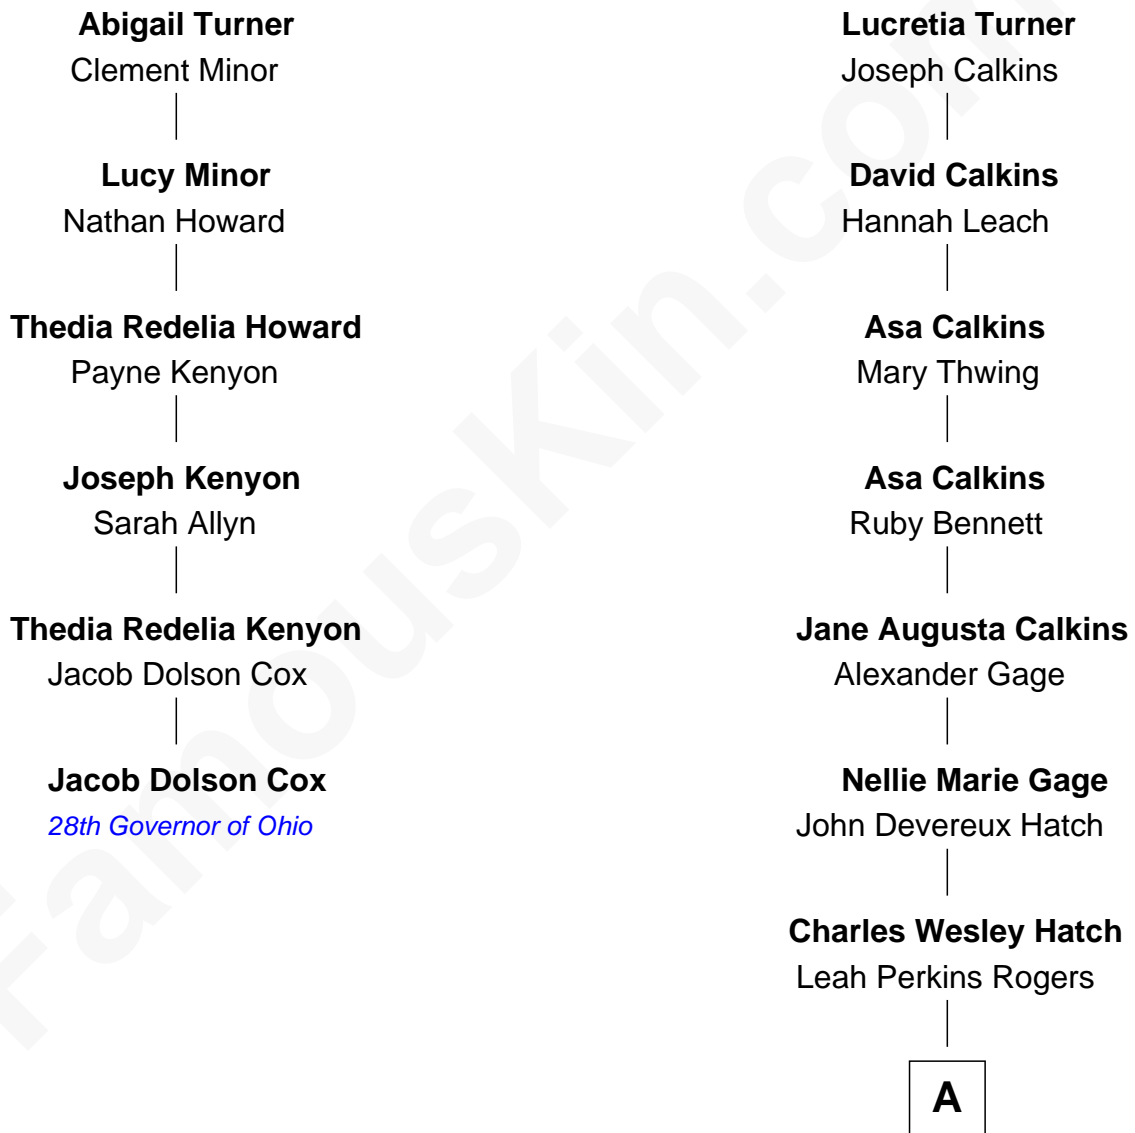

# FamousKin.com Relationship Chart of

**Jacob Dolson Cox**

*28th Governor of Ohio*

5th cousin 3 times removed of

**Richard Hatch**

*TV and Movie Actor*

**Ezekiel Turner**  
Susanna Keeney

**A**

|  
**John Raymond Hatch**

Elizabeth White

|  
**Richard Hatch**

*TV and Movie Actor*

FamousKin.com