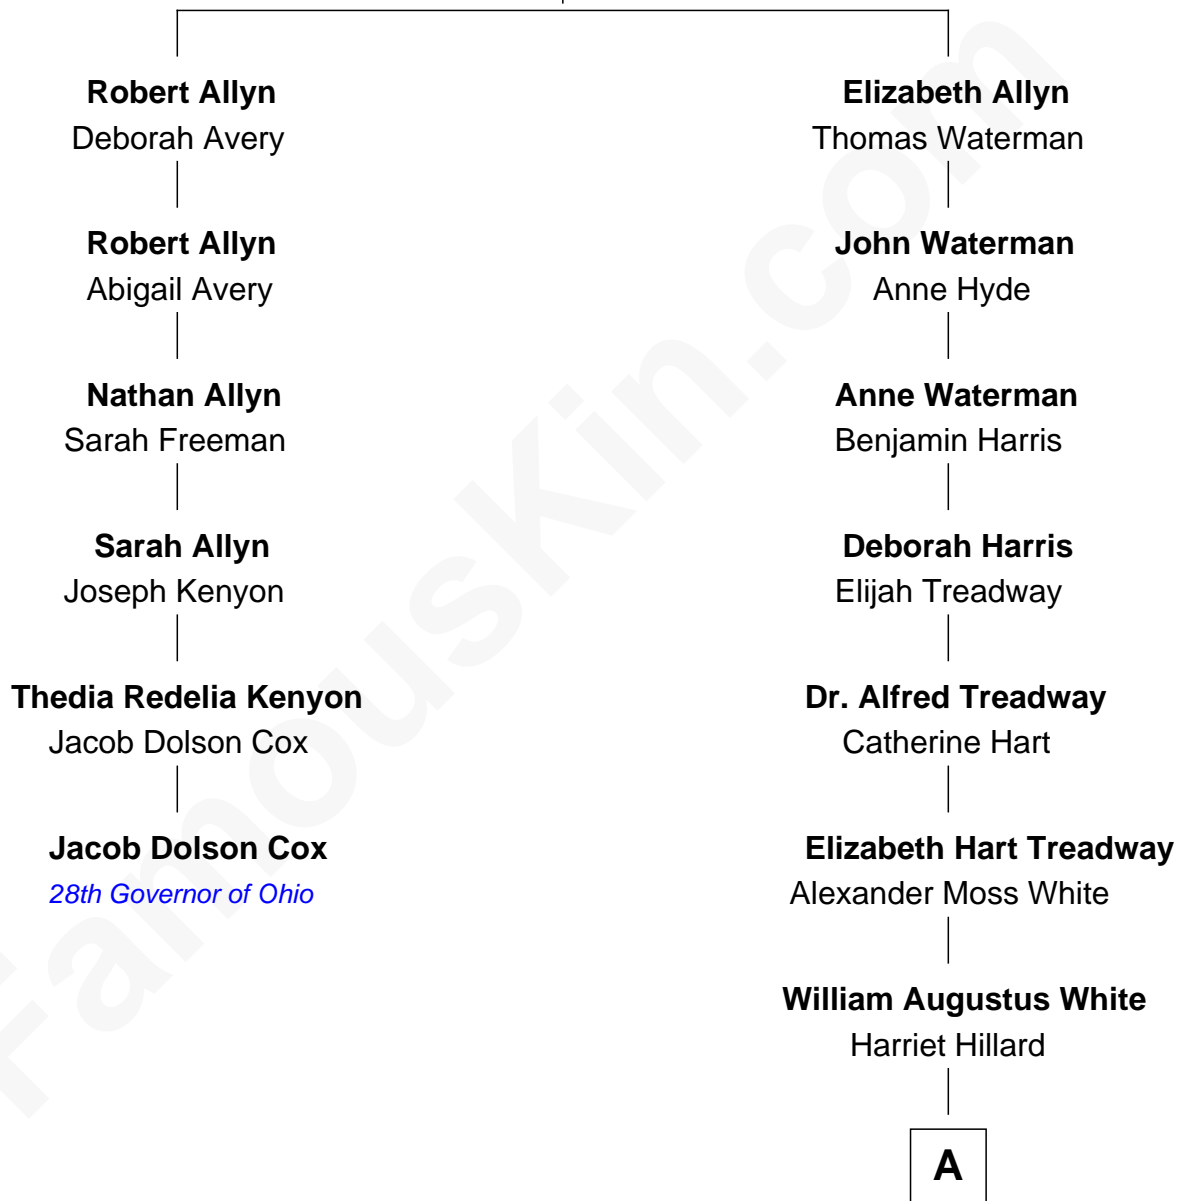

FamousKin.com Relationship Chart of

Jacob Dolson Cox

28th Governor of Ohio

5th cousin 4 times removed of

Bill Weld

68th Governor of Massachusetts

John Allyn
Elizabeth Gager

A

—
Margaret Low White

Francis Minot Weld

—
David Weld

Mary Blake Nichols

—
Bill Weld

68th Governor of Massachusetts

FamousKin.com