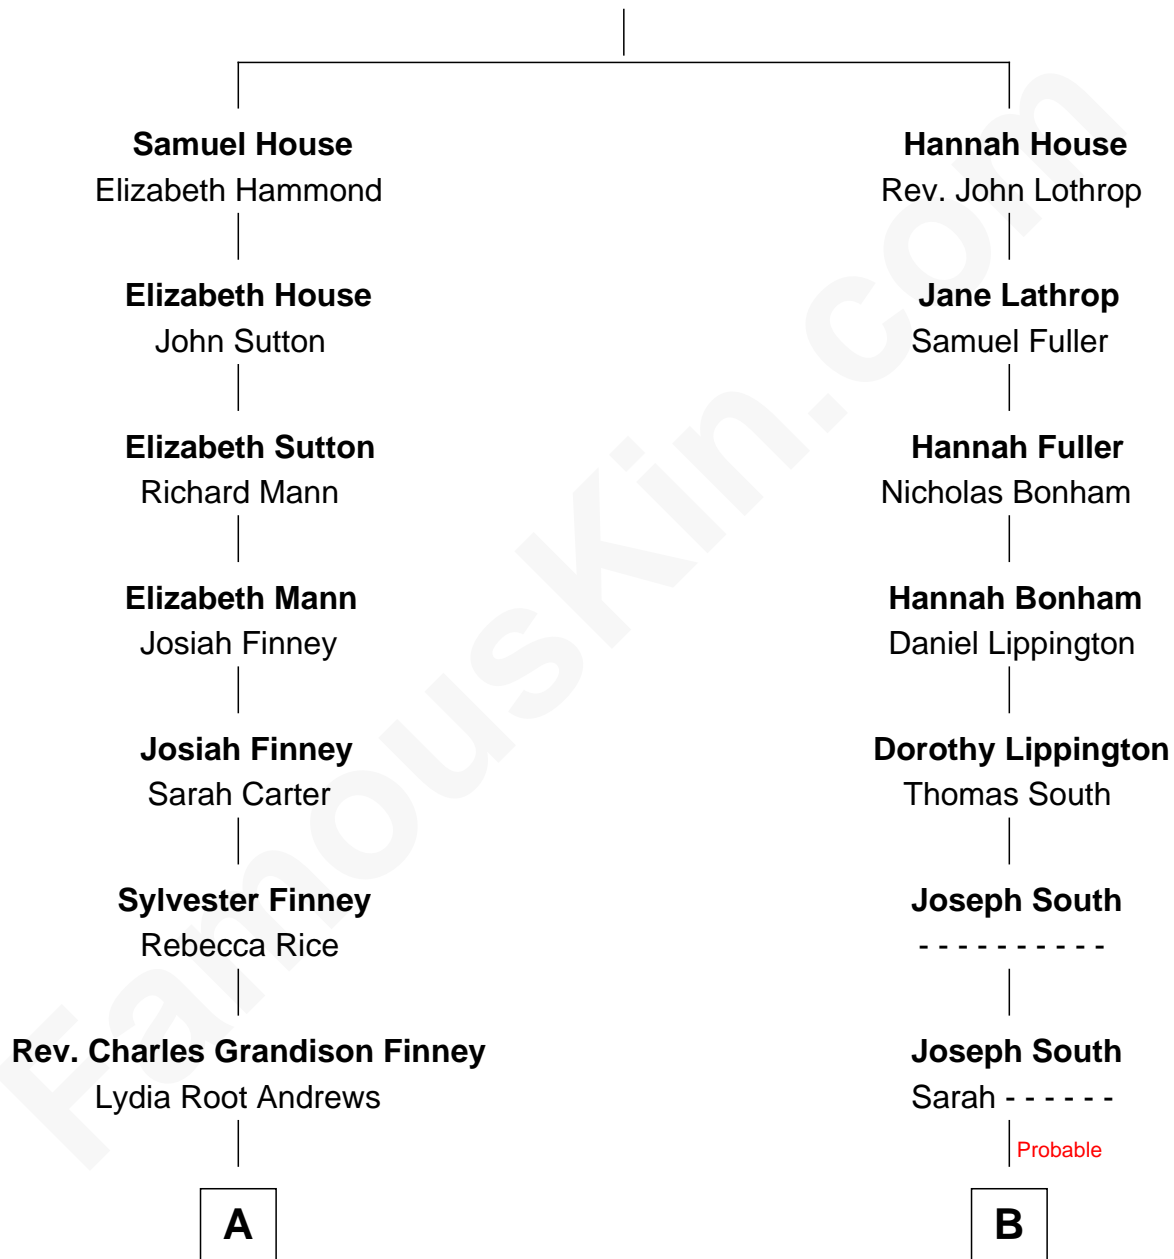

FamousKin.com Relationship Chart of

Kenyon Cox

Painter and Illustrator

8th cousin 4 times removed of

Don Knotts

TV and Movie Actor

Rev. John House

Alice - - - - -

A

Helen Clarissa Finney
Gen. Jacob Dolson Cox

Kenyon Cox
Painter and Illustrator

B

Benjamin South
Elizabeth Slack

Enoch South
Ruth Gregg

Ruth South
William Knotts

Lewis E. Knotts
Mary Ann Johnson

William Jesse Knotts
Elsie Luzetta Moore

Don Knotts
TV and Movie Actor

FamousKin.com