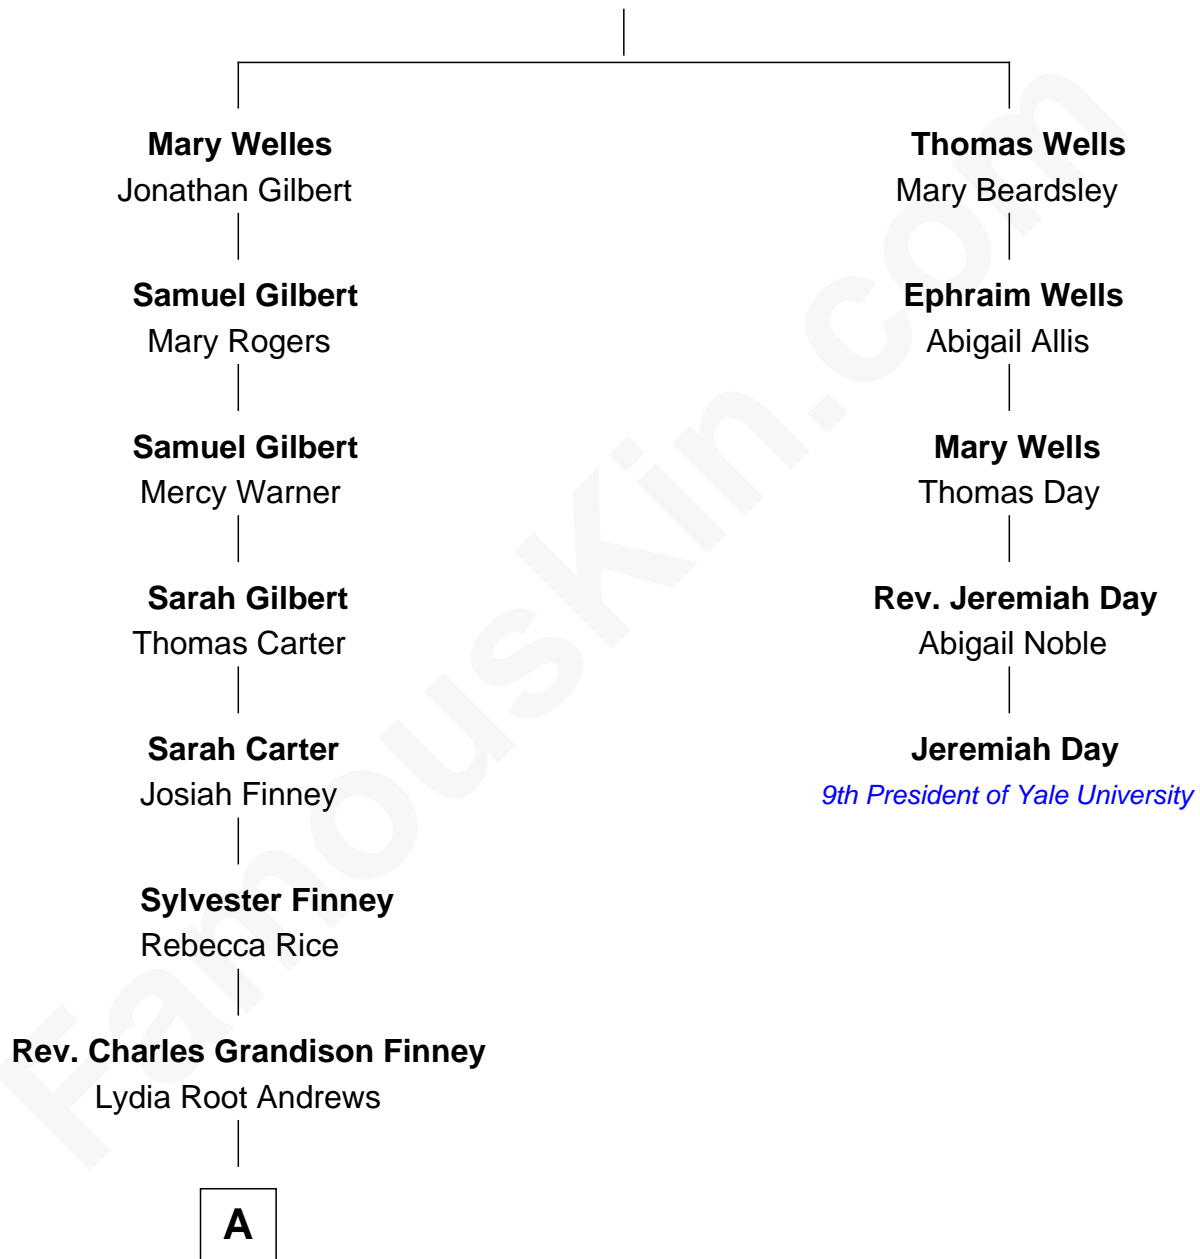

# FamousKin.com Relationship Chart of

**Kenyon Cox**

*Painter and Illustrator*

4th cousin 4 times removed of

**Jeremiah Day**

*9th President of Yale University*

**Thomas Welles**

Frances Albright

**A**

—  
**Helen Clarissa Finney**  
Gen. Jacob Dolson Cox

—  
**Kenyon Cox**  
*Painter and Illustrator*

FamousKin.com