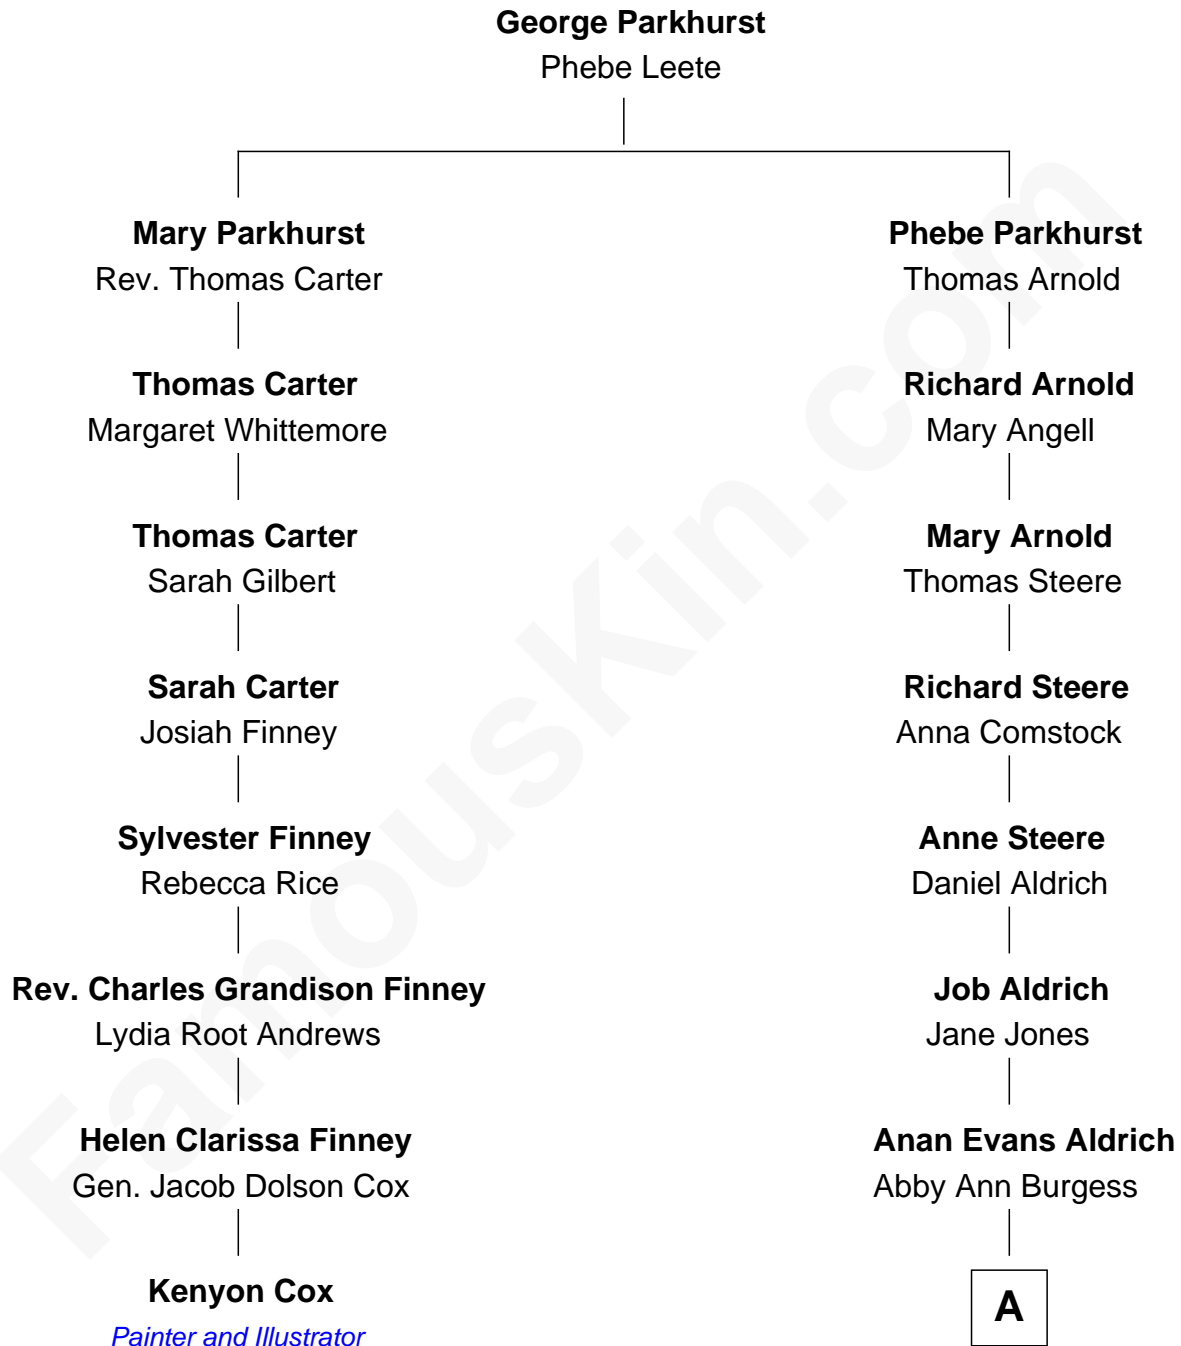

FamousKin.com

Relationship Chart of

Kenyon Cox

Painter and Illustrator

7th cousin 2 times removed of

Nelson Rockefeller

41st U.S. Vice-President

A

Nelson Wilmarth Aldrich
Abby Pearce Truman Chapman

Abby Greene Aldrich
John Davison Rockefeller

Nelson Rockefeller
41st U.S. Vice-President

FamousKin.com