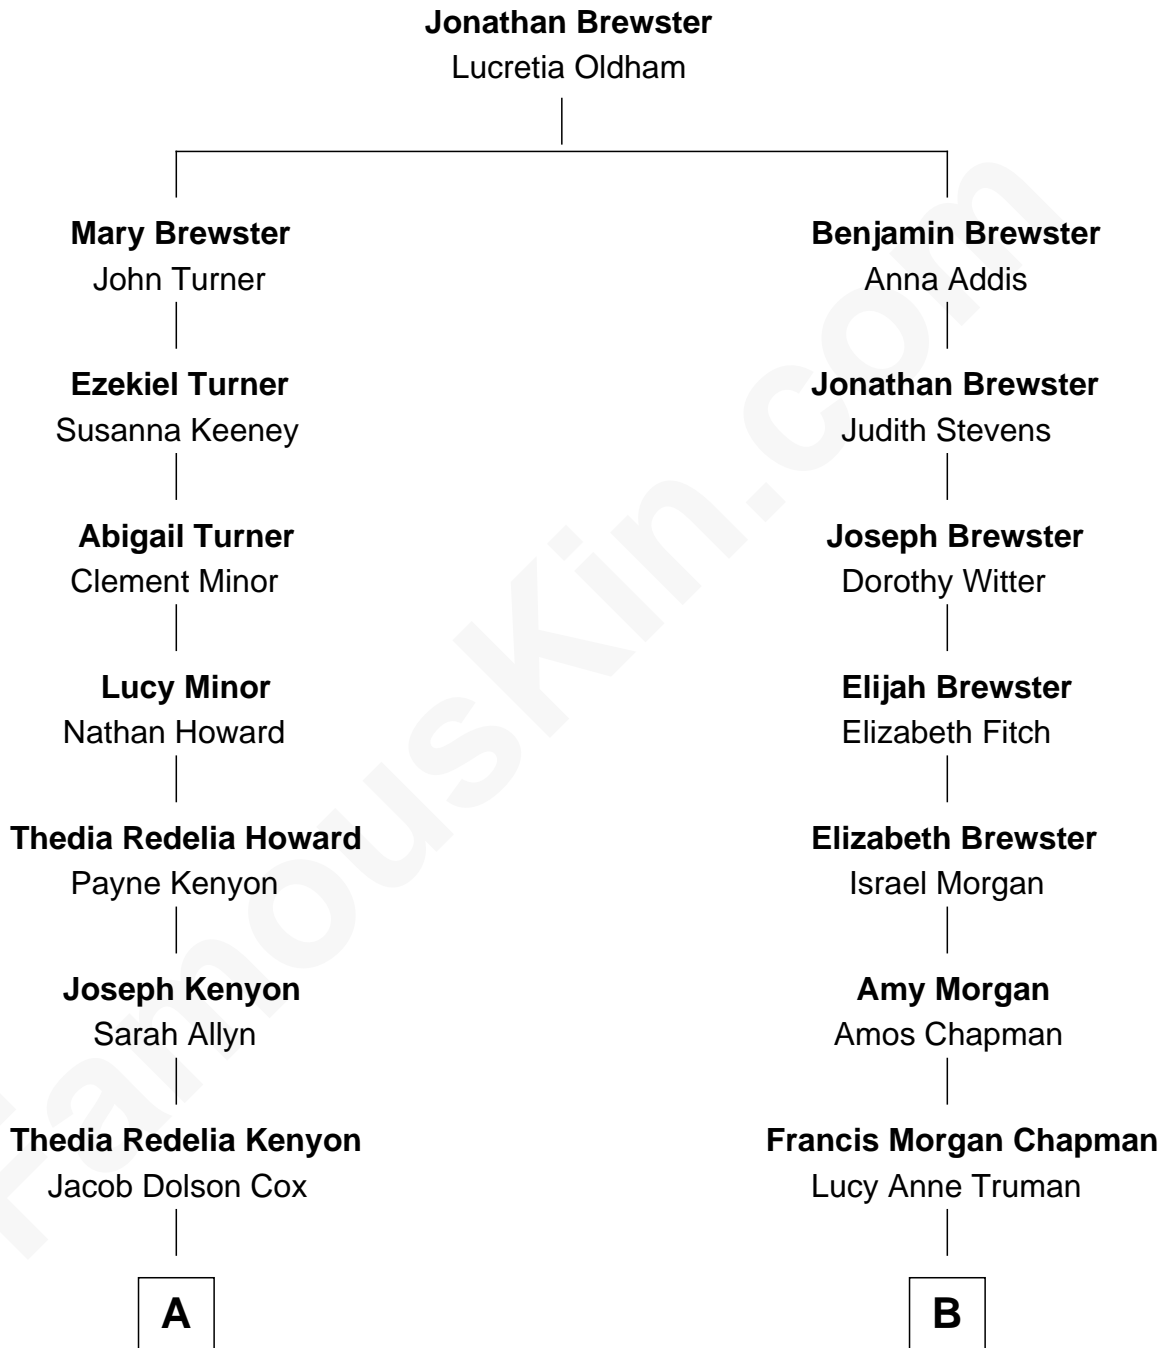

FamousKin.com

Relationship Chart of

Kenyon Cox

Painter and Illustrator

8th cousin 1 time removed of

Nelson Rockefeller

41st U.S. Vice-President

A

Gen. Jacob Dolson Cox

Helen Clarissa Finney

Kenyon Cox

Painter and Illustrator

B

Abby Pearce Truman Chapman

Nelson Wilmarth Aldrich

Abby Greene Aldrich

John Davison Rockefeller

Nelson Rockefeller

41st U.S. Vice-President

FamousKin.com