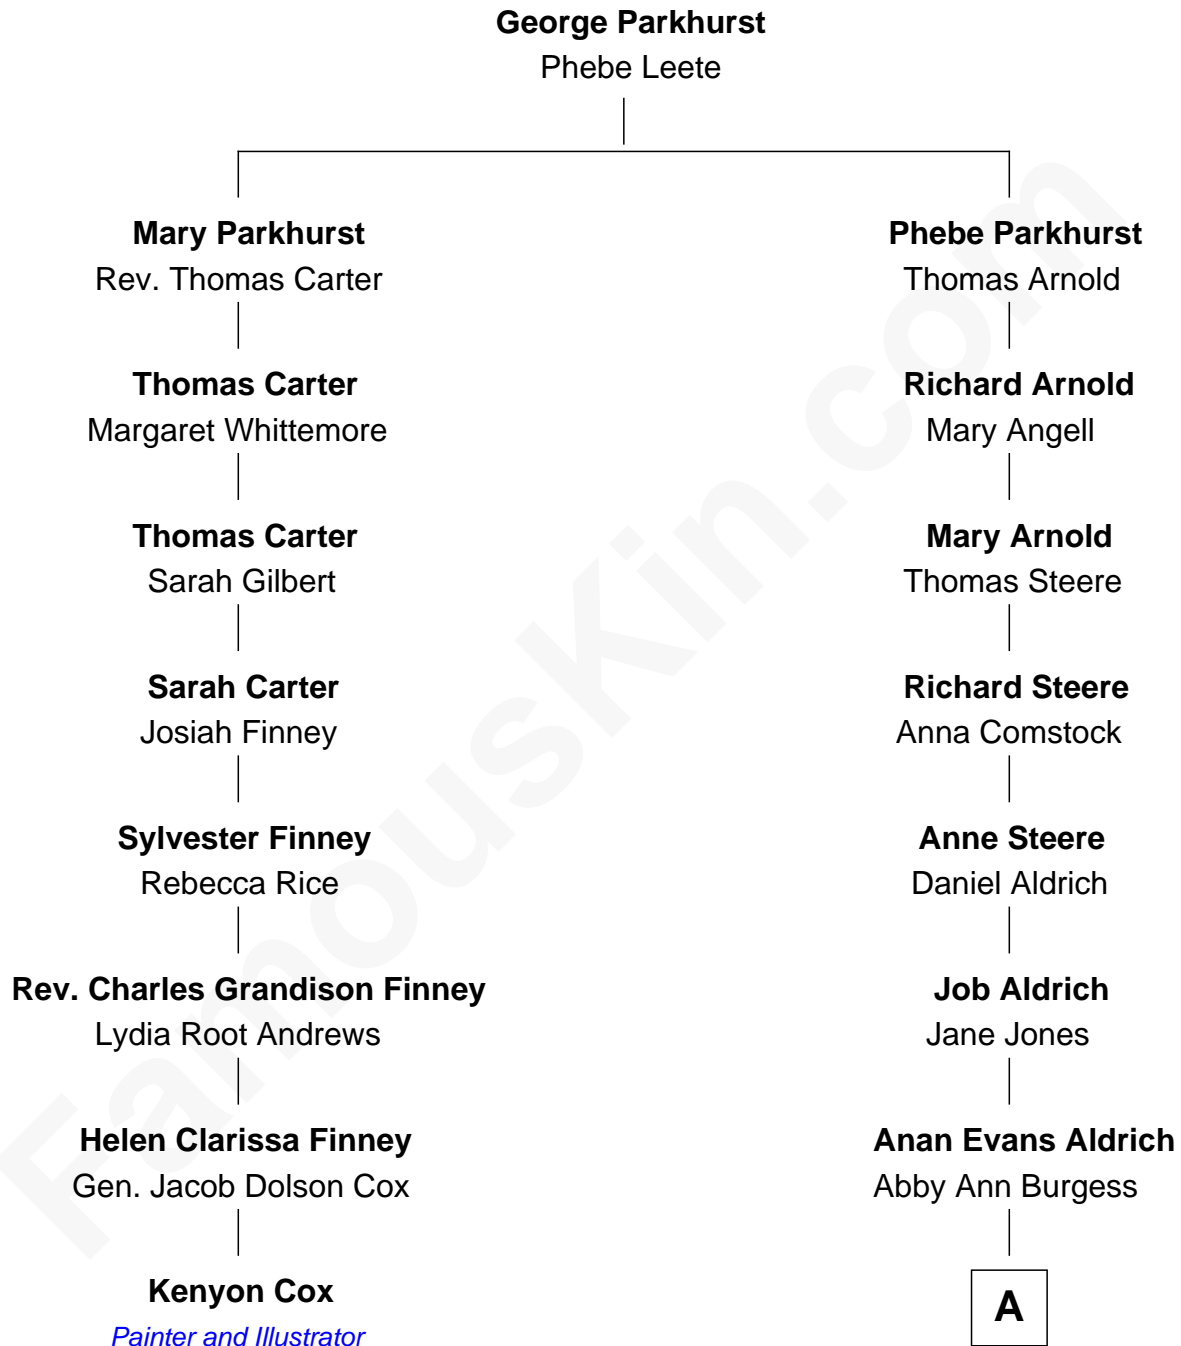

FamousKin.com

Relationship Chart of

Kenyon Cox

Painter and Illustrator

7th cousin 2 times removed of

Winthrop Rockefeller

37th Governor of Arkansas

A

Nelson Wilmarth Aldrich
Abby Pearce Truman Chapman

Abby Greene Aldrich
John Davison Rockefeller

Winthrop Rockefeller
37th Governor of Arkansas

FamousKin.com