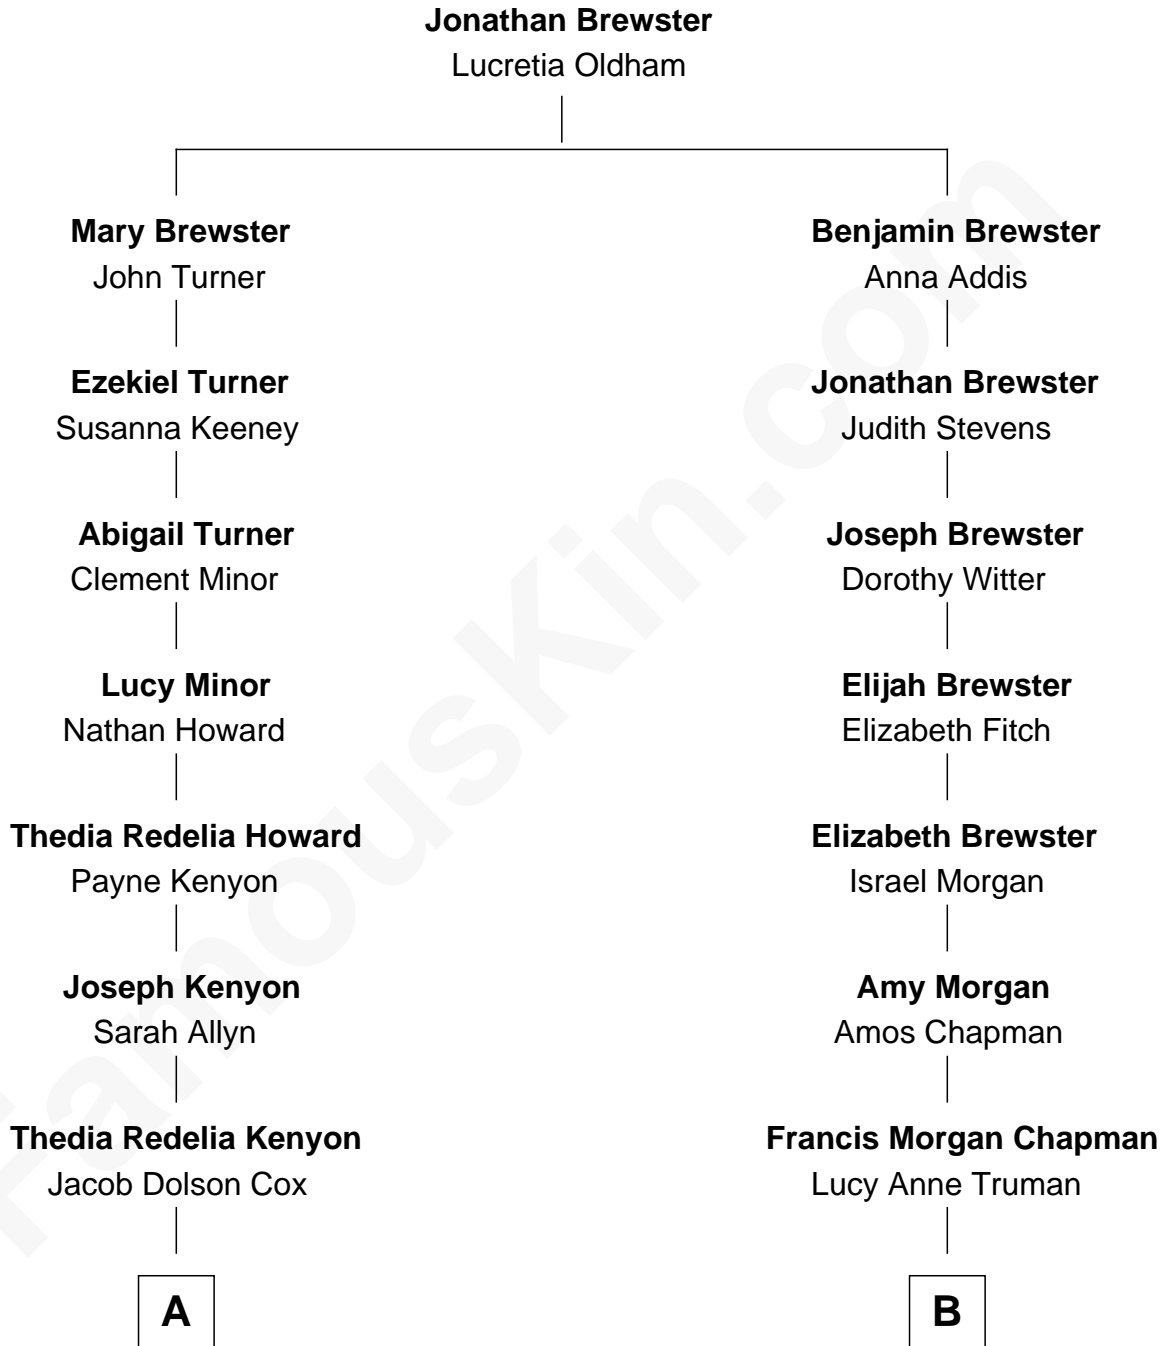

FamousKin.com

Relationship Chart of

Kenyon Cox

Painter and Illustrator

8th cousin 1 time removed of

Winthrop Rockefeller

37th Governor of Arkansas

A

Gen. Jacob Dolson Cox
Helen Clarissa Finney

Kenyon Cox
Painter and Illustrator

B

Abby Pearce Truman Chapman
Nelson Wilmarth Aldrich

Abby Greene Aldrich
John Davison Rockefeller

Winthrop Rockefeller
37th Governor of Arkansas