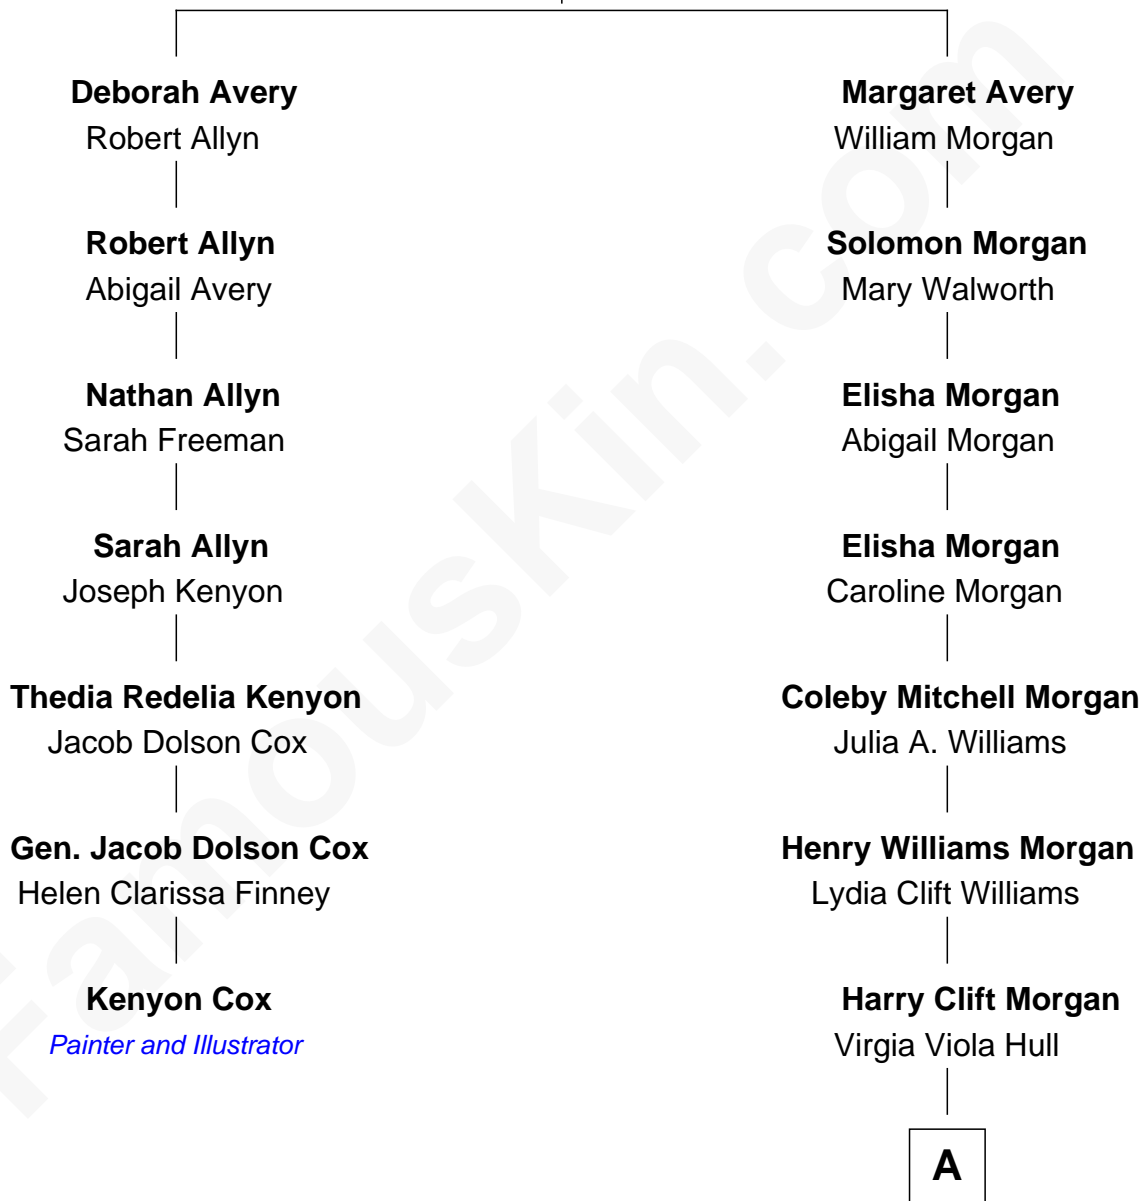

FamousKin.com Relationship Chart of

Kenyon Cox

Painter and Illustrator

6th cousin 3 times removed of

Gretchen Mol

TV and Movie Actress

James Avery
Deborah Stallion

A

Henry Williams Morgan

Beatrix Chappuis

Janet Morgan

James Curtis Mol

Gretchen Mol

TV and Movie Actress

FamousKin.com