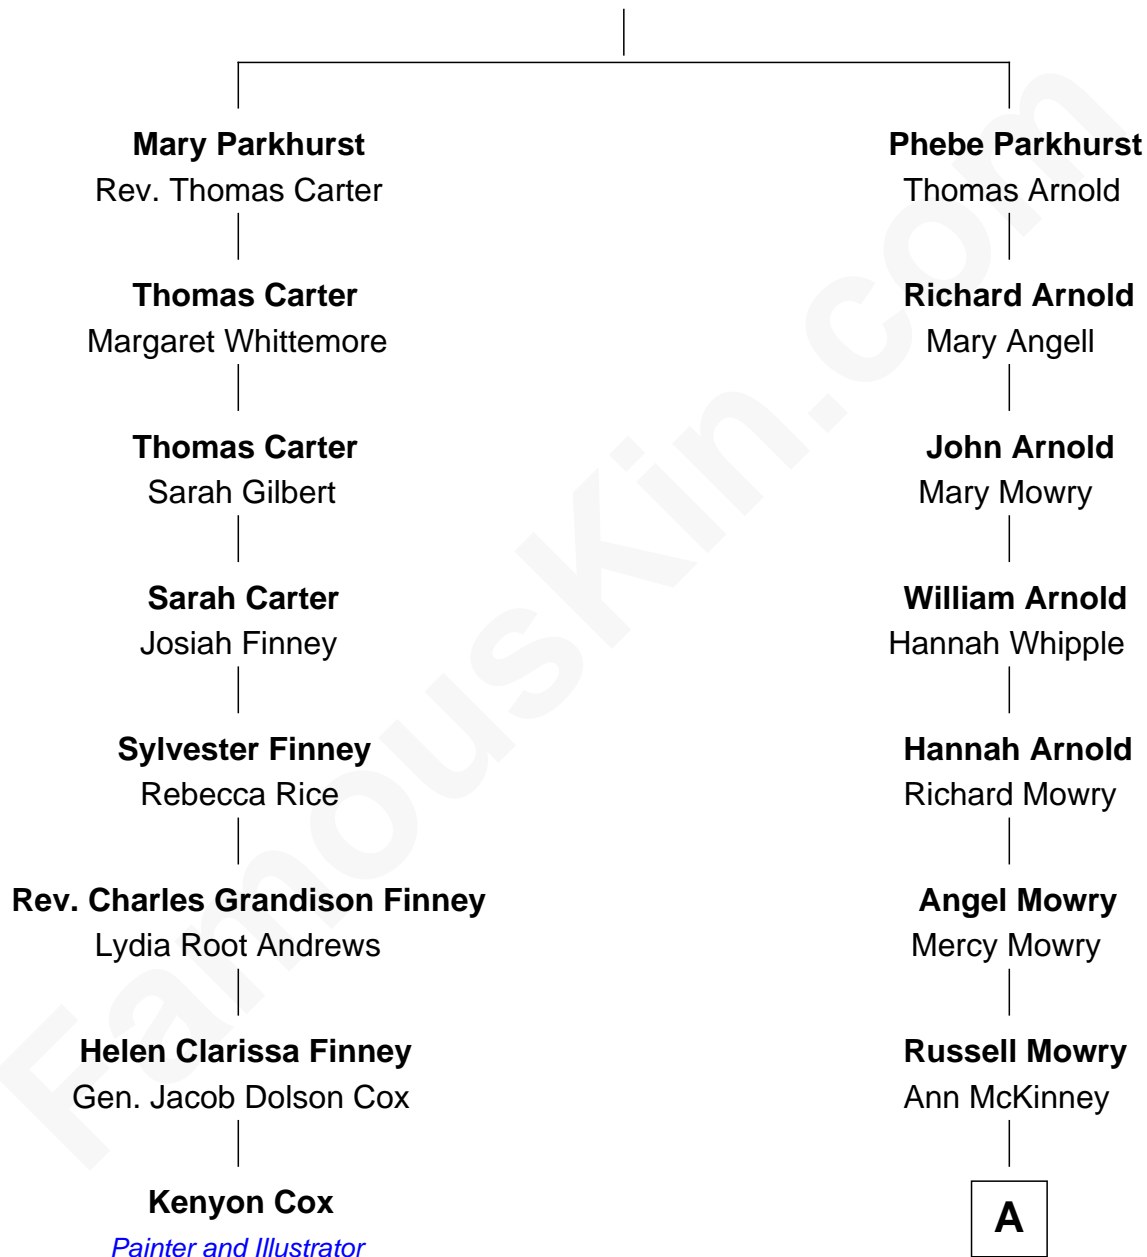

# FamousKin.com Relationship Chart of

**Kenyon Cox**

*Painter and Illustrator*

7th cousin 4 times removed of

**Tamera Mowry**

*TV Actress*

**George Parkhurst**

Phebe Leete

A

**George McKay Mowry**

Sarah Jane Crocker

**George Rodney Mowry**

Isabella May Ferguson

**Mahlon Henry Mowry**

Bernice I. O'Halloran

**Timothy John Mowry**

Darlene Renee Flowers

**Tamera Mowry**

*TV Actress*