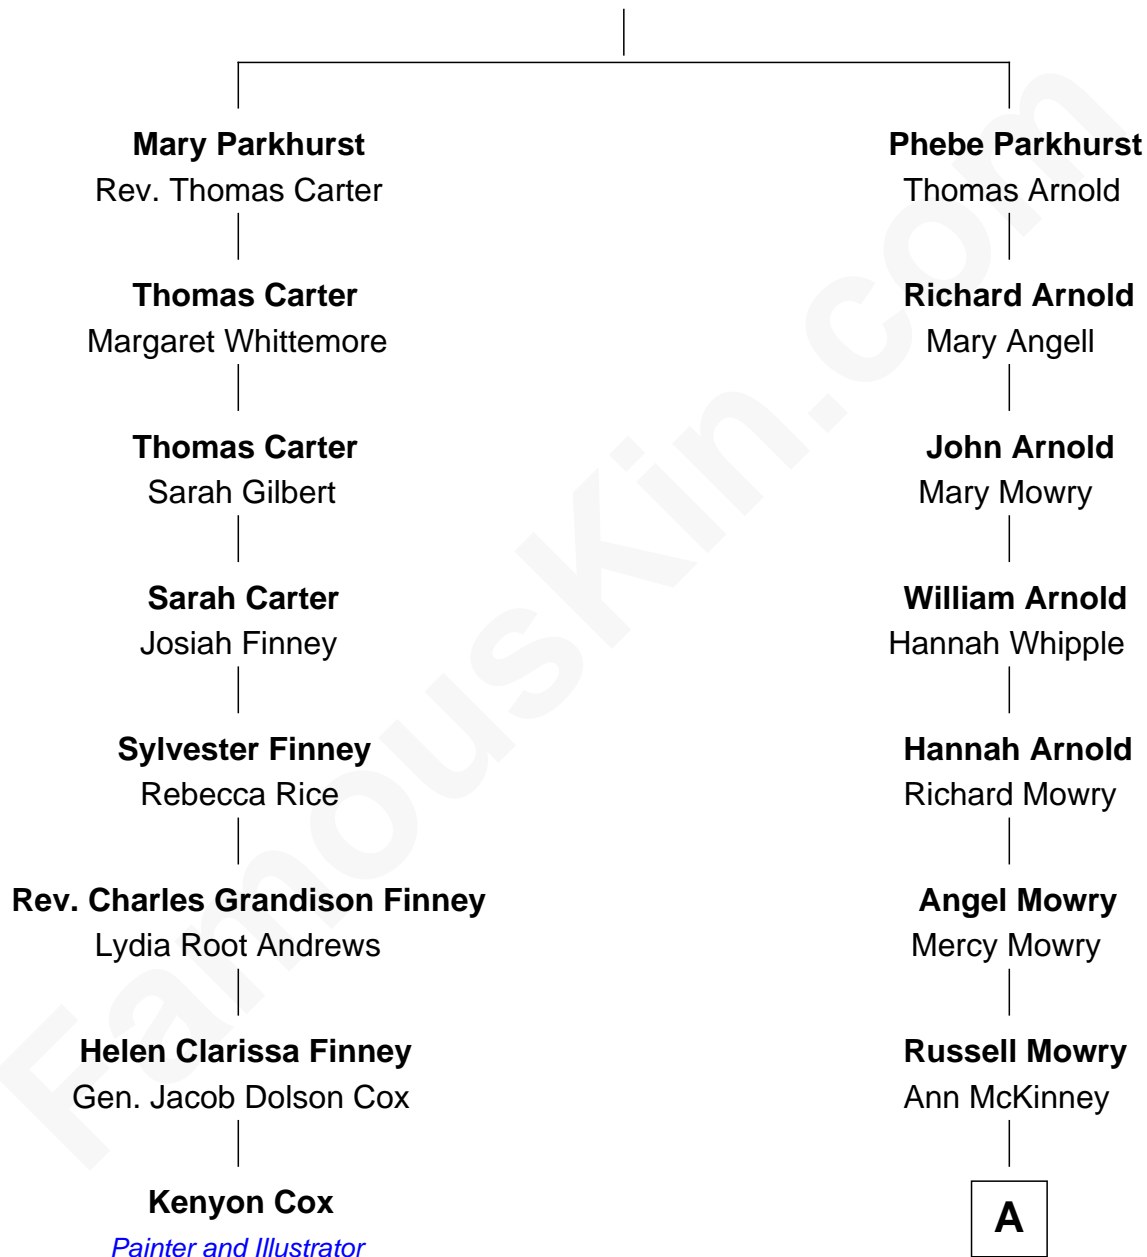

FamousKin.com Relationship Chart of

Kenyon Cox

Painter and Illustrator

7th cousin 4 times removed of

Tia Mowry

TV Actress

George Parkhurst

Phebe Leete

A

George McKay Mowry

Sarah Jane Crocker

George Rodney Mowry

Isabella May Ferguson

Mahlon Henry Mowry

Bernice I. O'Halloran

Timothy John Mowry

Darlene Renee Flowers

Tia Mowry

TV Actress