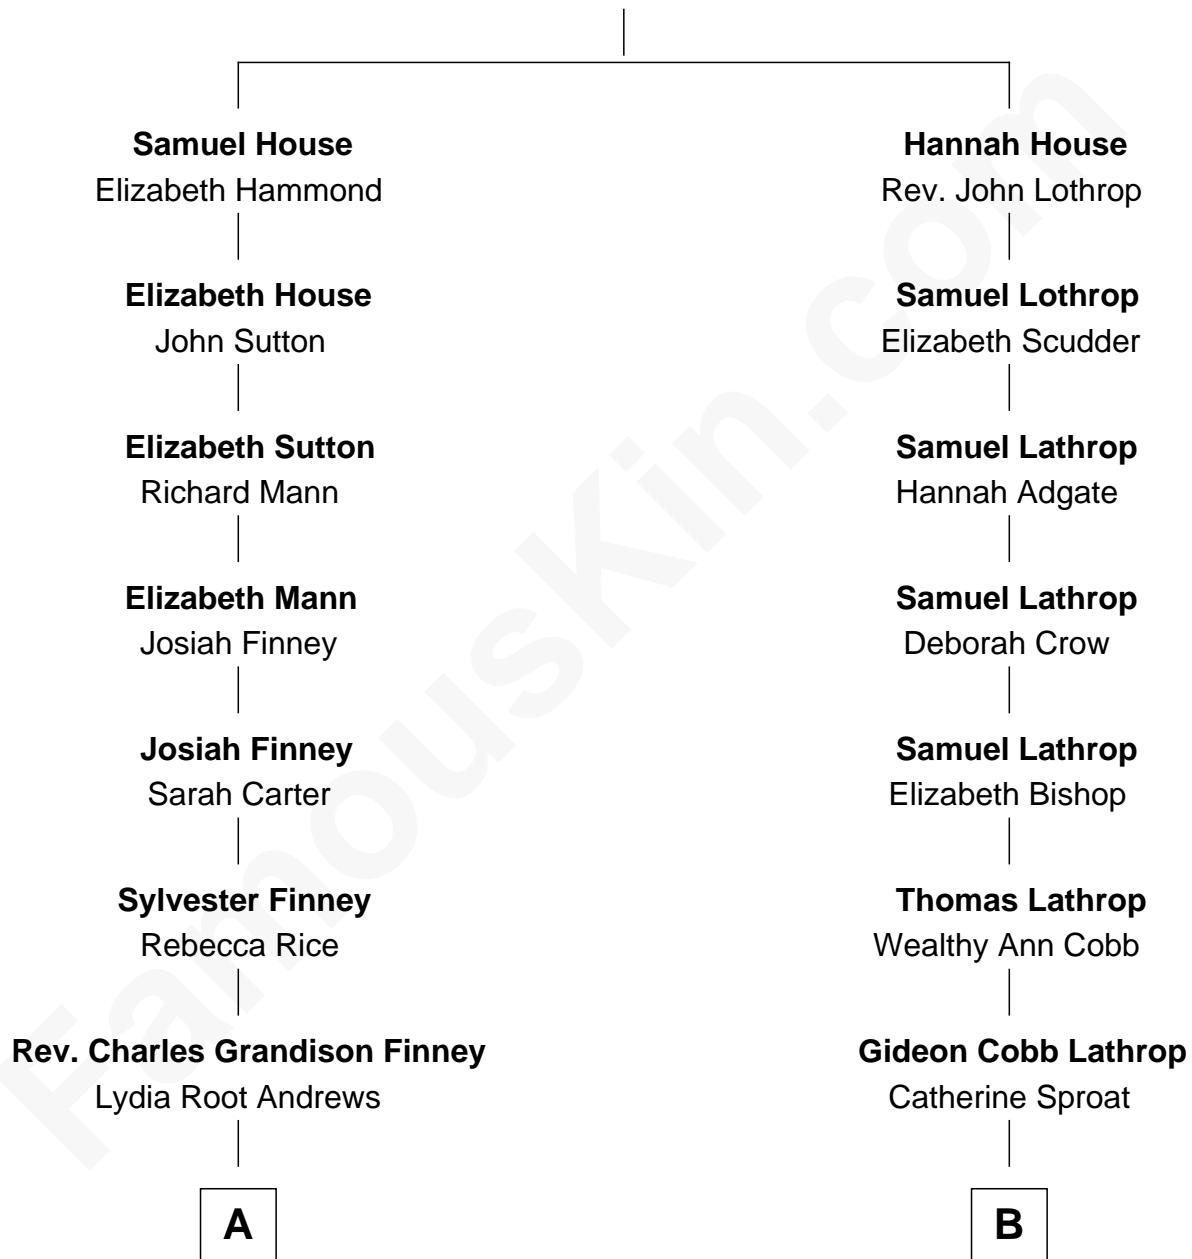

FamousKin.com Relationship Chart of

Kenyon Cox

Painter and Illustrator

8th cousin 3 times removed of

Ann B. Davis

TV Actress

Rev. John House

Alice - - - - -

A

Helen Clarissa Finney
Gen. Jacob Dolson Cox

Kenyon Cox
Painter and Illustrator

B

Gideon Lathrop
Elizabeth Dunlop

Helen Elizabeth Lathrop
Francis H. Stott

Arthur Curtiss Stott
Harriet E. Evans

Marguerite Stott
Cassius Miles Davis