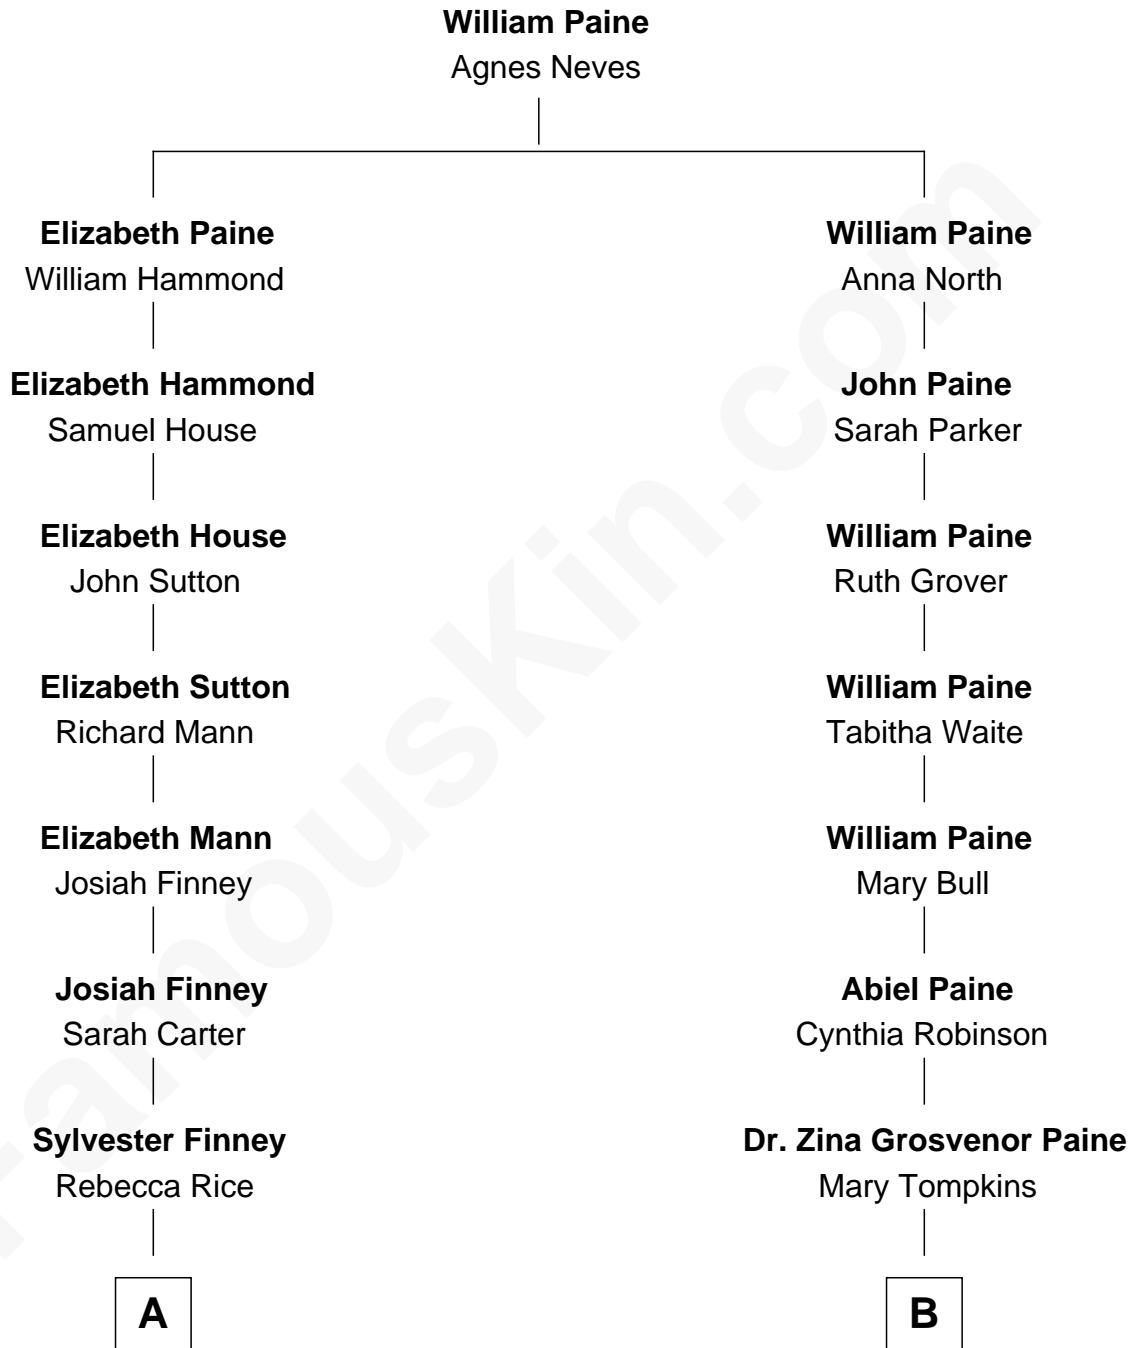

FamousKin.com Relationship Chart of

Kenyon Cox

Painter and Illustrator

9th cousin of

Charles M. Dale

66th Governor of New Hampshire

A

Rev. Charles Grandison Finney

Lydia Root Andrews

Helen Clarissa Finney

Gen. Jacob Dolson Cox

Kenyon Cox

Painter and Illustrator

B

Nathaniel Tompkins Paine

Martha Mariah Milby

Maud Paine

Fred Vernon Dale

Charles M. Dale

66th Governor of New Hampshire

FamousKin.com