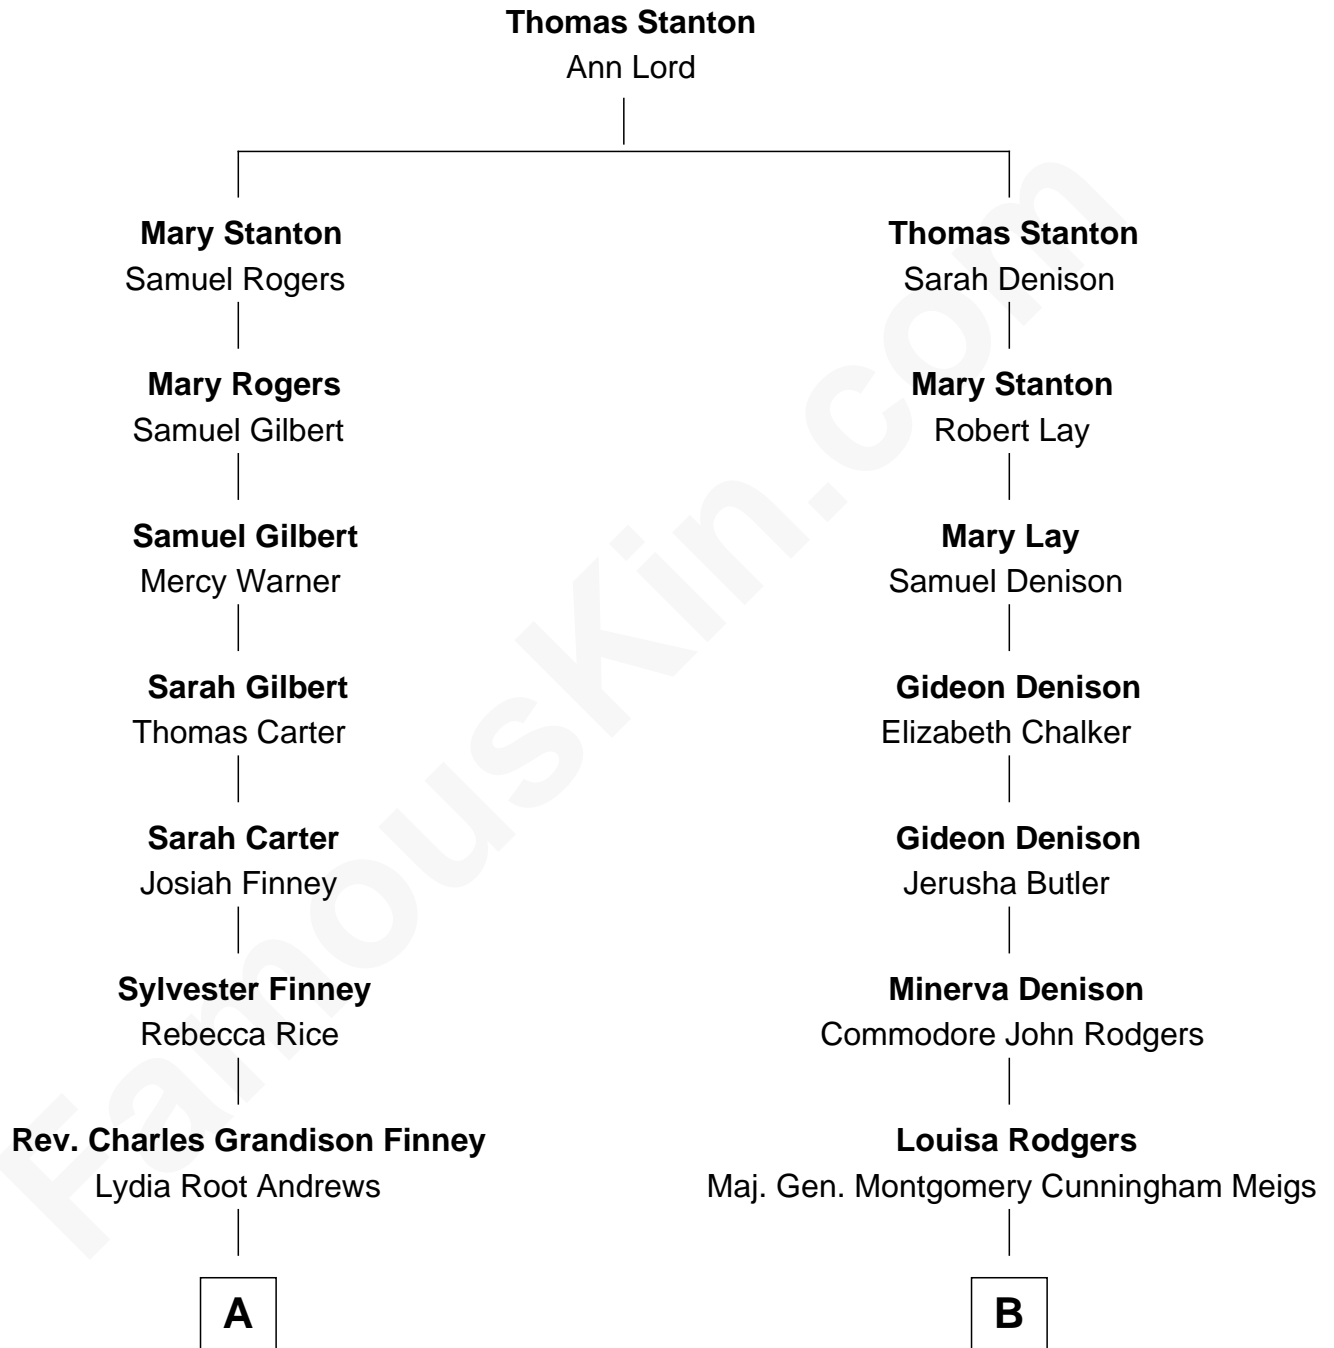

FamousKin.com

Relationship Chart of

Kenyon Cox

Painter and Illustrator

8th cousin 3 times removed of

Parker Stevenson

TV and Movie Actor

A

Helen Clarissa Finney
Gen. Jacob Dolson Cox

Kenyon Cox
Painter and Illustrator

B

Mary Montgomery Meigs
Col. Joseph Hancock Taylor

Evelyn Taylor
Eli Kirk Price

Philip Price
Sarah Meade Harrison

Sarah Meade Price
Richard Stevenson Parker