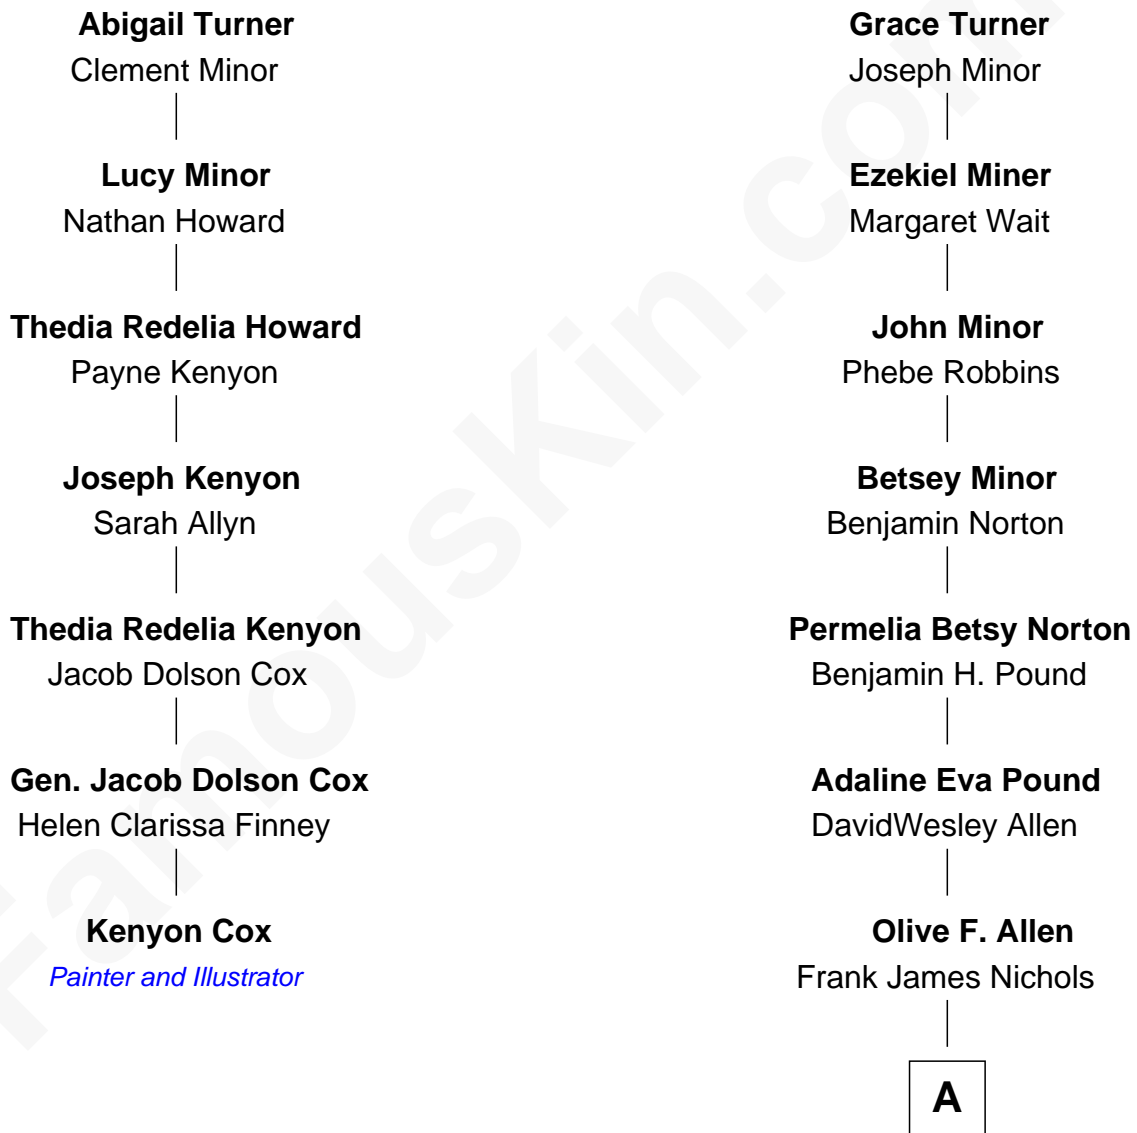

FamousKin.com Relationship Chart of

Kenyon Cox

Painter and Illustrator

6th cousin 4 times removed of

Taylor Lautner

TV and Movie Actor

Ezekiel Turner

Susanna Keeney

A

—
Keith Francis Nichols

Wanda J. Yount
—

Patricia Anne Nichols

David Andrew Bos
—

Deborah C. Bos

Daniel Joseph Lautner
—

Taylor Lautner