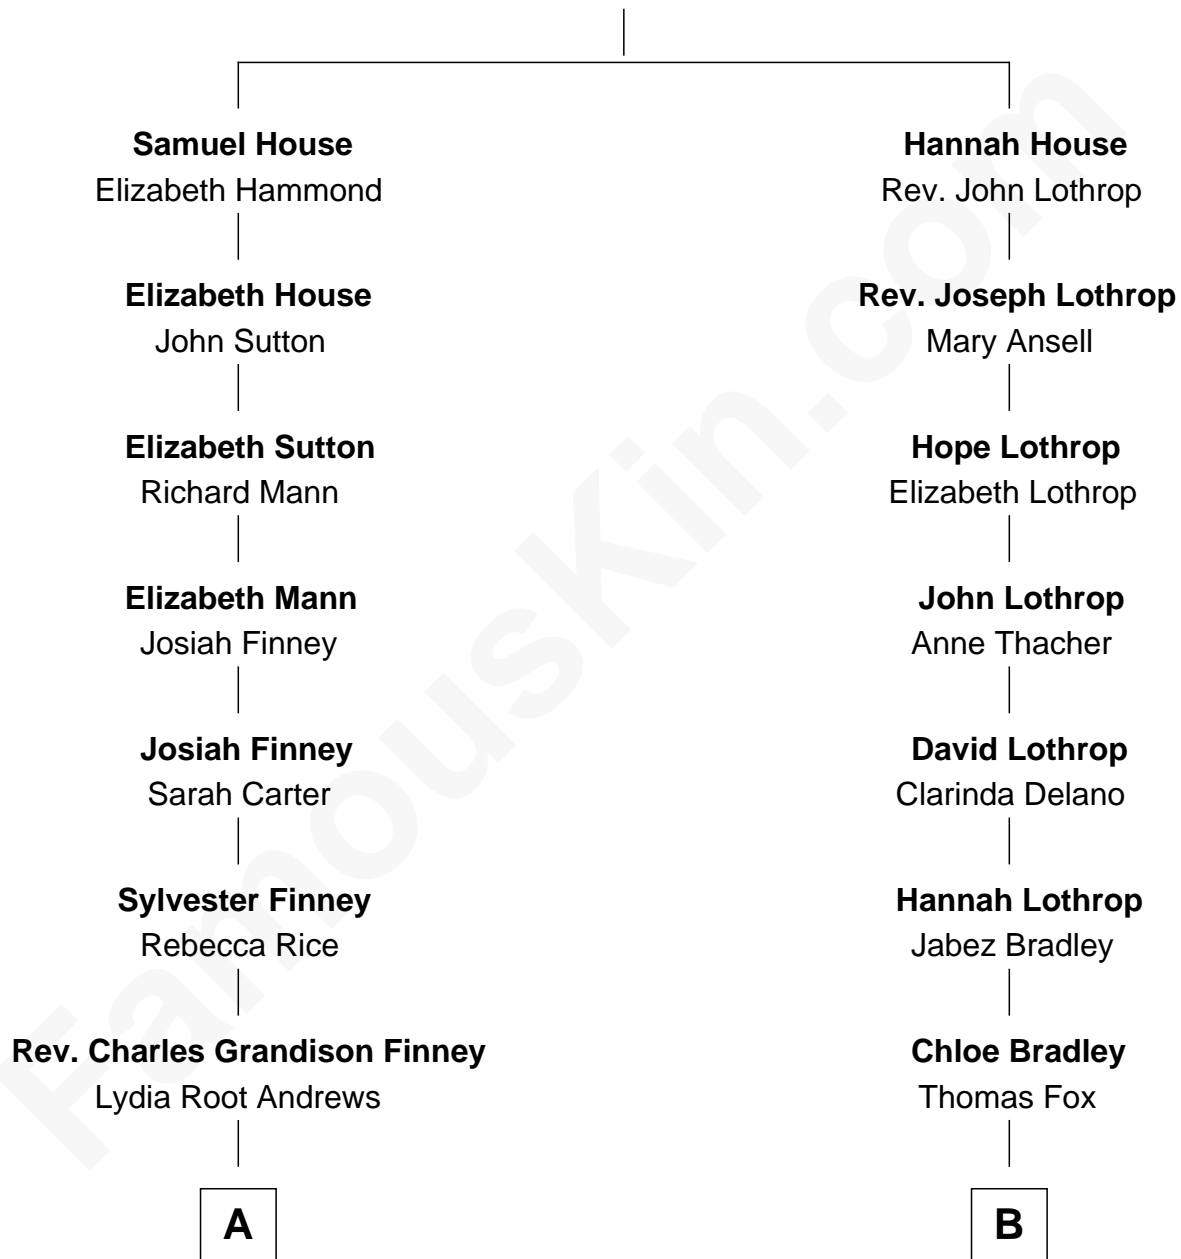

# FamousKin.com Relationship Chart of

**Kenyon Cox**

*Painter and Illustrator*

8th cousin 3 times removed of

**John Ritter**

*TV and Movie Actor*

**Rev. John House**

Alice - - - - -

**A**

**Helen Clarissa Finney**  
Gen. Jacob Dolson Cox

**Kenyon Cox**  
*Painter and Illustrator*

**B**

**Pliny Lothrop Fox**  
Laura Utley Riddle

**William P. L. Fox**  
Harriett Lucina Tilton

**Harriett Fay Fox**  
Dr. Harry Thomas Southworth

**Dorothy Fay Southworth**  
Woodward Maurice Ritter

**John Ritter**  
*TV and Movie Actor*

FamousKin.com