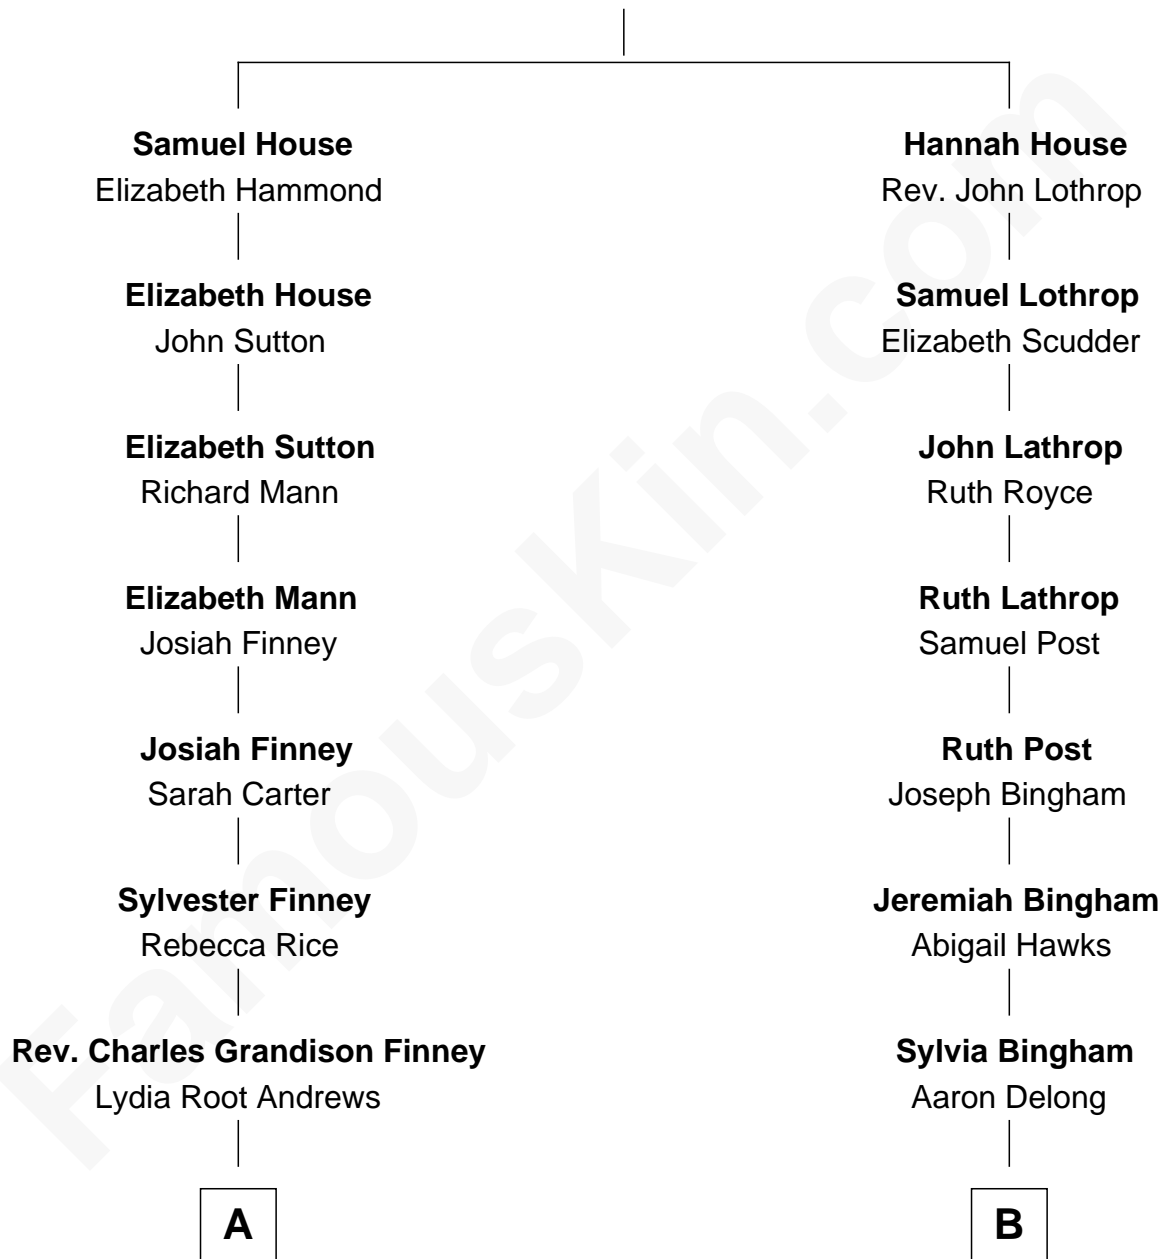

FamousKin.com Relationship Chart of

Kenyon Cox

Painter and Illustrator

8th cousin 5 times removed of

Sarah Palin

9th Governor of Alaska

Rev. John House

Alice - - - - -

A

Helen Clarissa Finney
Gen. Jacob Dolson Cox

Kenyon Cox
Painter and Illustrator

B

Abigail Delong
Luman Field

Lucinda M. Field
William M. Heath

James W. Heath
Alma Miranda Rhodes

Charles R. Heath
Alice Adeline Oriel

Charles Francis Heath
Nellie Marie Brandt

Charles Richard Heath
Sarah Sheeran

Sarah Palin
9th Governor of Alaska