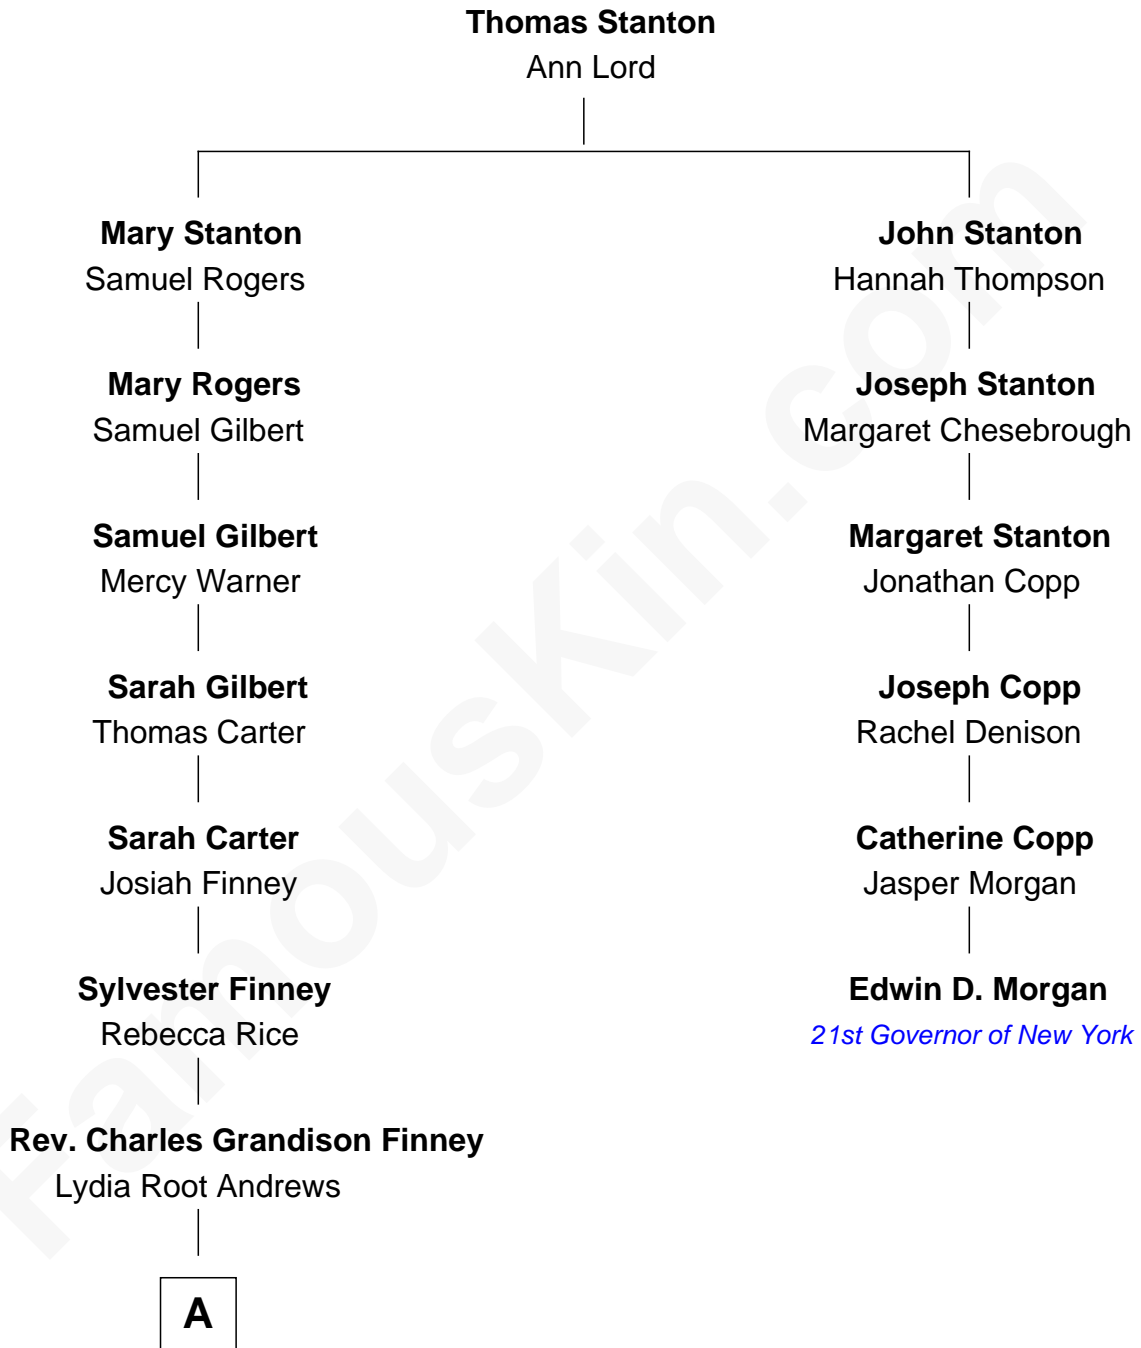

**FamousKin.com**  
**Relationship Chart of**  
**Allyn Cox**  
*Muralist*

5th cousin 4 times removed of

**Edwin D. Morgan**  
*21st Governor of New York*

**A**

**Helen Clarissa Finney**  
Gen. Jacob Dolson Cox

**Kenyon Cox**  
Louise Howland King

**Allyn Cox**  
*Muralist*

FamousKin.com