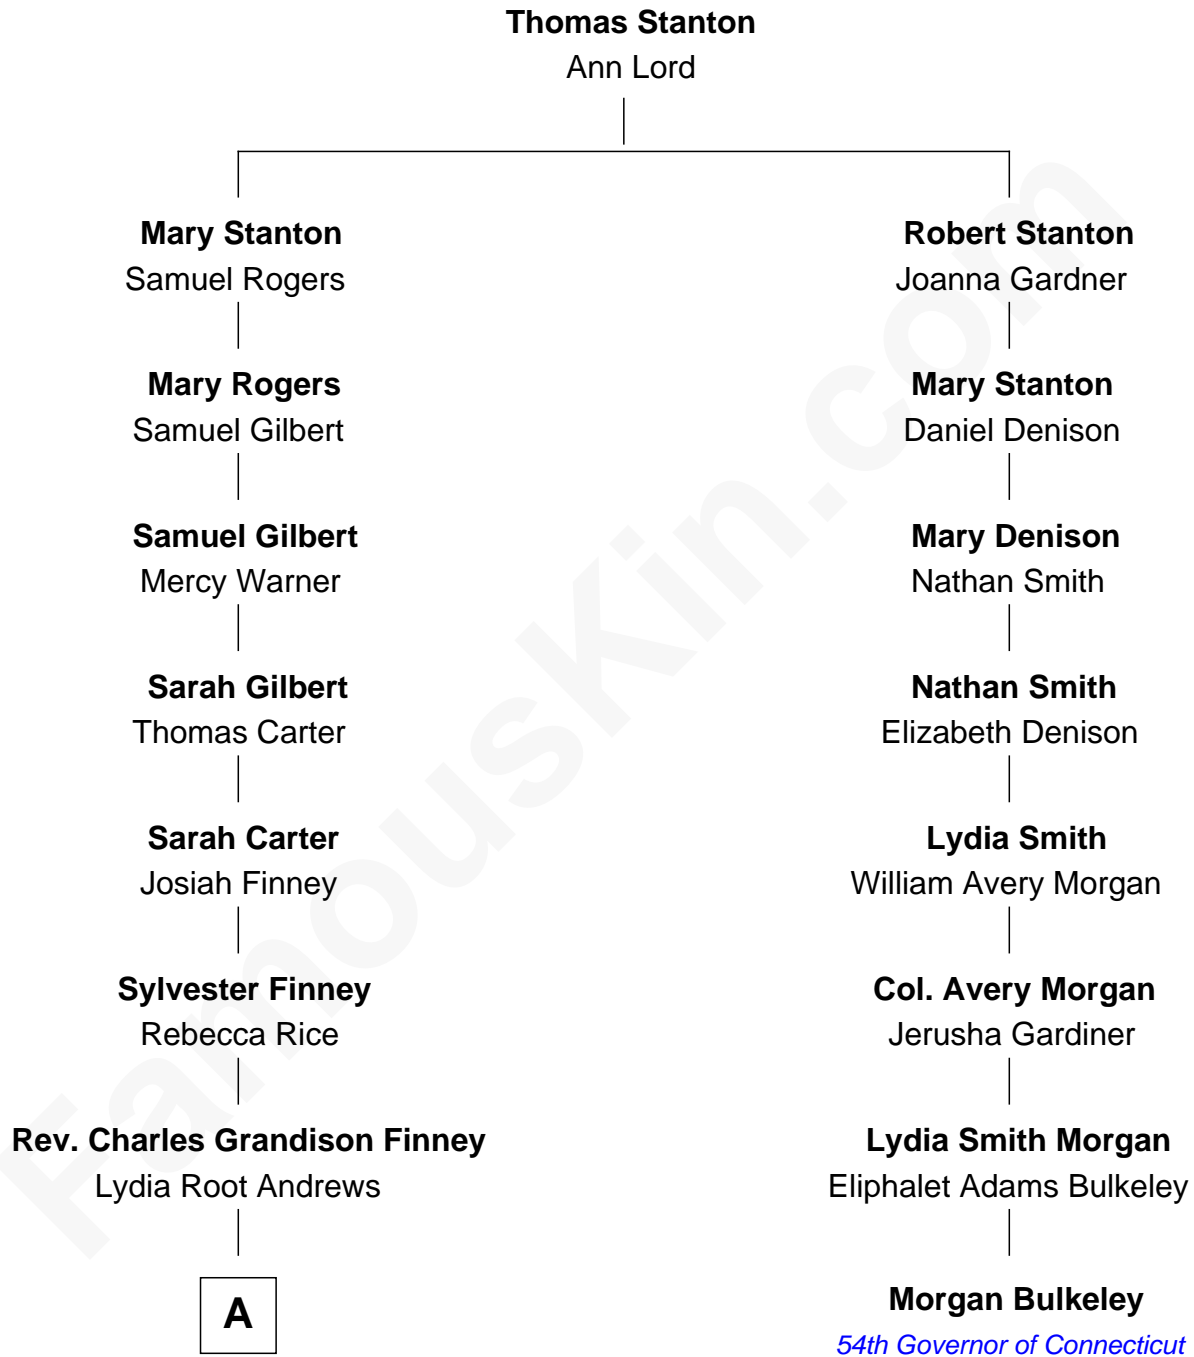

**FamousKin.com**  
**Relationship Chart of**  
**Allyn Cox**  
*Muralist*

7th cousin 2 times removed of  
**Morgan Bulkeley**  
*54th Governor of Connecticut*

**A**

—  
**Helen Clarissa Finney**  
Gen. Jacob Dolson Cox

—  
**Kenyon Cox**  
Louise Howland King

—  
**Allyn Cox**  
*Muralist*

FamousKin.com